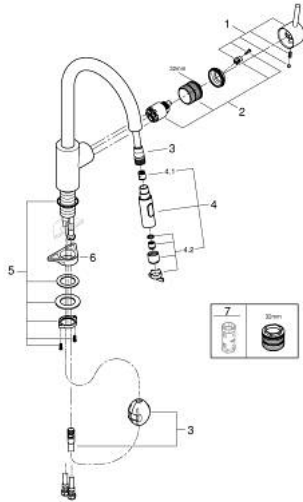

31 483 002 **CONCETTO SINGLE-LEVER SINK MIXER 1/2"**

**PRODUCT DESCRIPTION**

- Tyc: Chrome
- high spout
- single hole installation
- GROHE LongLife finish
- GROHE SilkMove 35 mm ceramic cartridge
- Easy Docking Function guarantees easy retraction and smooth docking back to the starting position
- Protected Water Ways no contact of water with lead or nickel inside the tap
- Pull-Out spout for greater flexibility
- Dual Spray - switch between laminar spray and SpeedClean shower jet using diverter
- adjustable flow rate limiter
- swivel tubular spout, swivel area 360°
- protected against backflow
- flexible connection hoses
- metal fixation set
- maximum flow rate (at 3 bar): 9.5 l/min

## 31 483 002 **CONCETTO SINGLE-LEVER SINK MIXER 1/2"**

### SPARE PARTS

- 1: Lever (Spare part-nr. 46754000)
  - 2: Cartridge (Spare part-nr. 46374000)
  - 3: Hose for sink mixer with pull-out dual spray or mousseur (Spare part-nr. 48293000)
  - 4: Pull-Out spray (Spare part-nr. 48416000)
  - 4.1: Non-return valve (Spare part-nr. 08565000)
  - 4.2: Flow straightener (Spare part-nr. 48347000)
  - 5: Shank fastening assembly (Spare part-nr. 48384000)
  - 6: Support plate (Spare part-nr. 05334000)
  - 7: Socket spanner (Spare part-nr. 19332000)\*
- \* Optional accessories