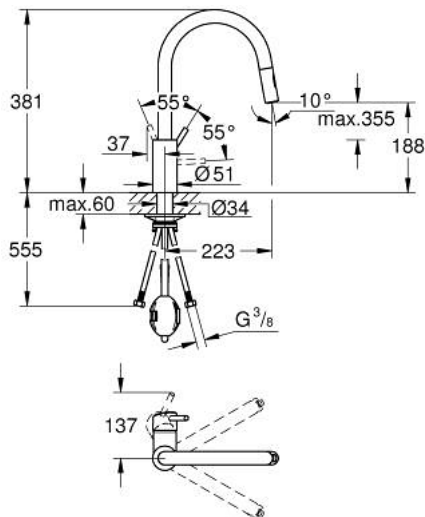

31 483 002 **CONCETTO SINGLE-LEVER SINK MIXER 1/2"**

**PRODUCT DESCRIPTION**

- Tyc: Chrome
- high spout
- single hole installation
- GROHE LongLife finish
- GROHE SilkMove 35 mm ceramic cartridge
- Easy Docking Function guarantees easy retraction and smooth docking back to the starting position
- Protected Water Ways no contact of water with lead or nickel inside the tap
- Pull-Out spout for greater flexibility
- Dual Spray - switch between laminar spray and SpeedClean shower jet using diverter
- adjustable flow rate limiter
- swivel tubular spout, swivel area 360°
- protected against backflow
- flexible connection hoses
- metal fixation set
- maximum flow rate (at 3 bar): 9.5 l/min

## 31 483 002 **CONCETTO SINGLE-LEVER SINK MIXER 1/2"**

### SPARE PARTS

- 1: Lever (Spare part-nr. 46754000)
  - 2: Cartridge (Spare part-nr. 46374000)
  - 3: Hose for sink mixer with pull-out dual spray or mousseur (Spare part-nr. 48293000)
  - 4: Pull-Out spray (Spare part-nr. 48416000)
  - 4.1: Non-return valve (Spare part-nr. 08565000)
  - 4.2: Flow straightener (Spare part-nr. 48347000)
  - 5: Shank fastening assembly (Spare part-nr. 48384000)
  - 6: Support plate (Spare part-nr. 05334000)
  - 7: Socket spanner (Spare part-nr. 19332000)\*
- \* Optional accessories