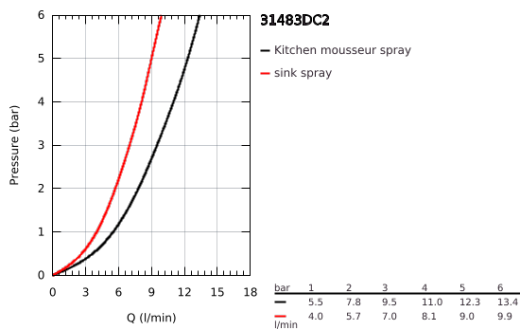

31 483 DC2 CONCETTO SINGLE-LEVER SINK MIXER 1/2"

PRODUCT DESCRIPTION

- Colour: supersteel
- high spout
- single hole installation
- GROHE LongLife finish
- GROHE SilkMove 35 mm ceramic cartridge
- Easy Docking Function guarantees easy retraction and smooth docking back to the starting position
- Protected Water Ways no contact of water with lead or nickel inside the tap
- Pull-Out spout for greater flexibility
- Dual Spray - switch between laminar spray and SpeedClean shower jet using diverter
- adjustable flow rate limiter
- swivel tubular spout, swivel area 360°
- protected against backflow
- flexible connection hoses
- metal fixation set
- maximum flow rate (at 3 bar): 9.5 l/min

31 483 DC2 **CONCETTO SINGLE-LEVER SINK MIXER 1/2"**

SPARE PARTS

- 1: Lever (Spare part-nr. 46754DC0)
 - 2: Cartridge (Spare part-nr. 46374000)
 - 3: Hose for sink mixer with pull-out dual spray or mousseur (Spare part-nr. 48293000)
 - 4: Pull-Out spray (Spare part-nr. 48416DC0)
 - 4.1: Non-return valve (Spare part-nr. 08565000)
 - 4.2: Flow straightener (Spare part-nr. 48347000)
 - 5: Shank fastening assembly (Spare part-nr. 48384000)
 - 6: Support plate (Spare part-nr. 05334000)
 - 7: Socket spanner (Spare part-nr. 19332000)*
- * Optional accessories