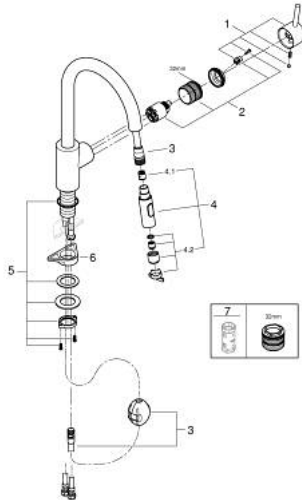

31 483 DC2 CONCETTO SINGLE-LEVER SINK MIXER 1/2"

PRODUCT DESCRIPTION

- Colour: supersteel
- high spout
- single hole installation
- GROHE LongLife finish
- GROHE SilkMove 35 mm ceramic cartridge
- Easy Docking Function guarantees easy retraction and smooth docking back to the starting position
- Protected Water Ways no contact of water with lead or nickel inside the tap
- Pull-Out spout for greater flexibility
- Dual Spray - switch between laminar spray and SpeedClean shower jet using diverter
- adjustable flow rate limiter
- swivel tubular spout, swivel area 360°
- protected against backflow
- flexible connection hoses
- metal fixation set
- maximum flow rate (at 3 bar): 9.5 l/min

31 483 DC2 **CONCETTO SINGLE-LEVER SINK MIXER 1/2"**

SPARE PARTS

- 1: Lever (Spare part-nr. 46754DC0)
 - 2: Cartridge (Spare part-nr. 46374000)
 - 3: Hose for sink mixer with pull-out dual spray or mousseur (Spare part-nr. 48293000)
 - 4: Pull-Out spray (Spare part-nr. 48416DC0)
 - 4.1: Non-return valve (Spare part-nr. 08565000)
 - 4.2: Flow straightener (Spare part-nr. 48347000)
 - 5: Shank fastening assembly (Spare part-nr. 48384000)
 - 6: Support plate (Spare part-nr. 05334000)
 - 7: Socket spanner (Spare part-nr. 19332000)*
- * Optional accessories