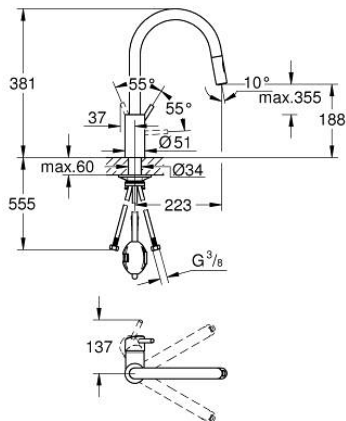

31 483 DC2 CONCETTO SINGLE-LEVER SINK MIXER 1/2"

PRODUCT DESCRIPTION

- Colour: supersteel
- high spout
- single hole installation
- GROHE LongLife finish
- GROHE SilkMove 35 mm ceramic cartridge
- Easy Docking Function guarantees easy retraction and smooth docking back to the starting position
- Protected Water Ways no contact of water with lead or nickel inside the tap
- Pull-Out spout for greater flexibility
- Dual Spray - switch between laminar spray and SpeedClean shower jet using diverter
- adjustable flow rate limiter
- swivel tubular spout, swivel area 360°
- protected against backflow
- flexible connection hoses
- metal fixation set
- maximum flow rate (at 3 bar): 9.5 l/min

31 483 DC2 **CONCETTO SINGLE-LEVER SINK MIXER 1/2"**

SPARE PARTS

- 1: Lever (Spare part-nr. 46754DC0)
 - 2: Cartridge (Spare part-nr. 46374000)
 - 3: Hose for sink mixer with pull-out dual spray or mousseur (Spare part-nr. 48293000)
 - 4: Pull-Out spray (Spare part-nr. 48416DC0)
 - 4.1: Non-return valve (Spare part-nr. 08565000)
 - 4.2: Flow straightener (Spare part-nr. 48347000)
 - 5: Shank fastening assembly (Spare part-nr. 48384000)
 - 6: Support plate (Spare part-nr. 05334000)
 - 7: Socket spanner (Spare part-nr. 19332000)*
- * Optional accessories