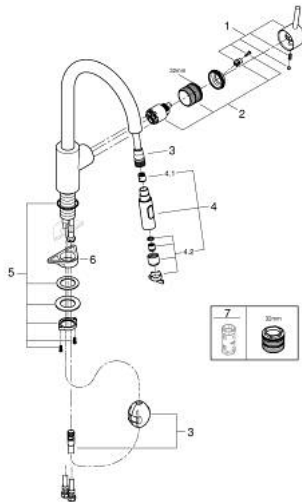

31 483 DC2 CONCETTO SINGLE-LEVER SINK MIXER 1/2"

PRODUCT DESCRIPTION

- Typ: supersteel
- high spout
- single hole installation
- GROHE LongLife finish
- GROHE SilkMove 35 mm ceramic cartridge
- Easy Docking Function guarantees easy retraction and smooth docking back to the starting position
- Protected Water Ways no contact of water with lead or nickel inside the tap
- Pull-Out spout for greater flexibility
- Dual Spray - switch between laminar spray and SpeedClean shower jet using diverter
- adjustable flow rate limiter
- swivel tubular spout, swivel area 360°
- protected against backflow
- flexible connection hoses
- metal fixation set
- maximum flow rate (at 3 bar): 9.5 l/min

31 483 DC2 **CONCETTO SINGLE-LEVER SINK MIXER 1/2"**

SPARE PARTS

- 1: Lever (Spare part-nr. 46754DC0)
 - 2: Cartridge (Spare part-nr. 46374000)
 - 3: Hose for sink mixer with pull-out dual spray or mousseur (Spare part-nr. 48293000)
 - 4: Pull-Out spray (Spare part-nr. 48416DC0)
 - 4.1: Non-return valve (Spare part-nr. 08565000)
 - 4.2: Flow straightener (Spare part-nr. 48347000)
 - 5: Shank fastening assembly (Spare part-nr. 48384000)
 - 6: Support plate (Spare part-nr. 05334000)
 - 7: Socket spanner (Spare part-nr. 19332000)*
- * Optional accessories