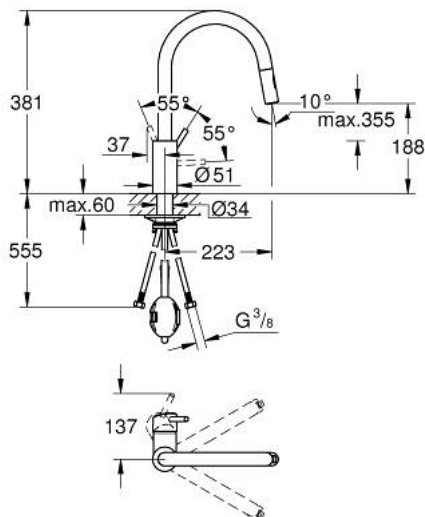

31 483 DC2 CONCETTO SINGLE-LEVER SINK MIXER 1/2"

PRODUCT DESCRIPTION

- Typ: supersteel
- high spout
- single hole installation
- GROHE LongLife finish
- GROHE SilkMove 35 mm ceramic cartridge
- Easy Docking Function guarantees easy retraction and smooth docking back to the starting position
- Protected Water Ways no contact of water with lead or nickel inside the tap
- Pull-Out spout for greater flexibility
- Dual Spray - switch between laminar spray and SpeedClean shower jet using diverter
- adjustable flow rate limiter
- swivel tubular spout, swivel area 360°
- protected against backflow
- flexible connection hoses
- metal fixation set
- maximum flow rate (at 3 bar): 9.5 l/min

31 483 DC2 **CONCETTO SINGLE-LEVER SINK MIXER 1/2"**

SPARE PARTS

- 1: Lever (Spare part-nr. 46754DC0)
 - 2: Cartridge (Spare part-nr. 46374000)
 - 3: Hose for sink mixer with pull-out dual spray or mousseur (Spare part-nr. 48293000)
 - 4: Pull-Out spray (Spare part-nr. 48416DC0)
 - 4.1: Non-return valve (Spare part-nr. 08565000)
 - 4.2: Flow straightener (Spare part-nr. 48347000)
 - 5: Shank fastening assembly (Spare part-nr. 48384000)
 - 6: Support plate (Spare part-nr. 05334000)
 - 7: Socket spanner (Spare part-nr. 19332000)*
- * Optional accessories