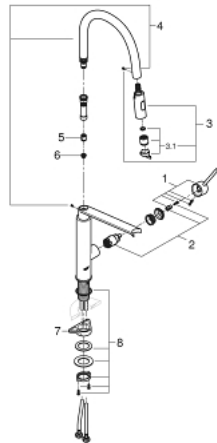

31 491 000 **CONCETTO SINGLE-LEVER SINK MIXER 1/2"**

PRODUCT DESCRIPTION

- Colour: chrome
- single hole installation
- GROHE LongLife finish
- GROHE SilkMove 28 mm ceramic cartridge
- flow straightener
- with integrated temperature limiter
- professional spray
- with flexible, hygienic GROHFlexx kitchen santoprene hose
- diverter: laminar spray/SpeedClean shower jet
- automatic return to laminar spray
- MagneticDocking guarantees easy retraction and smooth docking of the spray head back to the starting position
- swivel spout
- swivel area 360°
- protected against backflow
- flexible connection hoses
- metal fixation set
- maximum flow rate (at 3 bar): 8 l/min

31 491 000 **CONCETTO SINGLE-LEVER SINK MIXER 1/2"**

SPARE PARTS

- 1: Lever (Spare part-nr. 46966000)
- 2: Cartridge (Spare part-nr. 46963000)
- 3: Pull-Out spray (Spare part-nr. 46967000)
- 3.1: Flow straightener (Spare part-nr. 48347000)
- 4: Shower hose (Spare part-nr. 46968KK0)
- 5: Non-return valve (Spare part-nr. 08565000)
- 6: Dirt strainer (Spare part-nr. 0676800M)
- 7: Support plate (Spare part-nr. 05334000)
- 8: Shank fastening assembly (Spare part-nr. 48384000)