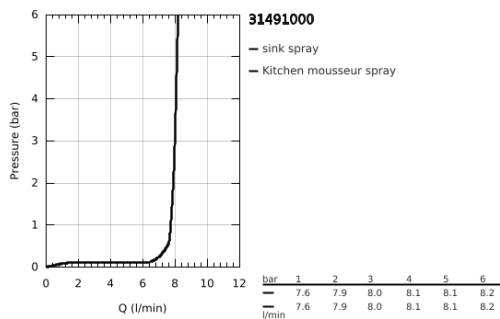

31 491 000 **CONCETTO SINGLE-LEVER SINK MIXER 1/2"**

PRODUCT DESCRIPTION

- Colour: chrome
- single hole installation
- GROHE LongLife finish
- GROHE SilkMove 28 mm ceramic cartridge
- flow straightener
- with integrated temperature limiter
- professional spray
- with flexible, hygienic GROHFlexx kitchen santoprene hose
- diverter: laminar spray/SpeedClean shower jet
- automatic return to laminar spray
- MagneticDocking guarantees easy retraction and smooth docking of the spray head back to the starting position
- swivel spout
- swivel area 360°
- protected against backflow
- flexible connection hoses
- metal fixation set
- maximum flow rate (at 3 bar): 8 l/min

31 491 000 **CONCETTO SINGLE-LEVER SINK MIXER 1/2"**

SPARE PARTS

- 1: Lever (Spare part-nr. 46966000)
- 2: Cartridge (Spare part-nr. 46963000)
- 3: Pull-Out spray (Spare part-nr. 46967000)
- 3.1: Flow straightener (Spare part-nr. 48347000)
- 4: Shower hose (Spare part-nr. 46968KK0)
- 5: Non-return valve (Spare part-nr. 08565000)
- 6: Dirt strainer (Spare part-nr. 0676800M)
- 7: Support plate (Spare part-nr. 05334000)
- 8: Shank fastening assembly (Spare part-nr. 48384000)