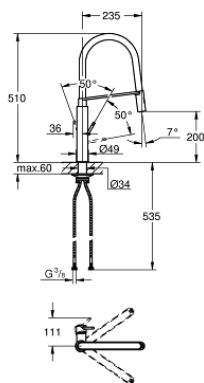

31 491 000 **CONCETTO SINGLE-LEVER SINK MIXER 1/2"**

PRODUCT DESCRIPTION

- Colour: chrome
- single hole installation
- GROHE LongLife finish
- GROHE SilkMove 28 mm ceramic cartridge
- flow straightener
- with integrated temperature limiter
- professional spray
- with flexible, hygienic GROHFlexx kitchen santoprene hose
- diverter: laminar spray/SpeedClean shower jet
- automatic return to laminar spray
- MagneticDocking guarantees easy retraction and smooth docking of the spray head back to the starting position
- swivel spout
- swivel area 360°
- protected against backflow
- flexible connection hoses
- metal fixation set
- maximum flow rate (at 3 bar): 8 l/min

31 491 000 **CONCETTO SINGLE-LEVER SINK MIXER 1/2"**

SPARE PARTS

- 1: Lever (Spare part-nr. 46966000)
- 2: Cartridge (Spare part-nr. 46963000)
- 3: Pull-Out spray (Spare part-nr. 46967000)
- 3.1: Flow straightener (Spare part-nr. 48347000)
- 4: Shower hose (Spare part-nr. 46968KK0)
- 5: Non-return valve (Spare part-nr. 08565000)
- 6: Dirt strainer (Spare part-nr. 0676800M)
- 7: Support plate (Spare part-nr. 05334000)
- 8: Shank fastening assembly (Spare part-nr. 48384000)