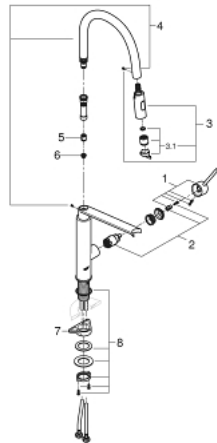

31 491 000 **CONCETTO SINGLE-LEVER SINK MIXER 1/2"**

PRODUCT DESCRIPTION

- Tyc: Chrome
- single hole installation
- GROHE LongLife finish
- GROHE SilkMove 28 mm ceramic cartridge
- flow straightener
- with integrated temperature limiter
- professional spray
- with flexible, hygienic GROHFlexx kitchen santoprene hose
- diverter: laminar spray/SpeedClean shower jet
- automatic return to laminar spray
- MagneticDocking guarantees easy retraction and smooth docking of the spray head back to the starting position
- swivel spout
- swivel area 360°
- protected against backflow
- flexible connection hoses
- metal fixation set
- maximum flow rate (at 3 bar): 8 l/min

31 491 000 **CONCETTO SINGLE-LEVER SINK MIXER 1/2"**

SPARE PARTS

- 1: Lever (Spare part-nr. 46966000)
- 2: Cartridge (Spare part-nr. 46963000)
- 3: Pull-Out spray (Spare part-nr. 46967000)
- 3.1: Flow straightener (Spare part-nr. 48347000)
- 4: Shower hose (Spare part-nr. 46968KK0)
- 5: Non-return valve (Spare part-nr. 08565000)
- 6: Dirt strainer (Spare part-nr. 0676800M)
- 7: Support plate (Spare part-nr. 05334000)
- 8: Shank fastening assembly (Spare part-nr. 48384000)