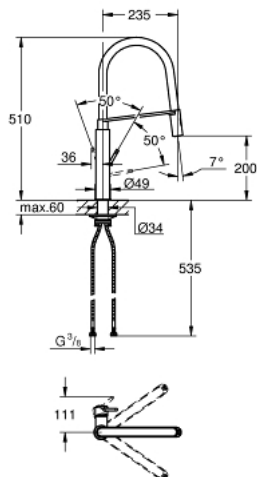

31 491 000 **CONCETTO SINGLE-LEVER SINK MIXER 1/2"**

PRODUCT DESCRIPTION

- Tyc: Chrome
- single hole installation
- GROHE LongLife finish
- GROHE SilkMove 28 mm ceramic cartridge
- flow straightener
- with integrated temperature limiter
- professional spray
- with flexible, hygienic GROHFlexx kitchen santoprene hose
- diverter: laminar spray/SpeedClean shower jet
- automatic return to laminar spray
- MagneticDocking guarantees easy retraction and smooth docking of the spray head back to the starting position
- swivel spout
- swivel area 360°
- protected against backflow
- flexible connection hoses
- metal fixation set
- maximum flow rate (at 3 bar): 8 l/min

31 491 000 **CONCETTO SINGLE-LEVER SINK MIXER 1/2"**

SPARE PARTS

- 1: Lever (Spare part-nr. 46966000)
- 2: Cartridge (Spare part-nr. 46963000)
- 3: Pull-Out spray (Spare part-nr. 46967000)
- 3.1: Flow straightener (Spare part-nr. 48347000)
- 4: Shower hose (Spare part-nr. 46968KK0)
- 5: Non-return valve (Spare part-nr. 08565000)
- 6: Dirt strainer (Spare part-nr. 0676800M)
- 7: Support plate (Spare part-nr. 05334000)
- 8: Shank fastening assembly (Spare part-nr. 48384000)