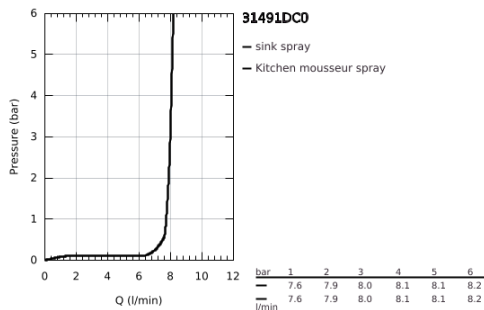

### 31 491 DC0 CONCETTO SINGLE-LEVER SINK MIXER 1/2"

**PRODUCT DESCRIPTION**

- Colour: supersteel
- single hole installation
- GROHE LongLife finish
- GROHE SilkMove 28 mm ceramic cartridge
- flow straightener
- with integrated temperature limiter
- professional spray
- with flexible, hygienic GROHFlexx kitchen santoprene hose
- diverter: laminar spray/SpeedClean shower jet
- automatic return to laminar spray
- MagneticDocking guarantees easy retraction and smooth docking of the spray head back to the starting position
- swivel spout
- swivel area 360°
- protected against backflow
- flexible connection hoses
- metal fixation set
- maximum flow rate (at 3 bar): 8 l/min

## 31 491 DC0 **CONCETTO SINGLE-LEVER SINK MIXER 1/2"**