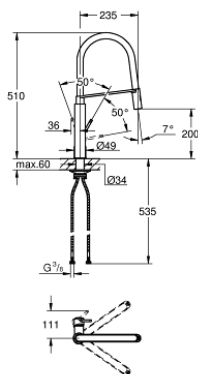

### 31 491 DC0 CONCETTO SINGLE-LEVER SINK MIXER 1/2"

**PRODUCT DESCRIPTION**

- Colour: supersteel
- single hole installation
- GROHE LongLife finish
- GROHE SilkMove 28 mm ceramic cartridge
- flow straightener
- with integrated temperature limiter
- professional spray
- with flexible, hygienic GROHFlexx kitchen santoprene hose
- diverter: laminar spray/SpeedClean shower jet
- automatic return to laminar spray
- MagneticDocking guarantees easy retraction and smooth docking of the spray head back to the starting position
- swivel spout
- swivel area 360°
- protected against backflow
- flexible connection hoses
- metal fixation set
- maximum flow rate (at 3 bar): 8 l/min

## 31 491 DC0 **CONCETTO SINGLE-LEVER SINK MIXER 1/2"**

### **SPARE PARTS**

- 1: Lever (Spare part-nr. 46966DC0)
- 2: Cartridge (Spare part-nr. 46963000)
- 3: Pull-Out spray (Spare part-nr. 46967DC0)
- 3.1: Flow straightener (Spare part-nr. 48347000)
- 4: Shower hose (Spare part-nr. 46968KK0)
- 5: Non-return valve (Spare part-nr. 08565000)
- 6: Dirt strainer (Spare part-nr. 0676800M)
- 7: Support plate (Spare part-nr. 05334000)
- 8: Shank fastening assembly (Spare part-nr. 48384000)