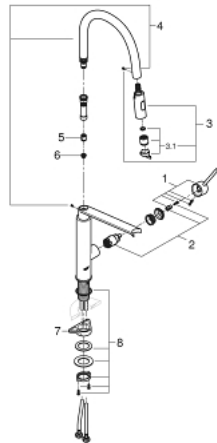

### 31 491 DC0 CONCETTO SINGLE-LEVER SINK MIXER 1/2"

**PRODUCT DESCRIPTION**

- Colour: supersteel
- single hole installation
- GROHE LongLife finish
- GROHE SilkMove 28 mm ceramic cartridge
- flow straightener
- with integrated temperature limiter
- professional spray
- with flexible, hygienic GROHFlexx kitchen santoprene hose
- diverter: laminar spray/SpeedClean shower jet
- automatic return to laminar spray
- MagneticDocking guarantees easy retraction and smooth docking of the spray head back to the starting position
- swivel spout
- swivel area 360°
- protected against backflow
- flexible connection hoses
- metal fixation set
- maximum flow rate (at 3 bar): 8 l/min

## 31 491 DC0 **CONCETTO SINGLE-LEVER SINK MIXER 1/2"**

### **SPARE PARTS**

- 1: Lever (Spare part-nr. 46966DC0)
- 2: Cartridge (Spare part-nr. 46963000)
- 3: Pull-Out spray (Spare part-nr. 46967DC0)
- 3.1: Flow straightener (Spare part-nr. 48347000)
- 4: Shower hose (Spare part-nr. 46968KK0)
- 5: Non-return valve (Spare part-nr. 08565000)
- 6: Dirt strainer (Spare part-nr. 0676800M)
- 7: Support plate (Spare part-nr. 05334000)
- 8: Shank fastening assembly (Spare part-nr. 48384000)