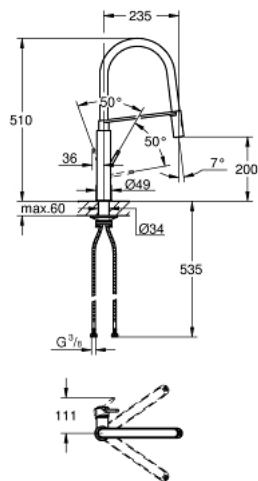

31 491 DC0 **CONCETTO SINGLE-LEVER SINK MIXER 1/2"**

PRODUCT DESCRIPTION

- Typ: supersteel
- single hole installation
- GROHE LongLife finish
- GROHE SilkMove 28 mm ceramic cartridge
- flow straightener
- with integrated temperature limiter
- professional spray
- with flexible, hygienic GROHFlexx kitchen santoprene hose
- diverter: laminar spray/SpeedClean shower jet
- automatic return to laminar spray
- MagneticDocking guarantees easy retraction and smooth docking of the spray head back to the starting position
- swivel spout
- swivel area 360°
- protected against backflow
- flexible connection hoses
- metal fixation set
- maximum flow rate (at 3 bar): 8 l/min

31 491 DC0 **CONCETTO SINGLE-LEVER SINK MIXER 1/2"**

SPARE PARTS

- 1: Lever (Spare part-nr. 46966DC0)
- 2: Cartridge (Spare part-nr. 46963000)
- 3: Pull-Out spray (Spare part-nr. 46967DC0)
- 3.1: Flow straightener (Spare part-nr. 48347000)
- 4: Shower hose (Spare part-nr. 46968KK0)
- 5: Non-return valve (Spare part-nr. 08565000)
- 6: Dirt strainer (Spare part-nr. 0676800M)
- 7: Support plate (Spare part-nr. 05334000)
- 8: Shank fastening assembly (Spare part-nr. 48384000)