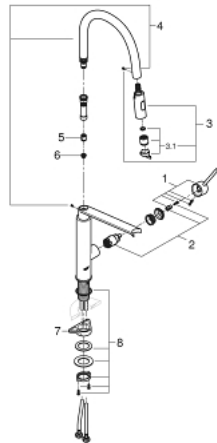

31 491 DC0 **CONCETTO SINGLE-LEVER SINK MIXER 1/2"**

PRODUCT DESCRIPTION

- Typ: supersteel
- single hole installation
- GROHE LongLife finish
- GROHE SilkMove 28 mm ceramic cartridge
- flow straightener
- with integrated temperature limiter
- professional spray
- with flexible, hygienic GROHFlexx kitchen santoprene hose
- diverter: laminar spray/SpeedClean shower jet
- automatic return to laminar spray
- MagneticDocking guarantees easy retraction and smooth docking of the spray head back to the starting position
- swivel spout
- swivel area 360°
- protected against backflow
- flexible connection hoses
- metal fixation set
- maximum flow rate (at 3 bar): 8 l/min

31 491 DC0 **CONCETTO SINGLE-LEVER SINK MIXER 1/2"**

SPARE PARTS

- 1: Lever (Spare part-nr. 46966DC0)
- 2: Cartridge (Spare part-nr. 46963000)
- 3: Pull-Out spray (Spare part-nr. 46967DC0)
- 3.1: Flow straightener (Spare part-nr. 48347000)
- 4: Shower hose (Spare part-nr. 46968KK0)
- 5: Non-return valve (Spare part-nr. 08565000)
- 6: Dirt strainer (Spare part-nr. 0676800M)
- 7: Support plate (Spare part-nr. 05334000)
- 8: Shank fastening assembly (Spare part-nr. 48384000)