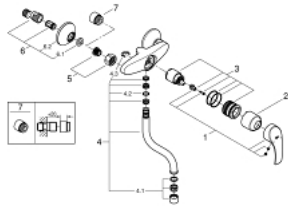

31 509 002 EUROSMART SINGLE-LEVER SINK MIXER 1/2"

PRODUCT DESCRIPTION

- Colour: chrome
- wall mounted
- GROHE LongLife finish
- GROHE SilkMove 35 mm ceramic cartridge
- mousseur
- adjustable flow rate limiter
- swivel tubular spout, swivel area 360°
- projection 150 mm
- integrated temperature limiter
- S-unions

31 509 002 EUROSMART SINGLE-LEVER SINK MIXER 1/2"

SPARE PARTS

- 1: Lever (Spare part-nr. 46898000)
 - 2: Cap (Spare part-nr. 46899000)
 - 3: Cartridge (Spare part-nr. 46374000)
 - 4: S-spout (Spare part-nr. 13385000)
 - 4.1: Mousseur (Spare part-nr. 06574000)
 - 4.2: Sealing washer (Spare part-nr. 0128500M)
 - 4.3: Safety ring (Spare part-nr. 0485300M)
 - 5: Screw connection 1/2" (Spare part-nr. 45044000)
 - 6: S-union (Spare part-nr. 12075000)
 - 6.1: Seal (Spare part-nr. 0138600M)
 - 6.2: Escutcheon (Spare part-nr. 0221000M)
 - 7: Extension 3/4", 20 mm (Spare part-nr. 0713000M)*
- * Optional accessories