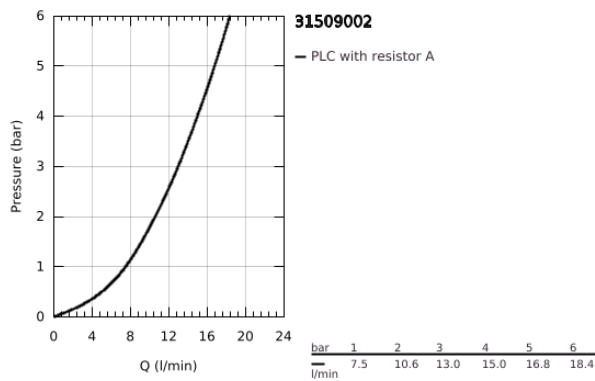

31 509 002 EUROSMART SINGLE-LEVER SINK MIXER 1/2"

PRODUCT DESCRIPTION

- Colour: chrome
- wall mounted
- GROHE LongLife finish
- GROHE SilkMove 35 mm ceramic cartridge
- mousseur
- adjustable flow rate limiter
- swivel tubular spout, swivel area 360°
- projection 150 mm
- integrated temperature limiter
- S-unions

31 509 002 EUROSMART SINGLE-LEVER SINK MIXER 1/2"

SPARE PARTS

- 1: Lever (Spare part-nr. 46898000)
 - 2: Cap (Spare part-nr. 46899000)
 - 3: Cartridge (Spare part-nr. 46374000)
 - 4: S-spout (Spare part-nr. 13385000)
 - 4.1: Mousseur (Spare part-nr. 06574000)
 - 4.2: Sealing washer (Spare part-nr. 0128500M)
 - 4.3: Safety ring (Spare part-nr. 0485300M)
 - 5: Screw connection 1/2" (Spare part-nr. 45044000)
 - 6: S-union (Spare part-nr. 12075000)
 - 6.1: Seal (Spare part-nr. 0138600M)
 - 6.2: Escutcheon (Spare part-nr. 0221000M)
 - 7: Extension 3/4", 20 mm (Spare part-nr. 0713000M)*
- * Optional accessories