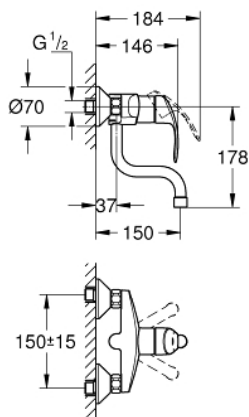

31 509 002 EUROSMART SINGLE-LEVER SINK MIXER 1/2"

PRODUCT DESCRIPTION

- Colour: chrome
- wall mounted
- GROHE LongLife finish
- GROHE SilkMove 35 mm ceramic cartridge
- mousseur
- adjustable flow rate limiter
- swivel tubular spout, swivel area 360°
- projection 150 mm
- integrated temperature limiter
- S-unions

31 509 002 EUROSMART SINGLE-LEVER SINK MIXER 1/2"

SPARE PARTS

- 1: Lever (Spare part-nr. 46898000)
 - 2: Cap (Spare part-nr. 46899000)
 - 3: Cartridge (Spare part-nr. 46374000)
 - 4: S-spout (Spare part-nr. 13385000)
 - 4.1: Mousseur (Spare part-nr. 06574000)
 - 4.2: Sealing washer (Spare part-nr. 0128500M)
 - 4.3: Safety ring (Spare part-nr. 0485300M)
 - 5: Screw connection 1/2" (Spare part-nr. 45044000)
 - 6: S-union (Spare part-nr. 12075000)
 - 6.1: Seal (Spare part-nr. 0138600M)
 - 6.2: Escutcheon (Spare part-nr. 0221000M)
 - 7: Extension 3/4", 20 mm (Spare part-nr. 0713000M)*
- * Optional accessories