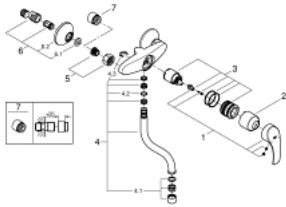

## 31 509 002 EUROSMART SINGLE-LEVER SINK MIXER 1/2"

### PRODUCT DESCRIPTION

- Tyc: Chrome
- wall mounted
- GROHE LongLife finish
- GROHE SilkMove 35 mm ceramic cartridge
- mousseur
- adjustable flow rate limiter
- swivel tubular spout, swivel area 360°
- projection 150 mm
- integrated temperature limiter
- S-unions

## 31 509 002 EUROSART SINGLE-LEVER SINK MIXER 1/2"

### SPARE PARTS

- 1: Lever (Spare part-nr. 46898000)
  - 2: Cap (Spare part-nr. 46899000)
  - 3: Cartridge (Spare part-nr. 46374000)
  - 4: S-spout (Spare part-nr. 13385000)
  - 4.1: Mousseur (Spare part-nr. 06574000)
  - 4.2: Sealing washer (Spare part-nr. 0128500M)
  - 4.3: Safety ring (Spare part-nr. 0485300M)
  - 5: Screw connection 1/2" (Spare part-nr. 45044000)
  - 6: S-union (Spare part-nr. 12075000)
  - 6.1: Seal (Spare part-nr. 0138600M)
  - 6.2: Escutcheon (Spare part-nr. 0221000M)
  - 7: Extension 3/4", 20 mm (Spare part-nr. 0713000M)\*
- \* Optional accessories