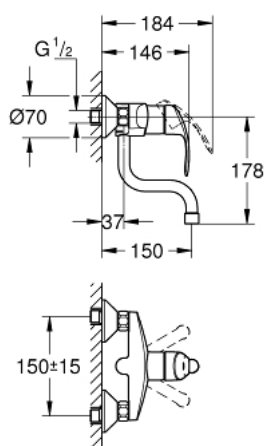

## 31 509 002 EUROSMART SINGLE-LEVER SINK MIXER 1/2"

### PRODUCT DESCRIPTION

- Tyc: Chrome
- wall mounted
- GROHE LongLife finish
- GROHE SilkMove 35 mm ceramic cartridge
- mousseur
- adjustable flow rate limiter
- swivel tubular spout, swivel area 360°
- projection 150 mm
- integrated temperature limiter
- S-unions

## 31 509 002 EUROSART SINGLE-LEVER SINK MIXER 1/2"

### SPARE PARTS

- 1: Lever (Spare part-nr. 46898000)
  - 2: Cap (Spare part-nr. 46899000)
  - 3: Cartridge (Spare part-nr. 46374000)
  - 4: S-spout (Spare part-nr. 13385000)
  - 4.1: Mousseur (Spare part-nr. 06574000)
  - 4.2: Sealing washer (Spare part-nr. 0128500M)
  - 4.3: Safety ring (Spare part-nr. 0485300M)
  - 5: Screw connection 1/2" (Spare part-nr. 45044000)
  - 6: S-union (Spare part-nr. 12075000)
  - 6.1: Seal (Spare part-nr. 0138600M)
  - 6.2: Escutcheon (Spare part-nr. 0221000M)
  - 7: Extension 3/4", 20 mm (Spare part-nr. 0713000M)\*
- \* Optional accessories