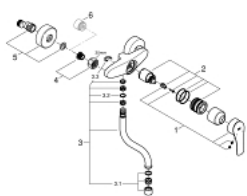

31 509 003 **EUROSMART SINGLE-LEVER SINK MIXER 1/2"**

**PRODUCT DESCRIPTION**

- Colour: chrome
- wall mounted
- GROHE LongLife finish
- GROHE SilkMove 35 mm ceramic cartridge
- mousseur
- adjustable flow rate limiter
- swivel tubular spout, swivel area 360°
- projection 149 mm
- integrated temperature limiter
- S-unions
- maximum flow rate (at 3 bar): 13.5 l/min
- professional exclusive

## 31 509 003 EUROSMART SINGLE-LEVER SINK MIXER 1/2"

### SPARE PARTS

- 1: Lever (Spare part-nr. 48542000)
- 2: Cartridge (Spare part-nr. 46374000)
- 3: S-spout (Spare part-nr. 13385000)
- 3.1: Mousseur (Spare part-nr. 06574000)
- 3.2: Sealing washer (Spare part-nr. 0128500M)
- 3.3: Safety ring (Spare part-nr. 0485300M)
- 4: Screw connection 1/2" (Spare part-nr. 45044000)
- 5: S-union (Spare part-nr. 12662000)
- 6: Extension 3/4", 20 mm (Spare part-nr. 0713000M)\*
- 7: Special spanner (Spare part-nr. 19377000)\*