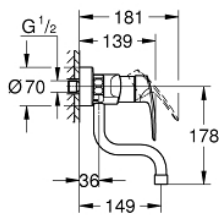

31 509 003 **EUROSMART SINGLE-LEVER SINK MIXER 1/2"**

**PRODUCT DESCRIPTION**

- Colour: chrome
- wall mounted
- GROHE LongLife finish
- GROHE SilkMove 35 mm ceramic cartridge
- mousseur
- adjustable flow rate limiter
- swivel tubular spout, swivel area 360°
- projection 149 mm
- integrated temperature limiter
- S-unions
- maximum flow rate (at 3 bar): 13.5 l/min
- professional exclusive

## 31 509 003 EUROSMART SINGLE-LEVER SINK MIXER 1/2"

### SPARE PARTS

- 1: Lever (Spare part-nr. 48542000)
- 2: Cartridge (Spare part-nr. 46374000)
- 3: S-spout (Spare part-nr. 13385000)
- 3.1: Mousseur (Spare part-nr. 06574000)
- 3.2: Sealing washer (Spare part-nr. 0128500M)
- 3.3: Safety ring (Spare part-nr. 0485300M)
- 4: Screw connection 1/2" (Spare part-nr. 45044000)
- 5: S-union (Spare part-nr. 12662000)
- 6: Extension 3/4", 20 mm (Spare part-nr. 0713000M)\*
- 7: Special spanner (Spare part-nr. 19377000)\*