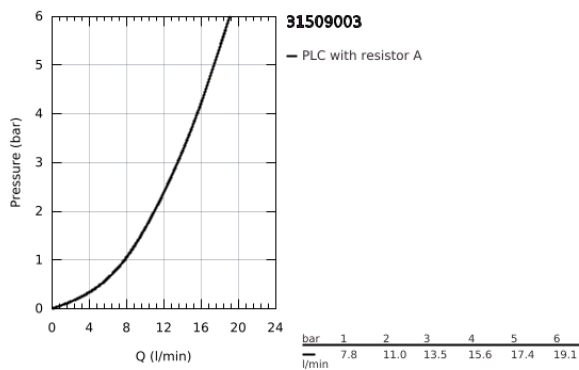

31 509 003 **EUROSMART SINGLE-LEVER SINK MIXER 1/2"**

**PRODUCT DESCRIPTION**

- Colour: chrome
- wall mounted
- GROHE LongLife finish
- GROHE SilkMove 35 mm ceramic cartridge
- mousseur
- adjustable flow rate limiter
- swivel tubular spout, swivel area 360°
- projection 149 mm
- integrated temperature limiter
- S-unions
- maximum flow rate (at 3 bar): 13.5 l/min
- professional exclusive

## 31 509 003 EUROSMART SINGLE-LEVER SINK MIXER 1/2"