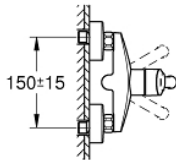

31 509 003 **EUROSMART SINGLE-LEVER SINK MIXER 1/2"**

**PRODUCT DESCRIPTION**

- Colour: chrome
- wall mounted
- GROHE LongLife finish
- GROHE SilkMove 35 mm ceramic cartridge
- mousseur
- adjustable flow rate limiter
- swivel tubular spout, swivel area 360°
- projection 149 mm
- integrated temperature limiter
- S-unions
- maximum flow rate (at 3 bar): 13.5 l/min
- professional exclusive

## 31 509 003 EUROSMART SINGLE-LEVER SINK MIXER 1/2"

### SPARE PARTS

- 1: Lever (Spare part-nr. 48542000)
- 2: Cartridge (Spare part-nr. 46374000)
- 3: S-spout (Spare part-nr. 13385000)
- 3.1: Mousseur (Spare part-nr. 06574000)
- 3.2: Sealing washer (Spare part-nr. 0128500M)
- 3.3: Safety ring (Spare part-nr. 0485300M)
- 4: Screw connection 1/2" (Spare part-nr. 45044000)
- 5: S-union (Spare part-nr. 12662000)
- 6: Extension 3/4", 20 mm (Spare part-nr. 0713000M)\*
- 7: Special spanner (Spare part-nr. 19377000)\*