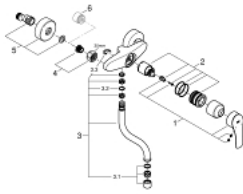

31 509 003 **EUROSMART SINGLE-LEVER SINK MIXER 1/2"**

PRODUCT DESCRIPTION

- Tyc: Chrome
- wall mounted
- GROHE LongLife finish
- GROHE SilkMove 35 mm ceramic cartridge
- mousseur
- adjustable flow rate limiter
- swivel tubular spout, swivel area 360°
- projection 149 mm
- integrated temperature limiter
- S-unions
- maximum flow rate (at 3 bar): 13.5 l/min
- professional exclusive

31 509 003 EUROSMART SINGLE-LEVER SINK MIXER 1/2"

SPARE PARTS

- 1: Lever (Spare part-nr. 48542000)
- 2: Cartridge (Spare part-nr. 46374000)
- 3: S-spout (Spare part-nr. 13385000)
- 3.1: Mousseur (Spare part-nr. 06574000)
- 3.2: Sealing washer (Spare part-nr. 0128500M)
- 3.3: Safety ring (Spare part-nr. 0485300M)
- 4: Screw connection 1/2" (Spare part-nr. 45044000)
- 5: S-union (Spare part-nr. 12662000)
- 6: Extension 3/4", 20 mm (Spare part-nr. 0713000M)*
- 7: Special spanner (Spare part-nr. 19377000)*