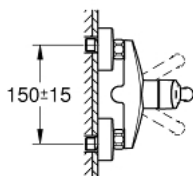

31 509 003 **EUROSMART SINGLE-LEVER SINK MIXER 1/2"**

PRODUCT DESCRIPTION

- Tyc: Chrome
- wall mounted
- GROHE LongLife finish
- GROHE SilkMove 35 mm ceramic cartridge
- mousseur
- adjustable flow rate limiter
- swivel tubular spout, swivel area 360°
- projection 149 mm
- integrated temperature limiter
- S-unions
- maximum flow rate (at 3 bar): 13.5 l/min
- professional exclusive

31 509 003 EUROSMART SINGLE-LEVER SINK MIXER 1/2"

SPARE PARTS

- 1: Lever (Spare part-nr. 48542000)
- 2: Cartridge (Spare part-nr. 46374000)
- 3: S-spout (Spare part-nr. 13385000)
- 3.1: Mousseur (Spare part-nr. 06574000)
- 3.2: Sealing washer (Spare part-nr. 0128500M)
- 3.3: Safety ring (Spare part-nr. 0485300M)
- 4: Screw connection 1/2" (Spare part-nr. 45044000)
- 5: S-union (Spare part-nr. 12662000)
- 6: Extension 3/4", 20 mm (Spare part-nr. 0713000M)*
- 7: Special spanner (Spare part-nr. 19377000)*