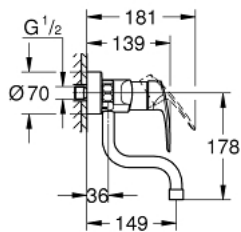

31 509 003 **EUROSMART SINGLE-LEVER SINK MIXER 1/2"**

PRODUCT DESCRIPTION

- Tyc: Chrome
- wall mounted
- GROHE LongLife finish
- GROHE SilkMove 35 mm ceramic cartridge
- mousseur
- adjustable flow rate limiter
- swivel tubular spout, swivel area 360°
- projection 149 mm
- integrated temperature limiter
- S-unions
- maximum flow rate (at 3 bar): 13.5 l/min
- professional exclusive

31 509 003 EUROSMART SINGLE-LEVER SINK MIXER 1/2"

SPARE PARTS

- 1: Lever (Spare part-nr. 48542000)
- 2: Cartridge (Spare part-nr. 46374000)
- 3: S-spout (Spare part-nr. 13385000)
- 3.1: Mousseur (Spare part-nr. 06574000)
- 3.2: Sealing washer (Spare part-nr. 0128500M)
- 3.3: Safety ring (Spare part-nr. 0485300M)
- 4: Screw connection 1/2" (Spare part-nr. 45044000)
- 5: S-union (Spare part-nr. 12662000)
- 6: Extension 3/4", 20 mm (Spare part-nr. 0713000M)*
- 7: Special spanner (Spare part-nr. 19377000)*