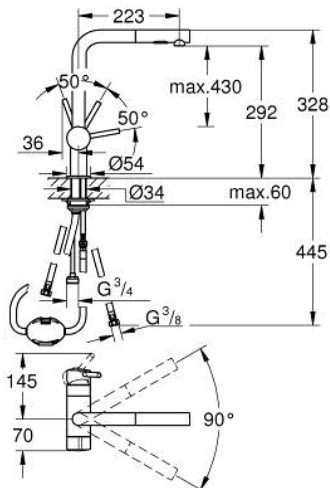

31 558 AL0 MINTA SINGLE-LEVER SINK MIXER 1/2"

PRODUCT DESCRIPTION

- Colour: brushed hard graphite
- L-spout
- integrated stop valve
- single hole installation
- GROHE LongLife finish
- Pull-Out spout for greater flexibility
- Dual Spray - switch between laminar spray and SpeedClean shower jet using diverter
- 46 mm ceramic cartridge
- swivel area 90°
- flexible connection hoses
- rapid installation system
- maximum flow rate (at 3 bar): 7.5 l/min

31 558 AL0 MINTA SINGLE-LEVER SINK MIXER 1/2"

SPARE PARTS

- 1: Lever (Spare part-nr. 46015AL0)
 - 2: Cap (Spare part-nr. 46025AL0)
 - 3: Cartridge (Spare part-nr. 46048000)
 - 4: Pull-Out spray (Spare part-nr. 46926AL0)
 - 4.1: Dirt strainer (Spare part-nr. 0676800M)
 - 4.2: Non-return valve (Spare part-nr. 08565000)
 - 4.3: Flow straightener (Spare part-nr. 48275000)
 - 5: Shank mounting kit (Spare part-nr. 46345000)
 - 6: Hose for sink mixer with pull-out dual spray or mousseur (Spare part-nr. 48293000)
 - 7: Ceramic Cartridge (Spare part-nr. 46318000)
 - 8: Support plate (Spare part-nr. 05334000)
 - 9: Temperature limiter (Spare part-nr. 46375000)*
- * Optional accessories