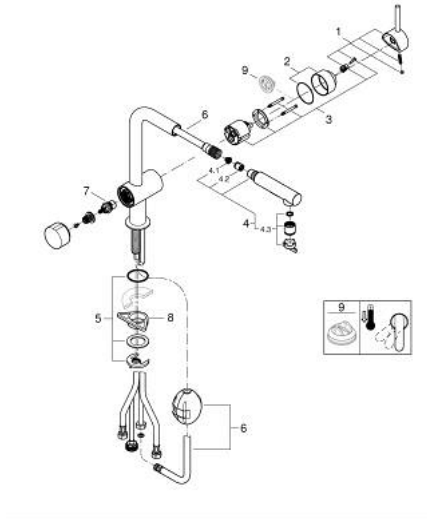

31 558 AL0 MINTA SINGLE-LEVER SINK MIXER 1/2"

PRODUCT DESCRIPTION

- Colour: brushed hard graphite
- L-spout
- integrated stop valve
- single hole installation
- GROHE LongLife finish
- Pull-Out spout for greater flexibility
- Dual Spray - switch between laminar spray and SpeedClean shower jet using diverter
- 46 mm ceramic cartridge
- swivel area 90°
- flexible connection hoses
- rapid installation system
- maximum flow rate (at 3 bar): 7.5 l/min

31 558 AL0 MINTA SINGLE-LEVER SINK MIXER 1/2"

SPARE PARTS

- 1: Lever (Spare part-nr. 46015AL0)
 - 2: Cap (Spare part-nr. 46025AL0)
 - 3: Cartridge (Spare part-nr. 46048000)
 - 4: Pull-Out spray (Spare part-nr. 46926AL0)
 - 4.1: Dirt strainer (Spare part-nr. 0676800M)
 - 4.2: Non-return valve (Spare part-nr. 08565000)
 - 4.3: Flow straightener (Spare part-nr. 48275000)
 - 5: Shank mounting kit (Spare part-nr. 46345000)
 - 6: Hose for sink mixer with pull-out dual spray or mousseur (Spare part-nr. 48293000)
 - 7: Ceramic Cartridge (Spare part-nr. 46318000)
 - 8: Support plate (Spare part-nr. 05334000)
 - 9: Temperature limiter (Spare part-nr. 46375000)*
- * Optional accessories