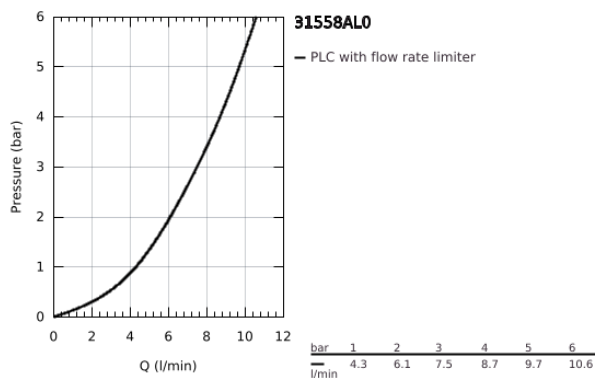

31 558 AL0 MINTA SINGLE-LEVER SINK MIXER 1/2"

PRODUCT DESCRIPTION

- Colour: brushed hard graphite
- L-spout
- integrated stop valve
- single hole installation
- GROHE LongLife finish
- Pull-Out spout for greater flexibility
- Dual Spray - switch between laminar spray and SpeedClean shower jet using diverter
- 46 mm ceramic cartridge
- swivel area 90°
- flexible connection hoses
- rapid installation system
- maximum flow rate (at 3 bar): 7.5 l/min

31 558 AL0 MINTA SINGLE-LEVER SINK MIXER 1/2"

SPARE PARTS

- 1: Lever (Spare part-nr. 46015AL0)
 - 2: Cap (Spare part-nr. 46025AL0)
 - 3: Cartridge (Spare part-nr. 46048000)
 - 4: Pull-Out spray (Spare part-nr. 46926AL0)
 - 4.1: Dirt strainer (Spare part-nr. 0676800M)
 - 4.2: Non-return valve (Spare part-nr. 08565000)
 - 4.3: Flow straightener (Spare part-nr. 48275000)
 - 5: Shank mounting kit (Spare part-nr. 46345000)
 - 6: Hose for sink mixer with pull-out dual spray or mousseur (Spare part-nr. 48293000)
 - 7: Ceramic Cartridge (Spare part-nr. 46318000)
 - 8: Support plate (Spare part-nr. 05334000)
 - 9: Temperature limiter (Spare part-nr. 46375000)*
- * Optional accessories