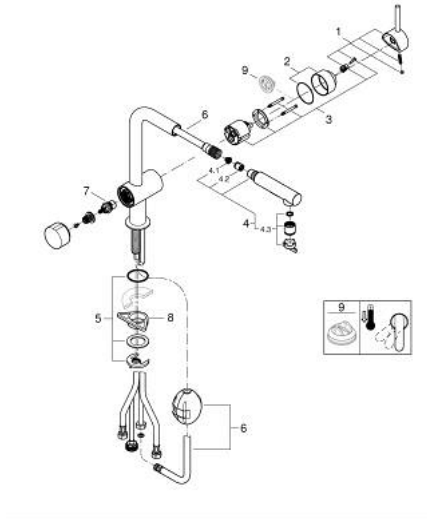

## 31 558 AL0 MINTA SINGLE-LEVER SINK MIXER 1/2"

### PRODUCT DESCRIPTION

- Tyc: brushed hard graphite
- L-spout
- integrated stop valve
- single hole installation
- GROHE LongLife finish
- Pull-Out spout for greater flexibility
- Dual Spray - switch between laminar spray and SpeedClean shower jet using diverter
- 46 mm ceramic cartridge
- swivel area 90°
- flexible connection hoses
- rapid installation system
- maximum flow rate (at 3 bar): 7.5 l/min

### SPARE PARTS

- 1: Lever (Spare part-nr. 46015AL0)
  - 2: Cap (Spare part-nr. 46025AL0)
  - 3: Cartridge (Spare part-nr. 46048000)
  - 4: Pull-Out spray (Spare part-nr. 46926AL0)
  - 4.1: Dirt strainer (Spare part-nr. 0676800M)
  - 4.2: Non-return valve (Spare part-nr. 08565000)
  - 4.3: Flow straightener (Spare part-nr. 48275000)
  - 5: Shank mounting kit (Spare part-nr. 46345000)
  - 6: Hose for sink mixer with pull-out dual spray or mousseur (Spare part-nr. 48293000)
  - 7: Ceramic cartridge (Spare part-nr. 46318000)
  - 8: Support plate (Spare part-nr. 05334000)
  - 9: Temperature limiter (Spare part-nr. 46375000)\*
- \* Optional accessories