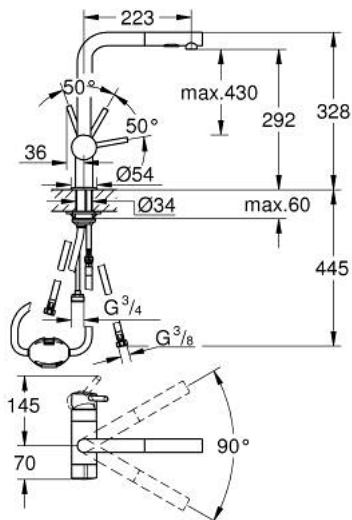

## 31 558 AL0 MINTA SINGLE-LEVER SINK MIXER 1/2"

### PRODUCT DESCRIPTION

- Tyc: brushed hard graphite
- L-spout
- integrated stop valve
- single hole installation
- GROHE LongLife finish
- Pull-Out spout for greater flexibility
- Dual Spray - switch between laminar spray and SpeedClean shower jet using diverter
- 46 mm ceramic cartridge
- swivel area 90°
- flexible connection hoses
- rapid installation system
- maximum flow rate (at 3 bar): 7.5 l/min

### SPARE PARTS

- 1: Lever (Spare part-nr. 46015AL0)
  - 2: Cap (Spare part-nr. 46025AL0)
  - 3: Cartridge (Spare part-nr. 46048000)
  - 4: Pull-Out spray (Spare part-nr. 46926AL0)
  - 4.1: Dirt strainer (Spare part-nr. 0676800M)
  - 4.2: Non-return valve (Spare part-nr. 08565000)
  - 4.3: Flow straightener (Spare part-nr. 48275000)
  - 5: Shank mounting kit (Spare part-nr. 46345000)
  - 6: Hose for sink mixer with pull-out dual spray or mousseur (Spare part-nr. 48293000)
  - 7: Ceramic cartridge (Spare part-nr. 46318000)
  - 8: Support plate (Spare part-nr. 05334000)
  - 9: Temperature limiter (Spare part-nr. 46375000)\*
- \* Optional accessories