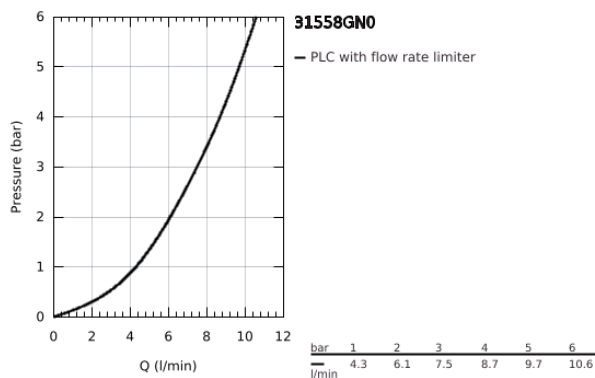

### 31 558 GN0 MINTA SINGLE-LEVER SINK MIXER 1/2"

#### PRODUCT DESCRIPTION

- Colour: brushed cool sunrise
- L-spout
- integrated stop valve
- single hole installation
- GROHE LongLife finish
- Pull-Out spout for greater flexibility
- Dual Spray - switch between laminar spray and SpeedClean shower jet using diverter
- 46 mm ceramic cartridge
- swivel area 90°
- flexible connection hoses
- rapid installation system
- maximum flow rate (at 3 bar): 7.5 l/min