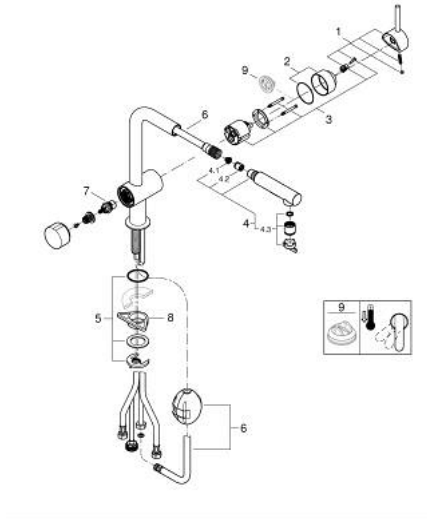

### 31 558 GN0 MINTA SINGLE-LEVER SINK MIXER 1/2"

#### PRODUCT DESCRIPTION

- Colour: brushed cool sunrise
- L-spout
- integrated stop valve
- single hole installation
- GROHE LongLife finish
- Pull-Out spout for greater flexibility
- Dual Spray - switch between laminar spray and SpeedClean shower jet using diverter
- 46 mm ceramic cartridge
- swivel area 90°
- flexible connection hoses
- rapid installation system
- maximum flow rate (at 3 bar): 7.5 l/min

## 31 558 GN0 MINTA SINGLE-LEVER SINK MIXER 1/2"

### SPARE PARTS

- 1: lever (Spare part-nr. 46015GN0)
  - 2: cap (Spare part-nr. 46025GN0)
  - 3: Cartridge (Spare part-nr. 46048000)
  - 4: Pull-Out spray (Spare part-nr. 46926GN0)
  - 4.1: Dirt strainer (Spare part-nr. 0676800M)
  - 4.2: Non-return valve (Spare part-nr. 08565000)
  - 4.3: Flow straightener (Spare part-nr. 48275000)
  - 5: Shank mounting kit (Spare part-nr. 46345000)
  - 6: Hose for sink mixer with pull-out dual spray or mousseur (Spare part-nr. 48293000)
  - 7: Ceramic Cartridge (Spare part-nr. 46318000)
  - 8: Support plate (Spare part-nr. 05334000)
  - 9: Temperature limiter (Spare part-nr. 46375000)\*
- \* Optional accessories