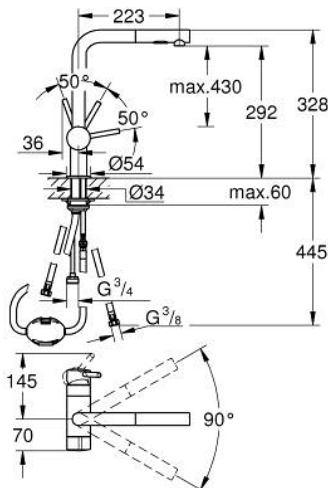

### 31 558 GN0 MINTA SINGLE-LEVER SINK MIXER 1/2"

#### PRODUCT DESCRIPTION

- Colour: brushed cool sunrise
- L-spout
- integrated stop valve
- single hole installation
- GROHE LongLife finish
- Pull-Out spout for greater flexibility
- Dual Spray - switch between laminar spray and SpeedClean shower jet using diverter
- 46 mm ceramic cartridge
- swivel area 90°
- flexible connection hoses
- rapid installation system
- maximum flow rate (at 3 bar): 7.5 l/min

## 31 558 GN0 MINTA SINGLE-LEVER SINK MIXER 1/2"

### SPARE PARTS

- 1: lever (Spare part-nr. 46015GN0)
  - 2: cap (Spare part-nr. 46025GN0)
  - 3: Cartridge (Spare part-nr. 46048000)
  - 4: Pull-Out spray (Spare part-nr. 46926GN0)
  - 4.1: Dirt strainer (Spare part-nr. 0676800M)
  - 4.2: Non-return valve (Spare part-nr. 08565000)
  - 4.3: Flow straightener (Spare part-nr. 48275000)
  - 5: Shank mounting kit (Spare part-nr. 46345000)
  - 6: Hose for sink mixer with pull-out dual spray or mousseur (Spare part-nr. 48293000)
  - 7: Ceramic Cartridge (Spare part-nr. 46318000)
  - 8: Support plate (Spare part-nr. 05334000)
  - 9: Temperature limiter (Spare part-nr. 46375000)\*
- \* Optional accessories