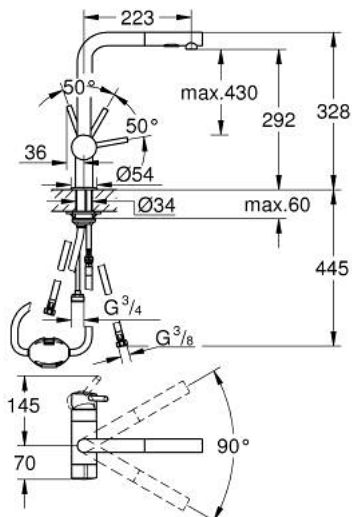

31 558 GN0 MINTA SINGLE-LEVER SINK MIXER 1/2"

PRODUCT DESCRIPTION

- Tyc: brushed cool sunrise
- L-spout
- integrated stop valve
- single hole installation
- GROHE LongLife finish
- Pull-Out spout for greater flexibility
- Dual Spray - switch between laminar spray and SpeedClean shower jet using diverter
- 46 mm ceramic cartridge
- swivel area 90°
- flexible connection hoses
- rapid installation system
- maximum flow rate (at 3 bar): 7.5 l/min

31 558 GN0 MINTA SINGLE-LEVER SINK MIXER 1/2"

SPARE PARTS

- 1: lever (Spare part-nr. 46015GN0)
 - 2: cap (Spare part-nr. 46025GN0)
 - 3: Cartridge (Spare part-nr. 46048000)
 - 4: Pull-Out spray (Spare part-nr. 46926GN0)
 - 4.1: Dirt strainer (Spare part-nr. 0676800M)
 - 4.2: Non-return valve (Spare part-nr. 08565000)
 - 4.3: Flow straightener (Spare part-nr. 48275000)
 - 5: Shank mounting kit (Spare part-nr. 46345000)
 - 6: Hose for sink mixer with pull-out dual spray or mousseur (Spare part-nr. 48293000)
 - 7: Ceramic cartridge (Spare part-nr. 46318000)
 - 8: Support plate (Spare part-nr. 05334000)
 - 9: Temperature limiter (Spare part-nr. 46375000)*
- * Optional accessories