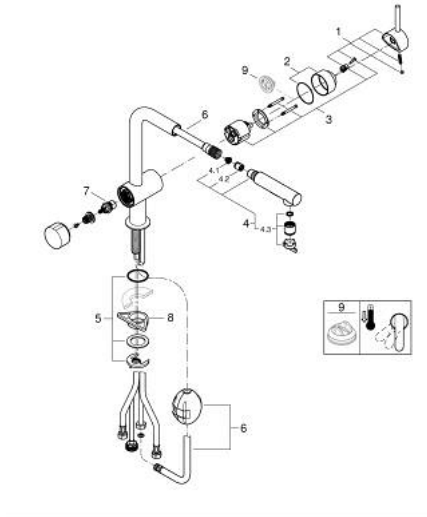

31 558 GN0 MINTA SINGLE-LEVER SINK MIXER 1/2"

PRODUCT DESCRIPTION

- Tyc: brushed cool sunrise
- L-spout
- integrated stop valve
- single hole installation
- GROHE LongLife finish
- Pull-Out spout for greater flexibility
- Dual Spray - switch between laminar spray and SpeedClean shower jet using diverter
- 46 mm ceramic cartridge
- swivel area 90°
- flexible connection hoses
- rapid installation system
- maximum flow rate (at 3 bar): 7.5 l/min

31 558 GN0 MINTA SINGLE-LEVER SINK MIXER 1/2"

SPARE PARTS

- 1: lever (Spare part-nr. 46015GN0)
 - 2: cap (Spare part-nr. 46025GN0)
 - 3: Cartridge (Spare part-nr. 46048000)
 - 4: Pull-Out spray (Spare part-nr. 46926GN0)
 - 4.1: Dirt strainer (Spare part-nr. 0676800M)
 - 4.2: Non-return valve (Spare part-nr. 08565000)
 - 4.3: Flow straightener (Spare part-nr. 48275000)
 - 5: Shank mounting kit (Spare part-nr. 46345000)
 - 6: Hose for sink mixer with pull-out dual spray or mousseur (Spare part-nr. 48293000)
 - 7: Ceramic cartridge (Spare part-nr. 46318000)
 - 8: Support plate (Spare part-nr. 05334000)
 - 9: Temperature limiter (Spare part-nr. 46375000)*
- * Optional accessories