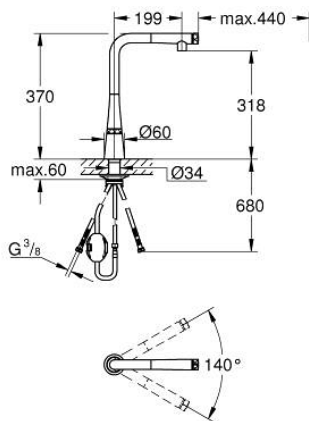

31 593 002 ZEDRA SMARTCONTROL SINK MIXER WITH SMARTCONTROL

PRODUCT DESCRIPTION

- Colour: chrome
- single hole installation
- GROHE LongLife finish
- Pull-Out spout for greater flexibility
- laminar spray
- material: metal
- MagneticDocking guarantees easy retraction and smooth docking of the spray head back to the starting position
- GROHE SmartControl - push for ON-OFF, turn for volume adjustment from minimum to full flow
- temperature adjustment by turning of mixing valve on body
- swivel tubular spout
- swivel area 140°
- protected against backflow
- flexible connection hoses
- metal fixation set
- Protected Water Ways no contact of water with lead or nickel inside the tap
- maximum flow rate (at 3 bar): 10 l/min
- min. recommended pressure 1.0 bar