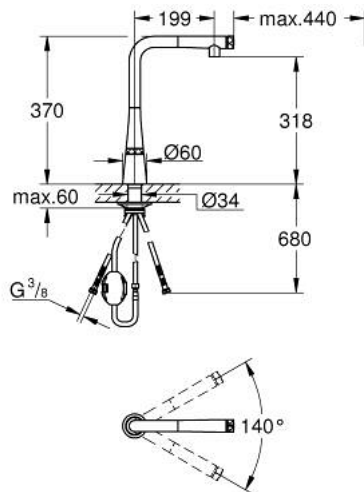

31 593 002 ZEDRA SMARTCONTROL SINK MIXER WITH SMARTCONTROL

PRODUCT DESCRIPTION

- Tyc: Chrome
- single hole installation
- GROHE LongLife finish
- Pull-Out spout for greater flexibility
- laminar spray
- material: metal
- MagneticDocking guarantees easy retraction and smooth docking of the spray head back to the starting position
- GROHE SmartControl - push for ON-OFF, turn for volume adjustment from minimum to full flow
- temperature adjustment by turning of mixing valve on body
- swivel tubular spout
- swivel area 140°
- protected against backflow
- flexible connection hoses
- metal fixation set
- Protected Water Ways no contact of water with lead or nickel inside the tap
- maximum flow rate (at 3 bar): 10 l/min
- min. recommended pressure 1.0 bar