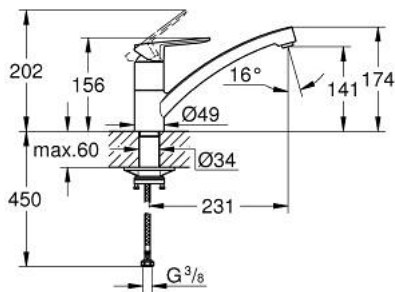

31 680 000 BAUGO SINGLE-LEVER SINK MIXER 1/2"

PRODUCT DESCRIPTION

- Colour: chrome
- low spout
- single hole installation
- GROHE LongLife finish
- GROHE SmoothControl 35 mm ceramic cartridge
- Protected Water Ways no contact of water with lead or nickel inside the tap
- swivel tubular spout
- swivel area 140°
- Easy Release Aerator for tool free replacement
- flexible connection hoses
- metal fixation set
- maximum flow rate (at 3 bar): 10.5 l/min
- min. recommended pressure 1.0 bar

31 680 000 **BAUGO SINGLE-LEVER SINK MIXER 1/2"**

SPARE PARTS

- 1: Screw ring (Spare part-nr. 46815000)
- 2: Cartridge (Spare part-nr. 46374000)
- 3: Flow straightener (Spare part-nr. 48264000)
- 4: Shank fastening assembly (Spare part-nr. 48384000)
- 5: Support plate (Spare part-nr. 05334000)
- 6: Socket spanner (Spare part-nr. 19332000)*