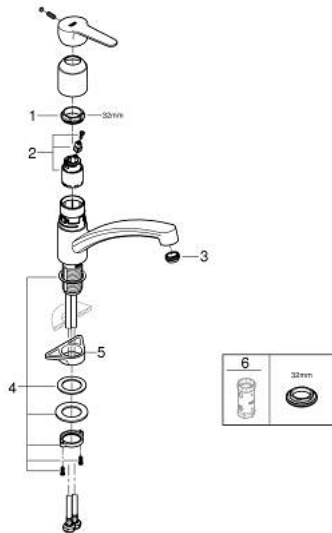

31 680 000 BAUGO SINGLE-LEVER SINK MIXER 1/2"

PRODUCT DESCRIPTION

- Colour: chrome
- low spout
- single hole installation
- GROHE LongLife finish
- GROHE SmoothControl 35 mm ceramic cartridge
- Protected Water Ways no contact of water with lead or nickel inside the tap
- swivel tubular spout
- swivel area 140°
- Easy Release Aerator for tool free replacement
- flexible connection hoses
- metal fixation set
- maximum flow rate (at 3 bar): 10.5 l/min
- min. recommended pressure 1.0 bar

31 680 000 **BAUGO SINGLE-LEVER SINK MIXER 1/2"**

SPARE PARTS

- 1: Screw ring (Spare part-nr. 46815000)
- 2: Cartridge (Spare part-nr. 46374000)
- 3: Flow straightener (Spare part-nr. 48264000)
- 4: Shank fastening assembly (Spare part-nr. 48384000)
- 5: Support plate (Spare part-nr. 05334000)
- 6: Socket spanner (Spare part-nr. 19332000)*