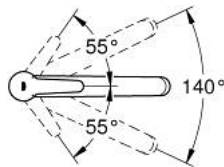

31 680 000 BAUGO SINGLE-LEVER SINK MIXER 1/2"

PRODUCT DESCRIPTION

- Colour: chrome
- low spout
- single hole installation
- GROHE LongLife finish
- GROHE SmoothControl 35 mm ceramic cartridge
- Protected Water Ways no contact of water with lead or nickel inside the tap
- swivel tubular spout
- swivel area 140°
- Easy Release Aerator for tool free replacement
- flexible connection hoses
- metal fixation set
- maximum flow rate (at 3 bar): 10.5 l/min
- min. recommended pressure 1.0 bar

31 680 000 **BAUGO SINGLE-LEVER SINK MIXER 1/2"**

SPARE PARTS

- 1: Screw ring (Spare part-nr. 46815000)
- 2: Cartridge (Spare part-nr. 46374000)
- 3: Flow straightener (Spare part-nr. 48264000)
- 4: Shank fastening assembly (Spare part-nr. 48384000)
- 5: Support plate (Spare part-nr. 05334000)
- 6: Socket spanner (Spare part-nr. 19332000)*