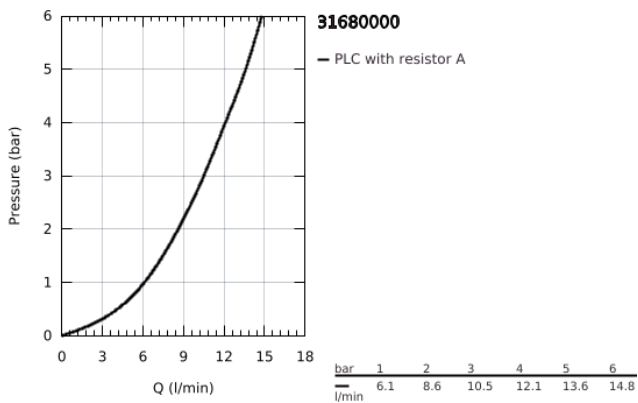

31 680 000 BAUGO SINGLE-LEVER SINK MIXER 1/2"

PRODUCT DESCRIPTION

- Colour: chrome
- low spout
- single hole installation
- GROHE LongLife finish
- GROHE SmoothControl 35 mm ceramic cartridge
- Protected Water Ways no contact of water with lead or nickel inside the tap
- swivel tubular spout
- swivel area 140°
- Easy Release Aerator for tool free replacement
- flexible connection hoses
- metal fixation set
- maximum flow rate (at 3 bar): 10.5 l/min
- min. recommended pressure 1.0 bar

31 680 000 **BAUGO SINGLE-LEVER SINK MIXER 1/2"**

SPARE PARTS

- 1: Screw ring (Spare part-nr. 46815000)
- 2: Cartridge (Spare part-nr. 46374000)
- 3: Flow straightener (Spare part-nr. 48264000)
- 4: Shank fastening assembly (Spare part-nr. 48384000)
- 5: Support plate (Spare part-nr. 05334000)
- 6: Socket spanner (Spare part-nr. 19332000)*