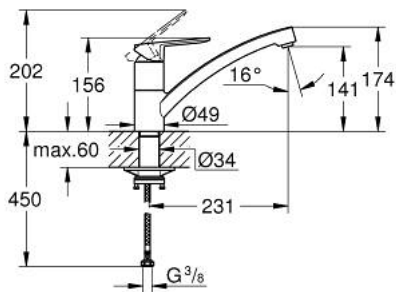

31 680 000 **BAUGO SINGLE-LEVER SINK MIXER 1/2"**

**PRODUCT DESCRIPTION**

- Tyc: Chrome
- low spout
- single hole installation
- GROHE LongLife finish
- GROHE SmoothControl 35 mm ceramic cartridge
- Protected Water Ways no contact of water with lead or nickel inside the tap
- swivel tubular spout
- swivel area 140°
- Easy Release Aerator for tool free replacement
- flexible connection hoses
- metal fixation set
- maximum flow rate (at 3 bar): 10.5 l/min
- min. recommended pressure 1.0 bar

31 680 000 **BAUGO SINGLE-LEVER SINK MIXER 1/2"**

**SPARE PARTS**

- 1: Screw ring (Spare part-nr. 46815000)
  - 2: Cartridge (Spare part-nr. 46374000)
  - 3: Flow straightener (Spare part-nr. 48264000)
  - 4: Shank fastening assembly (Spare part-nr. 48384000)
  - 5: Support plate (Spare part-nr. 05334000)
  - 6: Socket spanner (Spare part-nr. 19332000)\*
- \* Optional accessories