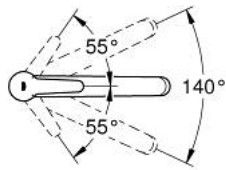

31 680 000 **BAUGO SINGLE-LEVER SINK MIXER 1/2"**

**PRODUCT DESCRIPTION**

- Tyc: Chrome
- low spout
- single hole installation
- GROHE LongLife finish
- GROHE SmoothControl 35 mm ceramic cartridge
- Protected Water Ways no contact of water with lead or nickel inside the tap
- swivel tubular spout
- swivel area 140°
- Easy Release Aerator for tool free replacement
- flexible connection hoses
- metal fixation set
- maximum flow rate (at 3 bar): 10.5 l/min
- min. recommended pressure 1.0 bar

31 680 000 **BAUGO SINGLE-LEVER SINK MIXER 1/2"**

**SPARE PARTS**

- 1: Screw ring (Spare part-nr. 46815000)
  - 2: Cartridge (Spare part-nr. 46374000)
  - 3: Flow straightener (Spare part-nr. 48264000)
  - 4: Shank fastening assembly (Spare part-nr. 48384000)
  - 5: Support plate (Spare part-nr. 05334000)
  - 6: Socket spanner (Spare part-nr. 19332000)\*
- \* Optional accessories