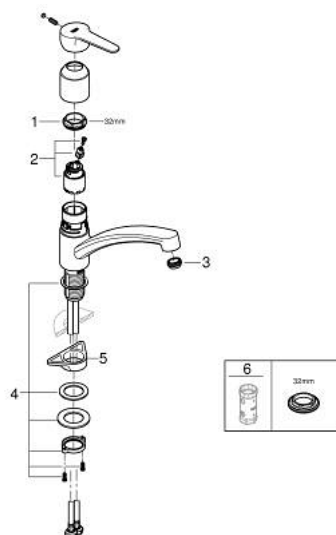

31 680 000 **BAUGO SINGLE-LEVER SINK MIXER 1/2"**

**PRODUCT DESCRIPTION**

- Tyc: Chrome
- low spout
- single hole installation
- GROHE LongLife finish
- GROHE SmoothControl 35 mm ceramic cartridge
- Protected Water Ways no contact of water with lead or nickel inside the tap
- swivel tubular spout
- swivel area 140°
- Easy Release Aerator for tool free replacement
- flexible connection hoses
- metal fixation set
- maximum flow rate (at 3 bar): 10.5 l/min
- min. recommended pressure 1.0 bar

31 680 000 **BAUGO SINGLE-LEVER SINK MIXER 1/2"**

**SPARE PARTS**

- 1: Screw ring (Spare part-nr. 46815000)
  - 2: Cartridge (Spare part-nr. 46374000)
  - 3: Flow straightener (Spare part-nr. 48264000)
  - 4: Shank fastening assembly (Spare part-nr. 48384000)
  - 5: Support plate (Spare part-nr. 05334000)
  - 6: Socket spanner (Spare part-nr. 19332000)\*
- \* Optional accessories