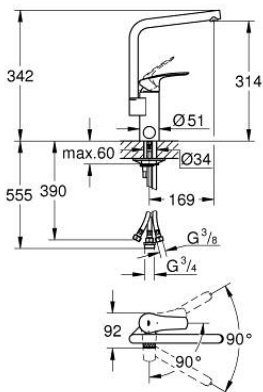

### 31 787 001 EUROSMART SINGLE-LEVER SINK MIXER 1/2"

**PRODUCT DESCRIPTION**

- Colour: chrome
- integrated stop valve
- high spout
- single hole installation
- GROHE LongLife finish
- GROHE SilkMove 35 mm ceramic cartridge
- EcoMode - cold water flow in mid-lever position saves energy
- mousseur
- adjustable flow rate limiter
- swivel tubular spout
- adjustable swivel area 0° / 90°
- flexible connection hoses 3/8"
- rapid installation system
- maximum flow rate (at 3 bar): 11 l/min
- professional exclusive

## 31 787 001 EUROSMART SINGLE-LEVER SINK MIXER 1/2"

### SPARE PARTS

- 1: Lever (Spare part-nr. 48540000)
- 2: Cap (Spare part-nr. 46492000)
- 3: Screw coupling (Spare part-nr. 46460000)
- 4: Cartridge (Spare part-nr. 46863000)
- 5: Ceramic Cartridge (Spare part-nr. 46318000)
- 6: Shank mounting kit (Spare part-nr. 46249000)
- 7: Mousseur (Spare part-nr. 64196000)
- 8: Stop limiter (Spare part-nr. 0974000M)
- 9: Safety ring (Spare part-nr. 4826600M)
- 10: Support plate (Spare part-nr. 05334000)
- 11: Mounting wrench (Spare part-nr. 19017000)\*