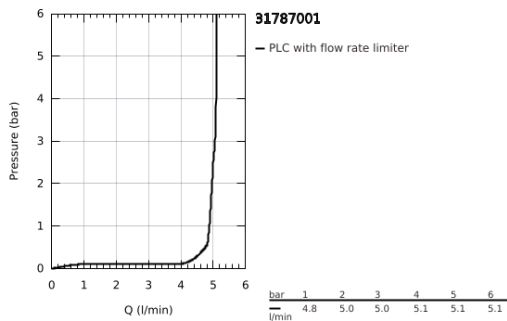

### 31 787 001 EUROSMART SINGLE-LEVER SINK MIXER 1/2"

**PRODUCT DESCRIPTION**

- Colour: chrome
- integrated stop valve
- high spout
- single hole installation
- GROHE LongLife finish
- GROHE SilkMove 35 mm ceramic cartridge
- EcoMode - cold water flow in mid-lever position saves energy
- mousseur
- adjustable flow rate limiter
- swivel tubular spout
- adjustable swivel area 0° / 90°
- flexible connection hoses 3/8"
- rapid installation system
- maximum flow rate (at 3 bar): 11 l/min
- professional exclusive

## 31 787 001 EUROSMART SINGLE-LEVER SINK MIXER 1/2"