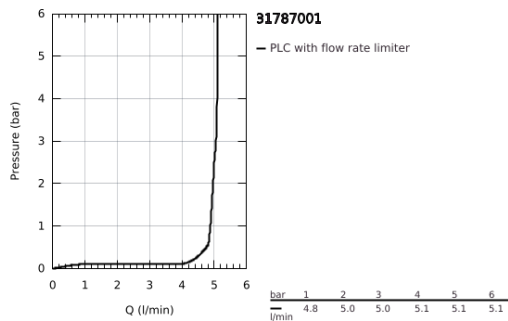

31 787 001 EUROSMART SINGLE-LEVER SINK MIXER 1/2"

PRODUCT DESCRIPTION

- Colour: chrome
- integrated stop valve
- high spout
- single hole installation
- GROHE LongLife finish
- GROHE SilkMove 35 mm ceramic cartridge
- OpenCold - cold water flow in mid-lever position
- mousseur
- adjustable flow rate limiter
- swivel tubular spout
- adjustable swivel area 0° / 90°
- flexible connection hoses 3/8"
- rapid installation system
- maximum flow rate (at 3 bar): 11 l/min
- professional exclusive

31 787 001 EUROSMART SINGLE-LEVER SINK MIXER 1/2"

SPARE PARTS

- 1: Lever (Spare part-nr. 48540000)
- 2: Cap (Spare part-nr. 46492000)
- 3: Screw coupling (Spare part-nr. 46460000)
- 4: Cartridge (Spare part-nr. 46863000)
- 5: Ceramic Cartridge (Spare part-nr. 46318000)
- 6: Shank mounting kit (Spare part-nr. 46249000)
- 7: Mousseur (Spare part-nr. 64196000)
- 8: Stop limiter (Spare part-nr. 0974000M)
- 9: Safety ring (Spare part-nr. 4826600M)
- 10: Support plate (Spare part-nr. 05334000)
- 11: Mounting wrench (Spare part-nr. 19017000)*