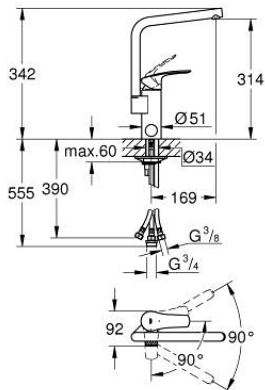

31 787 001 EUROSMART SINGLE-LEVER SINK MIXER 1/2"

PRODUCT DESCRIPTION

- Colour: chrome
- integrated stop valve
- high spout
- single hole installation
- GROHE LongLife finish
- GROHE SilkMove 35 mm ceramic cartridge
- OpenCold - cold water flow in mid-lever position
- mousseur
- adjustable flow rate limiter
- swivel tubular spout
- adjustable swivel area 0° / 90°
- flexible connection hoses 3/8"
- rapid installation system
- maximum flow rate (at 3 bar): 11 l/min
- professional exclusive

31 787 001 EUROSMART SINGLE-LEVER SINK MIXER 1/2"

SPARE PARTS

- 1: Lever (Spare part-nr. 48540000)
- 2: Cap (Spare part-nr. 46492000)
- 3: Screw coupling (Spare part-nr. 46460000)
- 4: Cartridge (Spare part-nr. 46863000)
- 5: Ceramic Cartridge (Spare part-nr. 46318000)
- 6: Shank mounting kit (Spare part-nr. 46249000)
- 7: Mousseur (Spare part-nr. 64196000)
- 8: Stop limiter (Spare part-nr. 0974000M)
- 9: Safety ring (Spare part-nr. 4826600M)
- 10: Support plate (Spare part-nr. 05334000)
- 11: Mounting wrench (Spare part-nr. 19017000)*