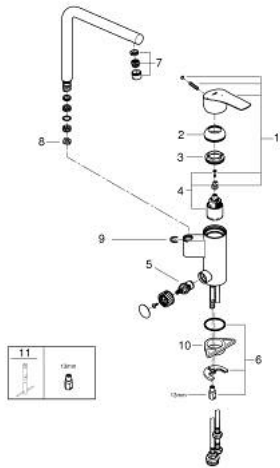

31 787 001 EUROSMART SINGLE-LEVER SINK MIXER 1/2"

PRODUCT DESCRIPTION

- Colour: chrome
- integrated stop valve
- high spout
- single hole installation
- GROHE LongLife finish
- GROHE SilkMove 35 mm ceramic cartridge
- OpenCold - cold water flow in mid-lever position
- mousseur
- adjustable flow rate limiter
- swivel tubular spout
- adjustable swivel area 0° / 90°
- flexible connection hoses 3/8"
- rapid installation system
- maximum flow rate (at 3 bar): 11 l/min
- professional exclusive

31 787 001 EUROSMART SINGLE-LEVER SINK MIXER 1/2"

SPARE PARTS

- 1: Lever (Spare part-nr. 48540000)
- 2: Cap (Spare part-nr. 46492000)
- 3: Screw coupling (Spare part-nr. 46460000)
- 4: Cartridge (Spare part-nr. 46863000)
- 5: Ceramic Cartridge (Spare part-nr. 46318000)
- 6: Shank mounting kit (Spare part-nr. 46249000)
- 7: Mousseur (Spare part-nr. 64196000)
- 8: Stop limiter (Spare part-nr. 0974000M)
- 9: Safety ring (Spare part-nr. 4826600M)
- 10: Support plate (Spare part-nr. 05334000)
- 11: Mounting wrench (Spare part-nr. 19017000)*