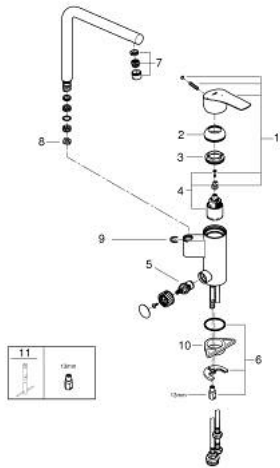

### 31 787 001 EUROSMART SINGLE-LEVER SINK MIXER 1/2"

**PRODUCT DESCRIPTION**

- Colour: chrome
- integrated stop valve
- high spout
- single hole installation
- GROHE LongLife finish
- GROHE SilkMove 35 mm ceramic cartridge
- EcoMode - cold water flow in mid-lever position saves energy
- mousseur
- adjustable flow rate limiter
- swivel tubular spout
- adjustable swivel area 0° / 90°
- flexible connection hoses 3/8"
- rapid installation system
- maximum flow rate (at 3 bar): 11 l/min
- professional exclusive

## 31 787 001 EUROSMART SINGLE-LEVER SINK MIXER 1/2"

### SPARE PARTS

- 1: Lever (Spare part-nr. 48540000)
- 2: Cap (Spare part-nr. 46492000)
- 3: Screw coupling (Spare part-nr. 46460000)
- 4: Cartridge (Spare part-nr. 46863000)
- 5: Ceramic Cartridge (Spare part-nr. 46318000)
- 6: Shank mounting kit (Spare part-nr. 46249000)
- 7: Mousseur (Spare part-nr. 64196000)
- 8: Stop limiter (Spare part-nr. 0974000M)
- 9: Safety ring (Spare part-nr. 4826600M)
- 10: Support plate (Spare part-nr. 05334000)
- 11: Mounting wrench (Spare part-nr. 19017000)\*