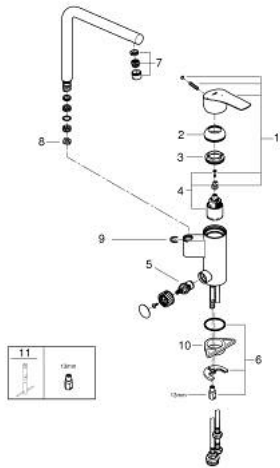

31 787 001 EUROSMART SINGLE-LEVER SINK MIXER 1/2"

PRODUCT DESCRIPTION

- Tyc: Chrome
- integrated stop valve
- high spout
- single hole installation
- GROHE LongLife finish
- GROHE SilkMove 35 mm ceramic cartridge
- EcoMode - cold water flow in mid-lever position saves energy
- mousseur
- adjustable flow rate limiter
- swivel tubular spout
-
- flexible connection hoses 3/8"
- rapid installation system
- maximum flow rate (at 3 bar): 11 l/min
- professional exclusive

31 787 001 **EUROSMART SINGLE-LEVER SINK MIXER 1/2"**

SPARE PARTS

- 1: Lever (Spare part-nr. 48540000)
- 2: Cap (Spare part-nr. 46492000)
- 3: Screw coupling (Spare part-nr. 46460000)
- 4: Cartridge (Spare part-nr. 46863000)
- 5: Ceramic cartridge (Spare part-nr. 46318000)
- 6: Shank mounting kit (Spare part-nr. 46249000)
- 7: Mousseur (Spare part-nr. 64196000)
- 8: Stop limiter (Spare part-nr. 0974000M)
- 9: Safety ring (Spare part-nr. 4826600M)
- 10: Support plate (Spare part-nr. 05334000)
- 11: Mounting wrench (Spare part-nr. 19017000)*