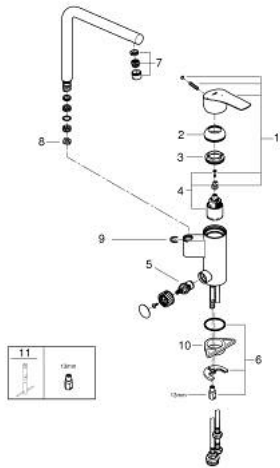

31 787 001 EUROSMART SINGLE-LEVER SINK MIXER 1/2"

PRODUCT DESCRIPTION

- Tyc: Chrome
- integrated stop valve
- high spout
- single hole installation
- GROHE LongLife finish
- GROHE SilkMove 35 mm ceramic cartridge
- OpenCold - cold water flow in mid-lever position
- mousseur
- adjustable flow rate limiter
- swivel tubular spout
-
- flexible connection hoses 3/8"
- rapid installation system
- maximum flow rate (at 3 bar): 11 l/min
- professional exclusive

31 787 001 **EUROSMART SINGLE-LEVER SINK MIXER 1/2"**

SPARE PARTS

- 1: Lever (Spare part-nr. 48540000)
- 2: Cap (Spare part-nr. 46492000)
- 3: Screw coupling (Spare part-nr. 46460000)
- 4: Cartridge (Spare part-nr. 46863000)
- 5: Ceramic cartridge (Spare part-nr. 46318000)
- 6: Shank mounting kit (Spare part-nr. 46249000)
- 7: Mousseur (Spare part-nr. 64196000)
- 8: Stop limiter (Spare part-nr. 0974000M)
- 9: Safety ring (Spare part-nr. 4826600M)
- 10: Support plate (Spare part-nr. 05334000)
- 11: Mounting wrench (Spare part-nr. 19017000)*