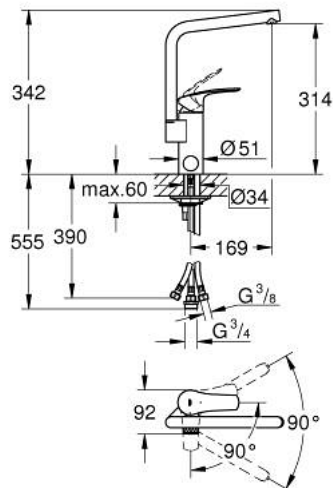

31 787 001 EUROSMART SINGLE-LEVER SINK MIXER 1/2"

PRODUCT DESCRIPTION

- Tyc: Chrome
- integrated stop valve
- high spout
- single hole installation
- GROHE LongLife finish
- GROHE SilkMove 35 mm ceramic cartridge
- EcoMode - cold water flow in mid-lever position saves energy
- mousseur
- adjustable flow rate limiter
- swivel tubular spout
-
- flexible connection hoses 3/8"
- rapid installation system
- maximum flow rate (at 3 bar): 11 l/min
- professional exclusive

31 787 001 **EUROSMART SINGLE-LEVER SINK MIXER 1/2"**

SPARE PARTS

- 1: Lever (Spare part-nr. 48540000)
- 2: Cap (Spare part-nr. 46492000)
- 3: Screw coupling (Spare part-nr. 46460000)
- 4: Cartridge (Spare part-nr. 46863000)
- 5: Ceramic cartridge (Spare part-nr. 46318000)
- 6: Shank mounting kit (Spare part-nr. 46249000)
- 7: Mousseur (Spare part-nr. 64196000)
- 8: Stop limiter (Spare part-nr. 0974000M)
- 9: Safety ring (Spare part-nr. 4826600M)
- 10: Support plate (Spare part-nr. 05334000)
- 11: Mounting wrench (Spare part-nr. 19017000)*