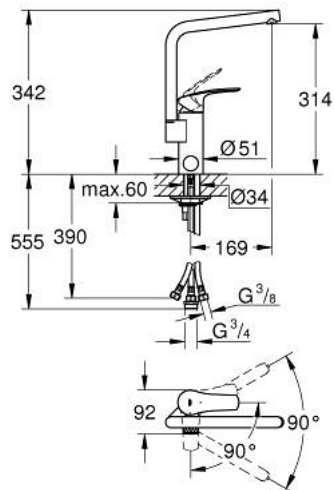

31 787 001 EUROSMART SINGLE-LEVER SINK MIXER 1/2"

PRODUCT DESCRIPTION

- Tyc: Chrome
- integrated stop valve
- high spout
- single hole installation
- GROHE LongLife finish
- GROHE SilkMove 35 mm ceramic cartridge
- OpenCold - cold water flow in mid-lever position
- mousseur
- adjustable flow rate limiter
- swivel tubular spout
-
- flexible connection hoses 3/8"
- rapid installation system
- maximum flow rate (at 3 bar): 11 l/min
- professional exclusive

31 787 001 **EUROSMART SINGLE-LEVER SINK MIXER 1/2"**

SPARE PARTS

- 1: Lever (Spare part-nr. 48540000)
- 2: Cap (Spare part-nr. 46492000)
- 3: Screw coupling (Spare part-nr. 46460000)
- 4: Cartridge (Spare part-nr. 46863000)
- 5: Ceramic cartridge (Spare part-nr. 46318000)
- 6: Shank mounting kit (Spare part-nr. 46249000)
- 7: Mousseur (Spare part-nr. 64196000)
- 8: Stop limiter (Spare part-nr. 0974000M)
- 9: Safety ring (Spare part-nr. 4826600M)
- 10: Support plate (Spare part-nr. 05334000)
- 11: Mounting wrench (Spare part-nr. 19017000)*