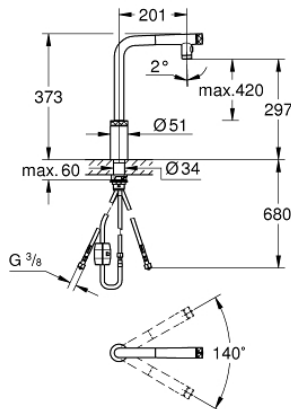

31 889 000 MINTA SMARTCONTROL SINK MIXER WITH SMARTCONTROL

PRODUCT DESCRIPTION

- Colour: chrome
- single hole installation
- GROHE LongLife finish
- Dual Spray - switch between laminar spray and shower jet
- Pull-Out spout for greater flexibility
- material: metal
- MagneticDocking guarantees easy retraction and smooth docking of the spray head back to the starting position
- GROHE SmartControl - push for ON-OFF, turn for volume adjustment from minimum to full flow
- temperature adjustment by turning of mixing valve on body
- swivel tubular spout
- swivel area 140°
- protected against backflow
- flexible connection hoses
- metal fixation set
- Protected Water Ways no contact of water with lead or nickel inside the tap
- maximum flow rate (at 3 bar): 10 l/min
- min. recommended pressure 1.0 bar