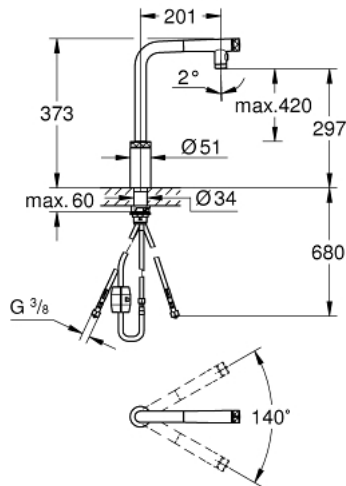

31 889 DC0 MINTA SMARTCONTROL SINK MIXER WITH SMARTCONTROL

PRODUCT DESCRIPTION

- Typ: supersteel
- single hole installation
- GROHE LongLife finish
- Dual Spray - switch between laminar spray and shower jet
- Pull-Out spout for greater flexibility
- material: metal
- MagneticDocking guarantees easy retraction and smooth docking of the spray head back to the starting position
- GROHE SmartControl - push for ON-OFF, turn for volume adjustment from minimum to full flow
- temperature adjustment by turning of mixing valve on body
- swivel tubular spout
- swivel area 140°
- protected against backflow
- flexible connection hoses
- metal fixation set
- Protected Water Ways no contact of water with lead or nickel inside the tap
- maximum flow rate (at 3 bar): 10 l/min
- min. recommended pressure 1.0 bar