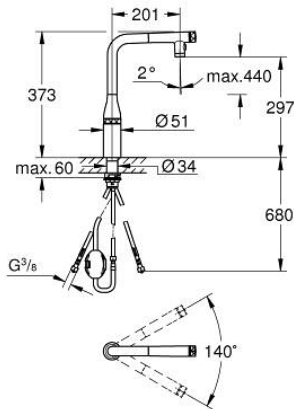

31 892 000 ESSENCE SMARTCONTROL SINK MIXER WITH SMARTCONTROL

PRODUCT DESCRIPTION

- Colour: chrome
- single hole installation
- GROHE LongLife finish
- Dual Spray - switch between laminar spray and shower jet
- Pull-Out spout for greater flexibility
- material: metal
- MagneticDocking guarantees easy retraction and smooth docking of the spray head back to the starting position
- GROHE SmartControl - push for ON-OFF, turn for volume adjustment from minimum to full flow
- temperature adjustment by turning of mixing valve on body
- swivel tubular spout
- swivel area 140°
- protected against backflow
- flexible connection hoses
- metal fixation set
- Protected Water Ways no contact of water with lead or nickel inside the tap
- maximum flow rate (at 3 bar): 10 l/min
- min. recommended pressure 1.0 bar