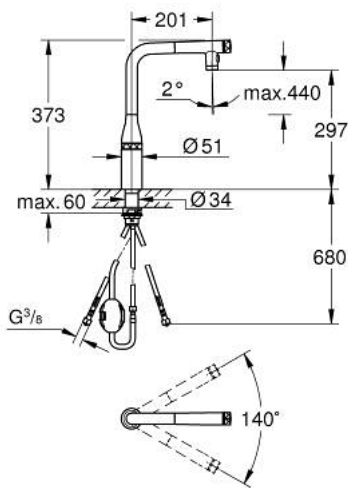

31 892 000 ESSENCE SMARTCONTROL SINK MIXER WITH SMARTCONTROL

PRODUCT DESCRIPTION

- Tyc: Chrome
- single hole installation
- GROHE LongLife finish
- Dual Spray - switch between laminar spray and shower jet
- Pull-Out spout for greater flexibility
- material: metal
- MagneticDocking guarantees easy retraction and smooth docking of the spray head back to the starting position
- GROHE SmartControl - push for ON-OFF, turn for volume adjustment from minimum to full flow
- temperature adjustment by turning of mixing valve on body
- swivel tubular spout
- swivel area 140°
- protected against backflow
- flexible connection hoses
- metal fixation set
- Protected Water Ways no contact of water with lead or nickel inside the tap
- maximum flow rate (at 3 bar): 10 l/min
- min. recommended pressure 1.0 bar