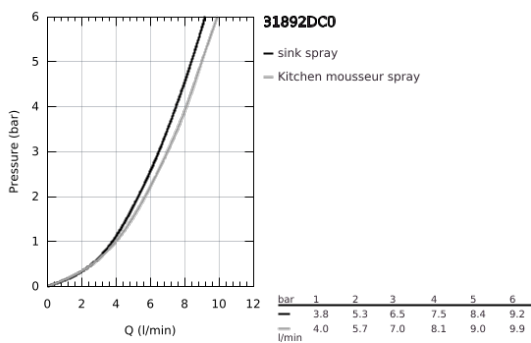

31 892 DC0 ESSENCE SMARTCONTROL SINK MIXER WITH SMARTCONTROL

PRODUCT DESCRIPTION

- Colour: supersteel
- single hole installation
- GROHE LongLife finish
- Dual Spray - switch between laminar spray and shower jet
- Pull-Out spout for greater flexibility
- material: metal
- MagneticDocking guarantees easy retraction and smooth docking of the spray head back to the starting position
- GROHE SmartControl - push for ON-OFF, turn for volume adjustment from minimum to full flow
- temperature adjustment by turning of mixing valve on body
- swivel tubular spout
- swivel area 140°
- protected against backflow
- flexible connection hoses
- metal fixation set
- Protected Water Ways no contact of water with lead or nickel inside the tap
- maximum flow rate (at 3 bar): 10 l/min
- min. recommended pressure 1.0 bar