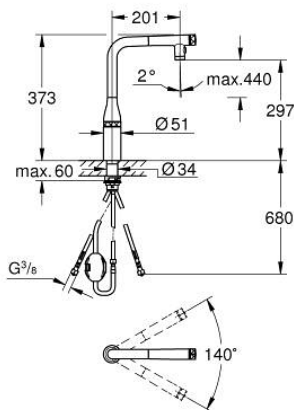

31 892 DC0 ESSENCE SMARTCONTROL SINK MIXER WITH SMARTCONTROL

PRODUCT DESCRIPTION

- Colour: supersteel
- single hole installation
- GROHE LongLife finish
- Dual Spray - switch between laminar spray and shower jet
- Pull-Out spout for greater flexibility
- material: metal
- MagneticDocking guarantees easy retraction and smooth docking of the spray head back to the starting position
- GROHE SmartControl - push for ON-OFF, turn for volume adjustment from minimum to full flow
- temperature adjustment by turning of mixing valve on body
- swivel tubular spout
- swivel area 140°
- protected against backflow
- flexible connection hoses
- metal fixation set
- Protected Water Ways no contact of water with lead or nickel inside the tap
- maximum flow rate (at 3 bar): 10 l/min
- min. recommended pressure 1.0 bar