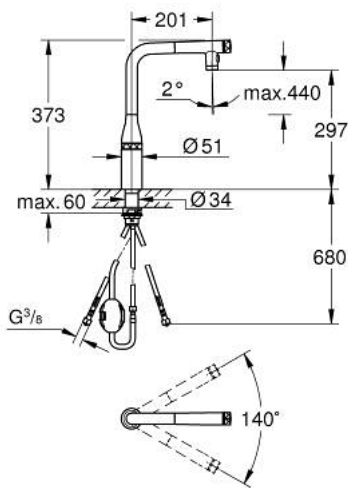

## 31 892 DC0 ESSENCE SMARTCONTROL SINK MIXER WITH SMARTCONTROL

### PRODUCT DESCRIPTION

- Typ: supersteel
- single hole installation
- GROHE LongLife finish
- Dual Spray - switch between laminar spray and shower jet
- Pull-Out spout for greater flexibility
- material: metal
- MagneticDocking guarantees easy retraction and smooth docking of the spray head back to the starting position
- GROHE SmartControl - push for ON-OFF, turn for volume adjustment from minimum to full flow
- temperature adjustment by turning of mixing valve on body
- swivel tubular spout
- swivel area 140°
- protected against backflow
- flexible connection hoses
- metal fixation set
- Protected Water Ways no contact of water with lead or nickel inside the tap
- maximum flow rate (at 3 bar): 10 l/min
- min. recommended pressure 1.0 bar