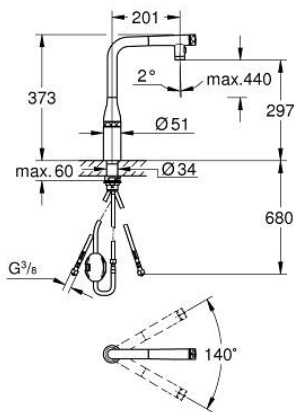

31 892 KF0 ESSENCE SMARTCONTROL SINK MIXER WITH SMARTCONTROL

PRODUCT DESCRIPTION

- Colour: phantom black
- single hole installation
- Dual Spray - switch between laminar spray and shower jet
- Pull-Out spout for greater flexibility
- material: metal
- MagneticDocking guarantees easy retraction and smooth docking of the spray head back to the starting position
- GROHE SmartControl - push for ON-OFF, turn for volume adjustment from minimum to full flow
- temperature adjustment by turning of mixing valve on body
- swivel tubular spout
- swivel area 140°
- protected against backflow
- flexible connection hoses
- metal fixation set
- Protected Water Ways no contact of water with lead or nickel inside the tap
- professional exclusive
- maximum flow rate (at 3 bar): 10 l/min