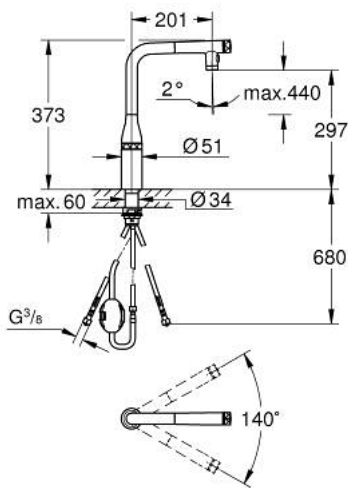

## 31 892 KF0 ESSENCE SMARTCONTROL SINK MIXER WITH SMARTCONTROL

### PRODUCT DESCRIPTION

- Tyc: phantom black
- single hole installation
- Dual Spray - switch between laminar spray and shower jet
- Pull-Out spout for greater flexibility
- material: metal
- MagneticDocking guarantees easy retraction and smooth docking of the spray head back to the starting position
- GROHE SmartControl - push for ON-OFF, turn for volume adjustment from minimum to full flow
- temperature adjustment by turning of mixing valve on body
- swivel tubular spout
- swivel area 140°
- protected against backflow
- flexible connection hoses
- metal fixation set
- Protected Water Ways no contact of water with lead or nickel inside the tap
- professional exclusive
- maximum flow rate (at 3 bar): 10 l/min
- min. recommended pressure 1.0 bar