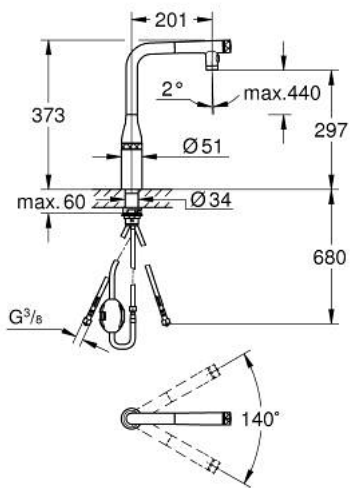

31 892 KF0 ESSENCE SMARTCONTROL SINK MIXER WITH SMARTCONTROL

PRODUCT DESCRIPTION

- Tyc: phantom black
- single hole installation
- Dual Spray - switch between laminar spray and shower jet
- Pull-Out spout for greater flexibility
- material: metal
- MagneticDocking guarantees easy retraction and smooth docking of the spray head back to the starting position
- GROHE SmartControl - push for ON-OFF, turn for volume adjustment from minimum to full flow
- temperature adjustment by turning of mixing valve on body
- swivel tubular spout
- swivel area 140°
- protected against backflow
- flexible connection hoses
- metal fixation set
- Protected Water Ways no contact of water with lead or nickel inside the tap
- professional exclusive
- maximum flow rate (at 3 bar): 10 l/min