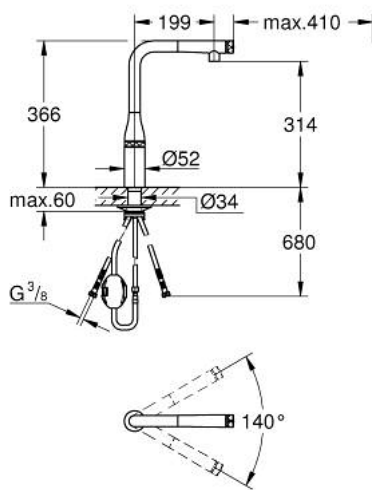

## 31 928 KF0 ESSENCE SMARTCONTROL SINK MIXER WITH SMARTCONTROL

### PRODUCT DESCRIPTION

- Tyc: phantom black
- single hole installation
- Pull-Out spout for greater flexibility
- MagneticDocking guarantees easy retraction and smooth docking of the spray head back to the starting position
- laminar spray
- material: metal
- GROHE SmartControl - push for ON-OFF, turn for volume adjustment from minimum to full flow
- temperature adjustment by turning of mixing valve on body
- swivel tubular spout
- swivel area 140°
- protected against backflow
- flexible connection hoses
- metal fixation set
- Protected Water Ways no contact of water with lead or nickel inside the tap
- maximum flow rate (at 3 bar): 10 l/min
- professional exclusive
- min. recommended pressure 1.0 bar