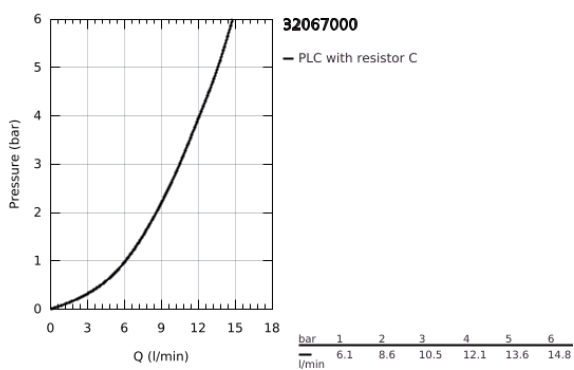

32 067 000 MINTA SINGLE-LEVER SINK MIXER 1/2"

PRODUCT DESCRIPTION

- Colour: chrome
- U-spout
- single hole installation
- GROHE LongLife finish
- GROHE SilkMove 46 mm ceramic cartridge
- Pull-Out spout for greater flexibility
- Easy Docking Function guarantees easy retraction and smooth docking back to the starting position
- adjustable flow rate limiter
- swivel tubular spout, swivel area 360°
- integrated non-return valves
- protected against backflow
- flexible connection hoses
- rapid installation system
- maximum flow rate (at 3 bar): 10.5 l/min
- min. recommended pressure 1.0 bar

32 067 000 MINTA SINGLE-LEVER SINK MIXER 1/2"

SPARE PARTS

- 1: Lever (Spare part-nr. 46015000)
 - 2: Cap (Spare part-nr. 46025000)
 - 3: Cartridge (Spare part-nr. 46048000)
 - 4: Pull-Out spray (Spare part-nr. 46925000)
 - 4.1: Mousseur (Spare part-nr. 13952000)
 - 4.2: Non-return valve (Spare part-nr. 08565000)
 - 5: Hose for sink mixer with pull-out dual spray or mousseur (Spare part-nr. 48293000)
 - 6: Shank mounting kit (Spare part-nr. 46345000)
 - 7: Support plate (Spare part-nr. 05334000)
 - 8: Temperature limiter (Spare part-nr. 46375000)*
- * Optional accessories