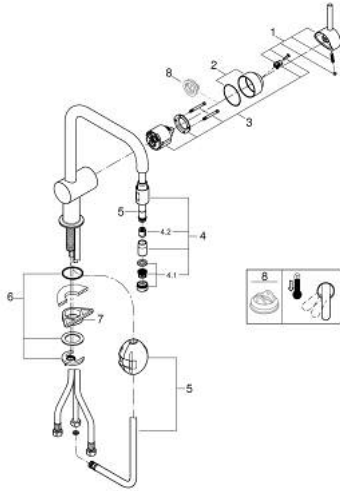

32 067 000 MINTA SINGLE-LEVER SINK MIXER 1/2"

PRODUCT DESCRIPTION

- Colour: chrome
- U-spout
- single hole installation
- GROHE LongLife finish
- GROHE SilkMove 46 mm ceramic cartridge
- Pull-Out spout for greater flexibility
- Easy Docking Function guarantees easy retraction and smooth docking back to the starting position
- adjustable flow rate limiter
- swivel tubular spout, swivel area 360°
- integrated non-return valves
- protected against backflow
- flexible connection hoses
- rapid installation system
- maximum flow rate (at 3 bar): 10.5 l/min
- min. recommended pressure 1.0 bar

32 067 000 MINTA SINGLE-LEVER SINK MIXER 1/2"

SPARE PARTS

- 1: Lever (Spare part-nr. 46015000)
 - 2: Cap (Spare part-nr. 46025000)
 - 3: Cartridge (Spare part-nr. 46048000)
 - 4: Pull-Out spray (Spare part-nr. 46925000)
 - 4.1: Mousseur (Spare part-nr. 13952000)
 - 4.2: Non-return valve (Spare part-nr. 08565000)
 - 5: Hose for sink mixer with pull-out dual spray or mousseur (Spare part-nr. 48293000)
 - 6: Shank mounting kit (Spare part-nr. 46345000)
 - 7: Support plate (Spare part-nr. 05334000)
 - 8: Temperature limiter (Spare part-nr. 46375000)*
- * Optional accessories