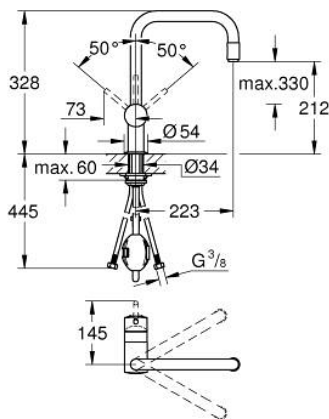

32 067 000 MINTA SINGLE-LEVER SINK MIXER 1/2"

PRODUCT DESCRIPTION

- Colour: chrome
- U-spout
- single hole installation
- GROHE LongLife finish
- GROHE SilkMove 46 mm ceramic cartridge
- Pull-Out spout for greater flexibility
- Easy Docking Function guarantees easy retraction and smooth docking back to the starting position
- adjustable flow rate limiter
- swivel tubular spout, swivel area 360°
- integrated non-return valves
- protected against backflow
- flexible connection hoses
- rapid installation system
- maximum flow rate (at 3 bar): 10.5 l/min
- min. recommended pressure 1.0 bar

32 067 000 MINTA SINGLE-LEVER SINK MIXER 1/2"

SPARE PARTS

- 1: Lever (Spare part-nr. 46015000)
 - 2: Cap (Spare part-nr. 46025000)
 - 3: Cartridge (Spare part-nr. 46048000)
 - 4: Pull-Out spray (Spare part-nr. 46925000)
 - 4.1: Mousseur (Spare part-nr. 13952000)
 - 4.2: Non-return valve (Spare part-nr. 08565000)
 - 5: Hose for sink mixer with pull-out dual spray or mousseur (Spare part-nr. 48293000)
 - 6: Shank mounting kit (Spare part-nr. 46345000)
 - 7: Support plate (Spare part-nr. 05334000)
 - 8: Temperature limiter (Spare part-nr. 46375000)*
- * Optional accessories