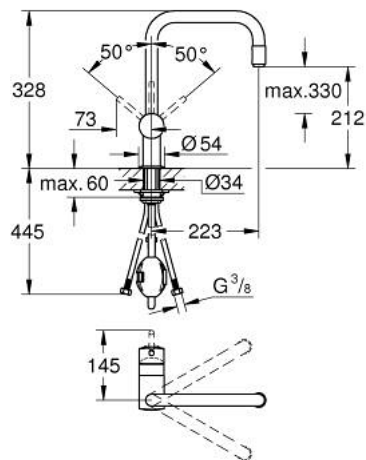

32 067 000 MINTA SINGLE-LEVER SINK MIXER 1/2"

PRODUCT DESCRIPTION

- Tyc: Chrome
- U-spout
- single hole installation
- GROHE LongLife finish
- GROHE SilkMove 46 mm ceramic cartridge
- Pull-Out spout for greater flexibility
- Easy Docking Function guarantees easy retraction and smooth docking back to the starting position
- adjustable flow rate limiter
- swivel tubular spout, swivel area 360°
- integrated non-return valves
- protected against backflow
- flexible connection hoses
- rapid installation system
- maximum flow rate (at 3 bar): 10.5 l/min
- min. recommended pressure 1.0 bar

32 067 000 MINTA SINGLE-LEVER SINK MIXER 1/2"

SPARE PARTS

- 1: Lever (Spare part-nr. 46015000)
 - 2: Cap (Spare part-nr. 46025000)
 - 3: Cartridge (Spare part-nr. 46048000)
 - 4: Pull-Out spray (Spare part-nr. 46925000)
 - 4.1: Mousseur (Spare part-nr. 13952000)
 - 4.2: Non-return valve (Spare part-nr. 08565000)
 - 5: Hose for sink mixer with pull-out dual spray or mousseur (Spare part-nr. 48293000)
 - 6: Shank mounting kit (Spare part-nr. 46345000)
 - 7: Support plate (Spare part-nr. 05334000)
 - 8: Temperature limiter (Spare part-nr. 46375000)*
- * Optional accessories