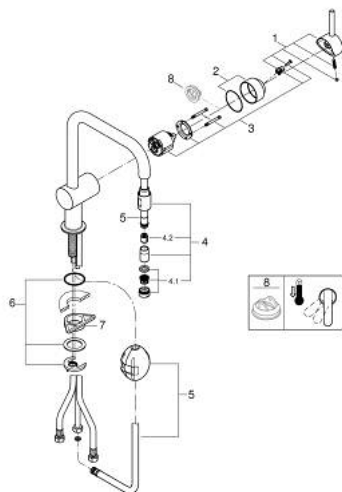

32 067 000 MINTA SINGLE-LEVER SINK MIXER 1/2"

PRODUCT DESCRIPTION

- Tyc: Chrome
- U-spout
- single hole installation
- GROHE LongLife finish
- GROHE SilkMove 46 mm ceramic cartridge
- Pull-Out spout for greater flexibility
- Easy Docking Function guarantees easy retraction and smooth docking back to the starting position
- adjustable flow rate limiter
- swivel tubular spout, swivel area 360°
- integrated non-return valves
- protected against backflow
- flexible connection hoses
- rapid installation system
- maximum flow rate (at 3 bar): 10.5 l/min
- min. recommended pressure 1.0 bar

32 067 000 MINTA SINGLE-LEVER SINK MIXER 1/2"

SPARE PARTS

- 1: Lever (Spare part-nr. 46015000)
 - 2: Cap (Spare part-nr. 46025000)
 - 3: Cartridge (Spare part-nr. 46048000)
 - 4: Pull-Out spray (Spare part-nr. 46925000)
 - 4.1: Mousseur (Spare part-nr. 13952000)
 - 4.2: Non-return valve (Spare part-nr. 08565000)
 - 5: Hose for sink mixer with pull-out dual spray or mousseur (Spare part-nr. 48293000)
 - 6: Shank mounting kit (Spare part-nr. 46345000)
 - 7: Support plate (Spare part-nr. 05334000)
 - 8: Temperature limiter (Spare part-nr. 46375000)*
- * Optional accessories