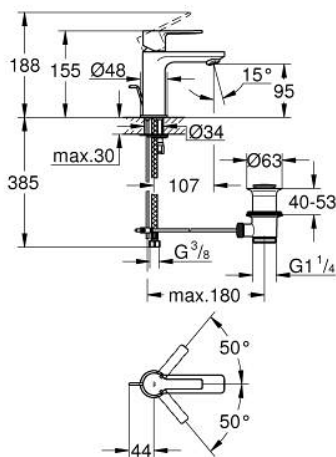

## 32 109 001 LINEARE SINGLE-LEVER BASIN MIXER 1/2" XS-SIZE

### PRODUCT DESCRIPTION

- Colour: chrome
- single hole installation
- metal lever
- GROHE SilkMove 28 mm ceramic cartridge
- with temperature limiter
- GROHE LongLife finish
- GROHE EcoJoy - less water, perfect flow
- maximum flow rate (at 3 bar): 5 l/min
- SpeedClean mousseur
- GROHE FastFixation Plus installation system
- pop-up waste set 1 1/4"
- flexible connection hoses

### SPARE PARTS

- 1: Lever (Spare part-nr. 46980000)
  - 2: Cap (Spare part-nr. 46581000)
  - 3: retaining ring (Spare part-nr. 07419000)
  - 4: Cartridge (Spare part-nr. 46580000)
  - 5: Mousseur (Spare part-nr. 48159000)
  - 6: Pop-up rod (Spare part-nr. 46739000)
  - 7: Shank mounting kit (Spare part-nr. 46645000)
  - 8: Waste set 1 1/4" (Spare part-nr. 28910000)
  - 8.1: Plug (Spare part-nr. 07182000)
  - 8.2: Eccentric rod (Spare part-nr. 07052000)
  - 9: Mounting wrench (Spare part-nr. 19017000)\*
  - 10: Eccentric rod (Spare part-nr. 07341000)\*
- \* Optional accessories