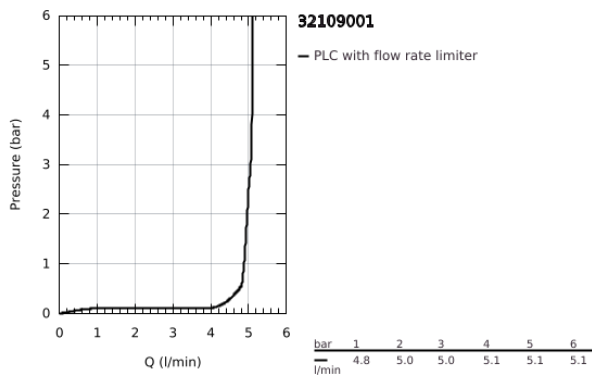

## 32 109 001 LINEARE SINGLE-LEVER BASIN MIXER 1/2" XS-SIZE

### PRODUCT DESCRIPTION

- Colour: chrome
- single hole installation
- metal lever
- GROHE SilkMove 28 mm ceramic cartridge
- with temperature limiter
- GROHE LongLife finish
- GROHE EcoJoy - less water, perfect flow
- maximum flow rate (at 3 bar): 5 l/min
- SpeedClean mousseur
- GROHE FastFixation Plus installation system
- pop-up waste set 1 1/4"
- flexible connection hoses