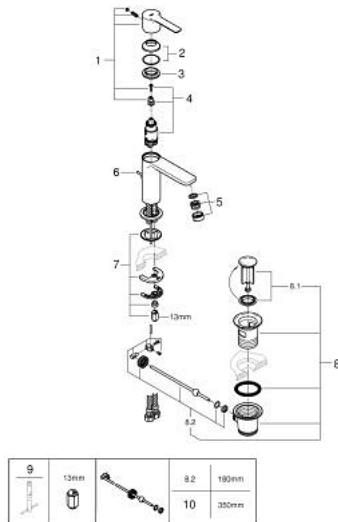

## 32 109 001 LINEARE SINGLE-LEVER BASIN MIXER 1/2" XS-SIZE

### PRODUCT DESCRIPTION

- Colour: chrome
- single hole installation
- metal lever
- GROHE SilkMove 28 mm ceramic cartridge
- with temperature limiter
- GROHE LongLife finish
- GROHE EcoJoy - less water, perfect flow
- maximum flow rate (at 3 bar): 5 l/min
- SpeedClean mousseur
- GROHE FastFixation Plus installation system
- pop-up waste set 1 1/4"
- flexible connection hoses

### SPARE PARTS

- 1: Lever (Spare part-nr. 46980000)
  - 2: Cap (Spare part-nr. 46581000)
  - 3: retaining ring (Spare part-nr. 07419000)
  - 4: Cartridge (Spare part-nr. 46580000)
  - 5: Mousseur (Spare part-nr. 48159000)
  - 6: Pop-up rod (Spare part-nr. 46739000)
  - 7: Shank mounting kit (Spare part-nr. 46645000)
  - 8: Waste set 1 1/4" (Spare part-nr. 28910000)
  - 8.1: Plug (Spare part-nr. 07182000)
  - 8.2: Eccentric rod (Spare part-nr. 07052000)
  - 9: Mounting wrench (Spare part-nr. 19017000)\*
  - 10: Eccentric rod (Spare part-nr. 07341000)\*
- \* Optional accessories