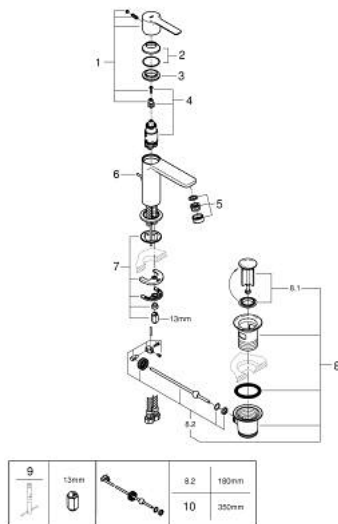

32 109 001 **LINEARE SINGLE-LEVER BASIN MIXER 1/2"**
XS-SIZE

PRODUCT DESCRIPTION

- Tyc: Chrome
- single hole installation
- metal lever
- GROHE SilkMove 28 mm ceramic cartridge
- with temperature limiter
- GROHE LongLife finish
- GROHE EcoJoy - Less water, perfect flow
- maximum flow rate (at 3 bar): 5 l/min
- SpeedClean mousseur
- GROHE FastFixation Plus installation system
- pop-up waste set 1 1/4"
- flexible connection hoses

32 109 001 LINEARE SINGLE-LEVER BASIN MIXER 1/2" XS-SIZE

SPARE PARTS

- 1: Lever (Spare part-nr. 46980000)
- 2: Cap (Spare part-nr. 46581000)
- 3: Fitting ring (Spare part-nr. 07419000)
- 4: Cartridge (Spare part-nr. 46580000)
- 5: Mousseur (Spare part-nr. 48159000)
- 6: Pop-up rod (Spare part-nr. 46739000)
- 7: Shank mounting kit (Spare part-nr. 46645000)
- 8: Waste set 1 1/4" (Spare part-nr. 28910000)
- 8.1: Plug (Spare part-nr. 07182000)
- 8.2: Eccentric rod (Spare part-nr. 07052000)
- 9: Mounting wrench (Spare part-nr. 19017000)*
- 10: Eccentric rod (Spare part-nr. 07341000)*