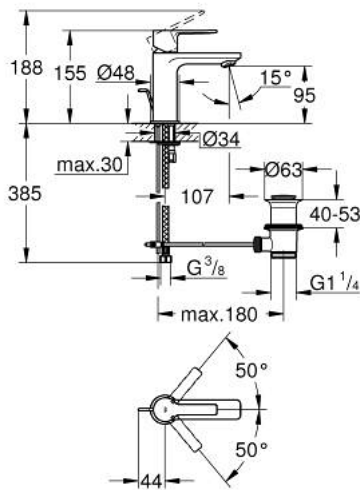

32 109 001 **LINEARE SINGLE-LEVER BASIN MIXER 1/2"**
XS-SIZE

PRODUCT DESCRIPTION

- Tyc: Chrome
- single hole installation
- metal lever
- GROHE SilkMove 28 mm ceramic cartridge
- with temperature limiter
- GROHE LongLife finish
- GROHE EcoJoy - Less water, perfect flow
- maximum flow rate (at 3 bar): 5 l/min
- SpeedClean mousseur
- GROHE FastFixation Plus installation system
- pop-up waste set 1 1/4"
- flexible connection hoses

32 109 001 LINEARE SINGLE-LEVER BASIN MIXER 1/2" XS-SIZE

SPARE PARTS

- 1: Lever (Spare part-nr. 46980000)
- 2: Cap (Spare part-nr. 46581000)
- 3: Fitting ring (Spare part-nr. 07419000)
- 4: Cartridge (Spare part-nr. 46580000)
- 5: Mousseur (Spare part-nr. 48159000)
- 6: Pop-up rod (Spare part-nr. 46739000)
- 7: Shank mounting kit (Spare part-nr. 46645000)
- 8: Waste set 1 1/4" (Spare part-nr. 28910000)
- 8.1: Plug (Spare part-nr. 07182000)
- 8.2: Eccentric rod (Spare part-nr. 07052000)
- 9: Mounting wrench (Spare part-nr. 19017000)*
- 10: Eccentric rod (Spare part-nr. 07341000)*