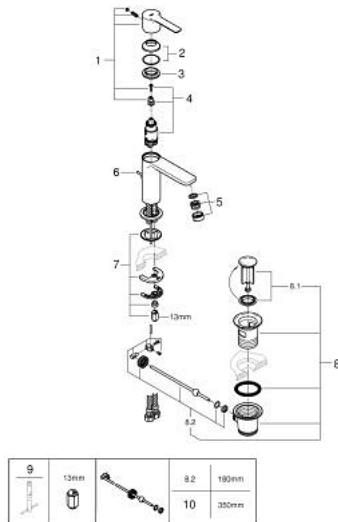

32 109 AL1 LINEARE SINGLE-LEVER BASIN MIXER 1/2" XS-SIZE

PRODUCT DESCRIPTION

- Colour: brushed hard graphite
- single hole installation
- metal lever
- GROHE SilkMove 28 mm ceramic cartridge
- with temperature limiter
- GROHE LongLife finish
- GROHE EcoJoy - less water, perfect flow
- maximum flow rate (at 3 bar): 5 l/min
- SpeedClean mousseur
- GROHE FastFixation Plus installation system
- pop-up waste set 1 1/4"
- flexible connection hoses

32 109 AL1 LINEARE SINGLE-LEVER BASIN MIXER 1/2" XS-SIZE

SPARE PARTS

- 1: Lever (Spare part-nr. 46980AL0)
 - 2: Cap (Spare part-nr. 46581AL0)
 - 3: retaining ring (Spare part-nr. 07419000)
 - 4: Cartridge (Spare part-nr. 46580000)
 - 5: Mousseur (Spare part-nr. 48159AL0)
 - 6: Pop-up rod (Spare part-nr. 46739AL0)
 - 7: Shank mounting kit (Spare part-nr. 46645000)
 - 8: Waste set 1 1/4" (Spare part-nr. 28910AL0)
 - 8.1: Plug (Spare part-nr. 07182AL0)
 - 8.2: Eccentric rod (Spare part-nr. 07052000)
 - 9: Mounting wrench (Spare part-nr. 19017000)*
 - 10: Eccentric rod (Spare part-nr. 07341000)*
- * Optional accessories