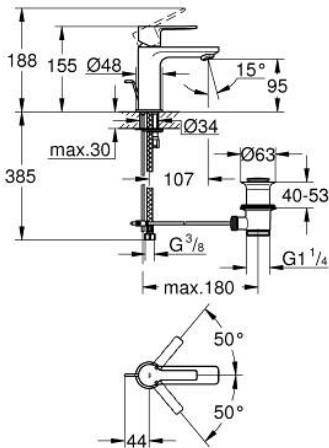

32 109 AL1 LINEARE SINGLE-LEVER BASIN MIXER 1/2" XS-SIZE

PRODUCT DESCRIPTION

- Colour: brushed hard graphite
- single hole installation
- metal lever
- GROHE SilkMove 28 mm ceramic cartridge
- with temperature limiter
- GROHE LongLife finish
- GROHE EcoJoy - less water, perfect flow
- maximum flow rate (at 3 bar): 5 l/min
- SpeedClean mousseur
- GROHE FastFixation Plus installation system
- pop-up waste set 1 1/4"
- flexible connection hoses

32 109 AL1 LINEARE SINGLE-LEVER BASIN MIXER 1/2" XS-SIZE

SPARE PARTS

- 1: Lever (Spare part-nr. 46980AL0)
 - 2: Cap (Spare part-nr. 46581AL0)
 - 3: retaining ring (Spare part-nr. 07419000)
 - 4: Cartridge (Spare part-nr. 46580000)
 - 5: Mousseur (Spare part-nr. 48159AL0)
 - 6: Pop-up rod (Spare part-nr. 46739AL0)
 - 7: Shank mounting kit (Spare part-nr. 46645000)
 - 8: Waste set 1 1/4" (Spare part-nr. 28910AL0)
 - 8.1: Plug (Spare part-nr. 07182AL0)
 - 8.2: Eccentric rod (Spare part-nr. 07052000)
 - 9: Mounting wrench (Spare part-nr. 19017000)*
 - 10: Eccentric rod (Spare part-nr. 07341000)*
- * Optional accessories