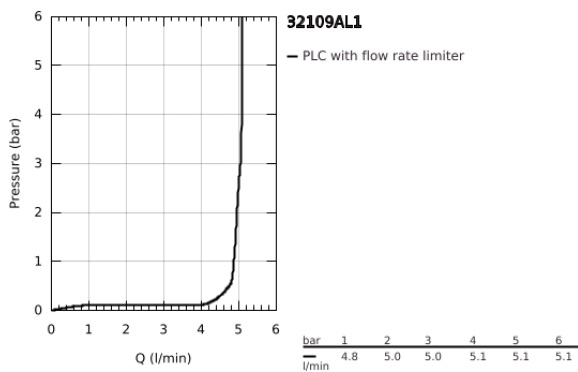

32 109 AL1 LINEARE SINGLE-LEVER BASIN MIXER 1/2" XS-SIZE

PRODUCT DESCRIPTION

- Colour: brushed hard graphite
- single hole installation
- metal lever
- GROHE SilkMove 28 mm ceramic cartridge
- with temperature limiter
- GROHE LongLife finish
- GROHE EcoJoy - less water, perfect flow
- maximum flow rate (at 3 bar): 5 l/min
- SpeedClean mousseur
- GROHE FastFixation Plus installation system
- pop-up waste set 1 1/4"
- flexible connection hoses

32 109 AL1 LINEARE SINGLE-LEVER BASIN MIXER 1/2" XS-SIZE

SPARE PARTS

- 1: Lever (Spare part-nr. 46980AL0)
 - 2: Cap (Spare part-nr. 46581AL0)
 - 3: retaining ring (Spare part-nr. 07419000)
 - 4: Cartridge (Spare part-nr. 46580000)
 - 5: Mousseur (Spare part-nr. 48159AL0)
 - 6: Pop-up rod (Spare part-nr. 46739AL0)
 - 7: Shank mounting kit (Spare part-nr. 46645000)
 - 8: Waste set 1 1/4" (Spare part-nr. 28910AL0)
 - 8.1: Plug (Spare part-nr. 07182AL0)
 - 8.2: Eccentric rod (Spare part-nr. 07052000)
 - 9: Mounting wrench (Spare part-nr. 19017000)*
 - 10: Eccentric rod (Spare part-nr. 07341000)*
- * Optional accessories