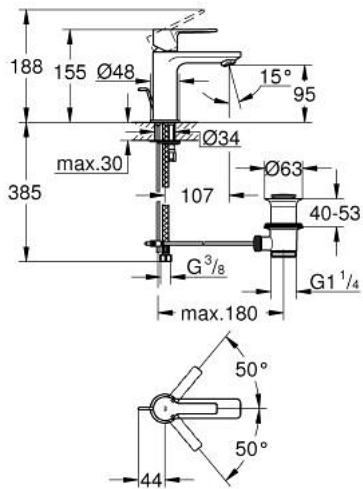

## 32 109 AL1 LINEARE SINGLE-LEVER BASIN MIXER 1/2" XS-SIZE

### PRODUCT DESCRIPTION

- Tyc: brushed hard graphite
- single hole installation
- metal lever
- GROHE SilkMove 28 mm ceramic cartridge
- with temperature limiter
- GROHE LongLife finish
- GROHE EcoJoy - Less water, perfect flow
- maximum flow rate (at 3 bar): 5 l/min
- SpeedClean mousseur
- GROHE FastFixation Plus installation system
- pop-up waste set 1 1/4"
- flexible connection hoses

### SPARE PARTS

- 1: Lever (Spare part-nr. 46980AL0)
- 2: Cap (Spare part-nr. 46581AL0)
- 3: Fitting ring (Spare part-nr. 07419000)
- 4: Cartridge (Spare part-nr. 46580000)
- 5: Mousseur (Spare part-nr. 48159AL0)
- 6: Pop-up rod (Spare part-nr. 46739AL0)
- 7: Shank mounting kit (Spare part-nr. 46645000)
- 8: Waste set 1 1/4" (Spare part-nr. 28910AL0)
- 8.1: Plug (Spare part-nr. 07182AL0)
- 8.2: Eccentric rod (Spare part-nr. 07052000)
- 9: Mounting wrench (Spare part-nr. 19017000)\*
- 10: Eccentric rod (Spare part-nr. 07341000)\*