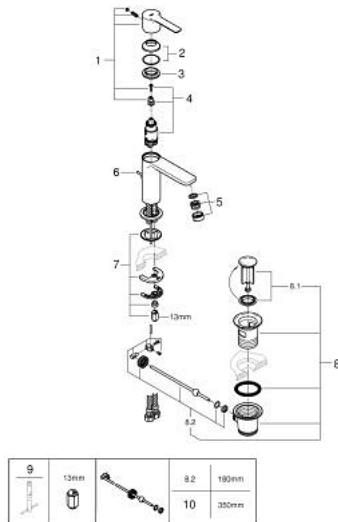

32 109 DC1 LINEARE SINGLE-LEVER BASIN MIXER 1/2" XS-SIZE

PRODUCT DESCRIPTION

- Colour: supersteel
- single hole installation
- metal lever
- GROHE SilkMove 28 mm ceramic cartridge
- with temperature limiter
- GROHE LongLife finish
- GROHE EcoJoy - less water, perfect flow
- maximum flow rate (at 3 bar): 5 l/min
- SpeedClean mousseur
- GROHE FastFixation Plus installation system
- pop-up waste set 1 1/4"
- flexible connection hoses

32 109 DC1 LINEARE SINGLE-LEVER BASIN MIXER 1/2" XS-SIZE

SPARE PARTS

- 1: Lever (Spare part-nr. 46980DC0)
 - 2: Cap (Spare part-nr. 46581DC0)
 - 3: retaining ring (Spare part-nr. 07419000)
 - 4: Cartridge (Spare part-nr. 46580000)
 - 5: Mousseur (Spare part-nr. 48159DC0)
 - 6: Pop-up rod (Spare part-nr. 46739EN0)
 - 7: Shank mounting kit (Spare part-nr. 46645000)
 - 8: Waste set 1 1/4" (Spare part-nr. 28910DC0)
 - 8.1: Plug (Spare part-nr. 07182DC0)
 - 8.2: Eccentric rod (Spare part-nr. 07052000)
 - 9: Mounting wrench (Spare part-nr. 19017000)*
 - 10: Eccentric rod (Spare part-nr. 07341000)*
- * Optional accessories