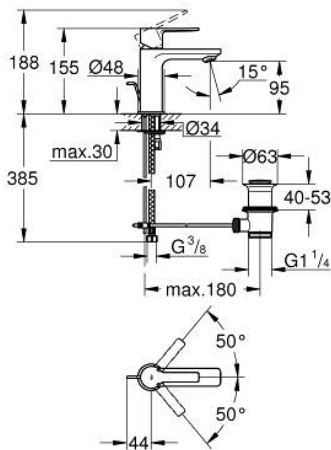

32 109 DC1 LINEARE SINGLE-LEVER BASIN MIXER 1/2" XS-SIZE

PRODUCT DESCRIPTION

- Colour: supersteel
- single hole installation
- metal lever
- GROHE SilkMove 28 mm ceramic cartridge
- with temperature limiter
- GROHE LongLife finish
- GROHE EcoJoy - less water, perfect flow
- maximum flow rate (at 3 bar): 5 l/min
- SpeedClean mousseur
- GROHE FastFixation Plus installation system
- pop-up waste set 1 1/4"
- flexible connection hoses

32 109 DC1 LINEARE SINGLE-LEVER BASIN MIXER 1/2" XS-SIZE

SPARE PARTS

- 1: Lever (Spare part-nr. 46980DC0)
 - 2: Cap (Spare part-nr. 46581DC0)
 - 3: retaining ring (Spare part-nr. 07419000)
 - 4: Cartridge (Spare part-nr. 46580000)
 - 5: Mousseur (Spare part-nr. 48159DC0)
 - 6: Pop-up rod (Spare part-nr. 46739EN0)
 - 7: Shank mounting kit (Spare part-nr. 46645000)
 - 8: Waste set 1 1/4" (Spare part-nr. 28910DC0)
 - 8.1: Plug (Spare part-nr. 07182DC0)
 - 8.2: Eccentric rod (Spare part-nr. 07052000)
 - 9: Mounting wrench (Spare part-nr. 19017000)*
 - 10: Eccentric rod (Spare part-nr. 07341000)*
- * Optional accessories