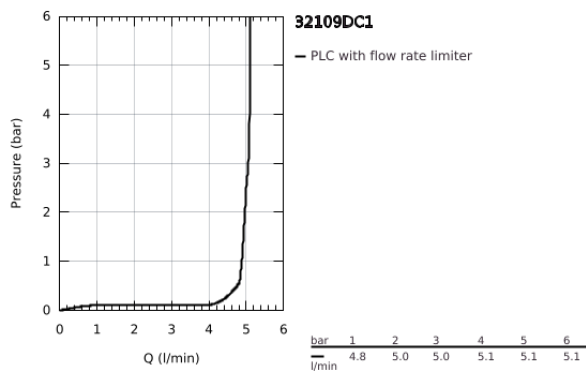

32 109 DC1 LINEARE SINGLE-LEVER BASIN MIXER 1/2" XS-SIZE

PRODUCT DESCRIPTION

- Colour: supersteel
- single hole installation
- metal lever
- GROHE SilkMove 28 mm ceramic cartridge
- with temperature limiter
- GROHE LongLife finish
- GROHE EcoJoy - less water, perfect flow
- maximum flow rate (at 3 bar): 5 l/min
- SpeedClean mousseur
- GROHE FastFixation Plus installation system
- pop-up waste set 1 1/4"
- flexible connection hoses

32 109 DC1 LINEARE SINGLE-LEVER BASIN MIXER 1/2" XS-SIZE

SPARE PARTS

- 1: Lever (Spare part-nr. 46980DC0)
 - 2: Cap (Spare part-nr. 46581DC0)
 - 3: retaining ring (Spare part-nr. 07419000)
 - 4: Cartridge (Spare part-nr. 46580000)
 - 5: Mousseur (Spare part-nr. 48159DC0)
 - 6: Pop-up rod (Spare part-nr. 46739EN0)
 - 7: Shank mounting kit (Spare part-nr. 46645000)
 - 8: Waste set 1 1/4" (Spare part-nr. 28910DC0)
 - 8.1: Plug (Spare part-nr. 07182DC0)
 - 8.2: Eccentric rod (Spare part-nr. 07052000)
 - 9: Mounting wrench (Spare part-nr. 19017000)*
 - 10: Eccentric rod (Spare part-nr. 07341000)*
- * Optional accessories