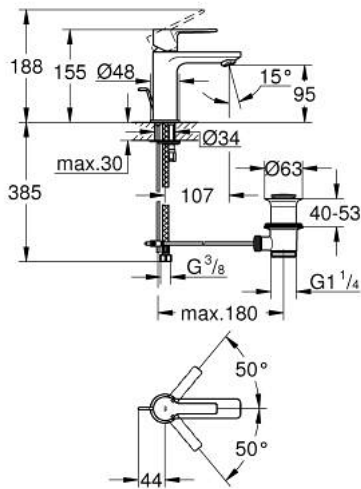

32 109 DC1 LINEARE SINGLE-LEVER BASIN MIXER 1/2" XS-SIZE

PRODUCT DESCRIPTION

- Tyc: supersteel
- single hole installation
- metal lever
- GROHE SilkMove 28 mm ceramic cartridge
- with temperature limiter
- GROHE LongLife finish
- GROHE EcoJoy - Less water, perfect flow
- maximum flow rate (at 3 bar): 5 l/min
- SpeedClean mousseur
- GROHE FastFixation Plus installation system
- pop-up waste set 1 1/4"
- flexible connection hoses

32 109 DC1 LINEARE SINGLE-LEVER BASIN MIXER 1/2" XS-SIZE

SPARE PARTS

- 1: Lever (Spare part-nr. 46980DC0)
- 2: Cap (Spare part-nr. 46581DC0)
- 3: Fitting ring (Spare part-nr. 07419000)
- 4: Cartridge (Spare part-nr. 46580000)
- 5: Mousseur (Spare part-nr. 48159DC0)
- 6: Pop-up rod (Spare part-nr. 46739EN0)
- 7: Shank mounting kit (Spare part-nr. 46645000)
- 8: Waste set 1 1/4" (Spare part-nr. 28910DC0)
- 8.1: Plug (Spare part-nr. 07182DC0)
- 8.2: Eccentric rod (Spare part-nr. 07052000)
- 9: Mounting wrench (Spare part-nr. 19017000)*
- 10: Eccentric rod (Spare part-nr. 07341000)*