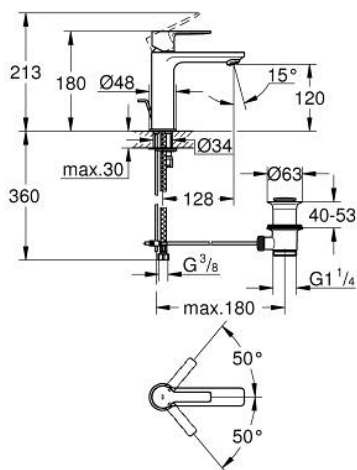

32 114 001 LINEARE BASIN MIXER 1/2"
S-SIZE

PRODUCT DESCRIPTION

- Colour: chrome
- single hole installation
- metal lever
- GROHE SilkMove 28 mm ceramic cartridge
- with temperature limiter
- GROHE LongLife finish
- GROHE EcoJoy - less water, perfect flow
- maximum flow rate (at 3 bar): 5 l/min
- SpeedClean mousseur
- GROHE FastFixation Plus installation system
- pop-up waste set 1 1/4"
- flexible connection hoses

32 114 001 **LINEARE BASIN MIXER 1/2"**
S-SIZE

SPARE PARTS

- 1: Lever (Spare part-nr. 46980000)
- 2: Cap (Spare part-nr. 46581000)
- 3: retaining ring (Spare part-nr. 07419000)
- 4: Cartridge (Spare part-nr. 46580000)
- 5: Mousseur (Spare part-nr. 48159000)
- 6: Pop-up rod (Spare part-nr. 46739000)
- 7: Shank mounting kit (Spare part-nr. 46645000)
- 8: Waste set 1 1/4" (Spare part-nr. 28910000)
- 8.1: Plug (Spare part-nr. 07182000)
- 8.2: Eccentric rod (Spare part-nr. 07052000)
- 9: Mounting wrench (Spare part-nr. 19017000)*
- 10: Eccentric rod (Spare part-nr. 07341000)*