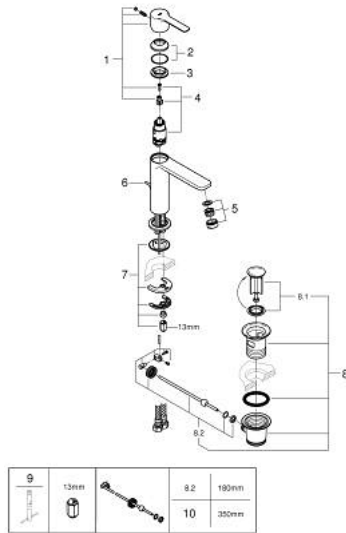

32 114 001 LINEARE BASIN MIXER 1/2"
S-SIZE

PRODUCT DESCRIPTION

- Colour: chrome
- single hole installation
- metal lever
- GROHE SilkMove 28 mm ceramic cartridge
- with temperature limiter
- GROHE LongLife finish
- GROHE EcoJoy - less water, perfect flow
- maximum flow rate (at 3 bar): 5 l/min
- SpeedClean mousseur
- GROHE FastFixation Plus installation system
- pop-up waste set 1 1/4"
- flexible connection hoses

32 114 001 **LINEARE BASIN MIXER 1/2"**
S-SIZE

SPARE PARTS

- 1: Lever (Spare part-nr. 46980000)
- 2: Cap (Spare part-nr. 46581000)
- 3: retaining ring (Spare part-nr. 07419000)
- 4: Cartridge (Spare part-nr. 46580000)
- 5: Mousseur (Spare part-nr. 48159000)
- 6: Pop-up rod (Spare part-nr. 46739000)
- 7: Shank mounting kit (Spare part-nr. 46645000)
- 8: Waste set 1 1/4" (Spare part-nr. 28910000)
- 8.1: Plug (Spare part-nr. 07182000)
- 8.2: Eccentric rod (Spare part-nr. 07052000)
- 9: Mounting wrench (Spare part-nr. 19017000)*
- 10: Eccentric rod (Spare part-nr. 07341000)*