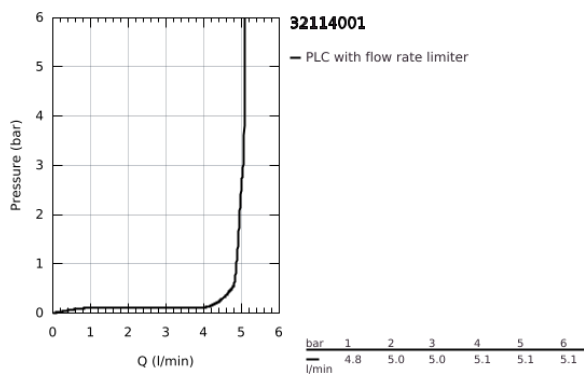

32 114 001 LINEARE BASIN MIXER 1/2"
S-SIZE

PRODUCT DESCRIPTION

- Colour: chrome
- single hole installation
- metal lever
- GROHE SilkMove 28 mm ceramic cartridge
- with temperature limiter
- GROHE LongLife finish
- GROHE EcoJoy - less water, perfect flow
- maximum flow rate (at 3 bar): 5 l/min
- SpeedClean mousseur
- GROHE FastFixation Plus installation system
- pop-up waste set 1 1/4"
- flexible connection hoses

32 114 001 **LINEARE BASIN MIXER 1/2"**
S-SIZE

SPARE PARTS

- 1: Lever (Spare part-nr. 46980000)
- 2: Cap (Spare part-nr. 46581000)
- 3: retaining ring (Spare part-nr. 07419000)
- 4: Cartridge (Spare part-nr. 46580000)
- 5: Mousseur (Spare part-nr. 48159000)
- 6: Pop-up rod (Spare part-nr. 46739000)
- 7: Shank mounting kit (Spare part-nr. 46645000)
- 8: Waste set 1 1/4" (Spare part-nr. 28910000)
- 8.1: Plug (Spare part-nr. 07182000)
- 8.2: Eccentric rod (Spare part-nr. 07052000)
- 9: Mounting wrench (Spare part-nr. 19017000)*
- 10: Eccentric rod (Spare part-nr. 07341000)*