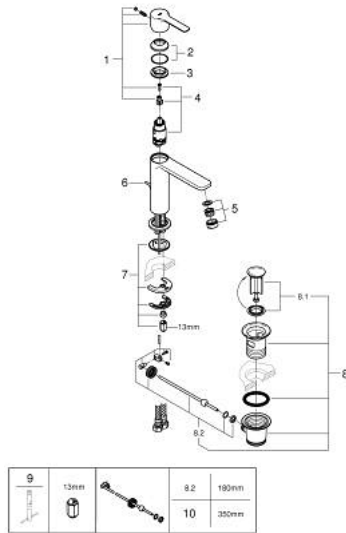

32 114 001 LINEARE BASIN MIXER 1/2"  
S-SIZE

**PRODUCT DESCRIPTION**

- Tyc: Chrome
- single hole installation
- metal lever
- GROHE SilkMove 28 mm ceramic cartridge
- with temperature limiter
- GROHE LongLife finish
- GROHE EcoJoy - Less water, perfect flow
- maximum flow rate (at 3 bar): 5 l/min
- SpeedClean mousseur
- GROHE FastFixation Plus installation system
- pop-up waste set 1 1/4"
- flexible connection hoses

32 114 001 **LINEARE BASIN MIXER 1/2"**  
**S-SIZE**

**SPARE PARTS**

- 1: Lever (Spare part-nr. 46980000)
- 2: Cap (Spare part-nr. 46581000)
- 3: Fitting ring (Spare part-nr. 07419000)
- 4: Cartridge (Spare part-nr. 46580000)
- 5: Mousseur (Spare part-nr. 48159000)
- 6: Pop-up rod (Spare part-nr. 46739000)
- 7: Shank mounting kit (Spare part-nr. 46645000)
- 8: Waste set 1 1/4" (Spare part-nr. 28910000)
- 8.1: Plug (Spare part-nr. 07182000)
- 8.2: Eccentric rod (Spare part-nr. 07052000)
- 9: Mounting wrench (Spare part-nr. 19017000)\*
- 10: Eccentric rod (Spare part-nr. 07341000)\*