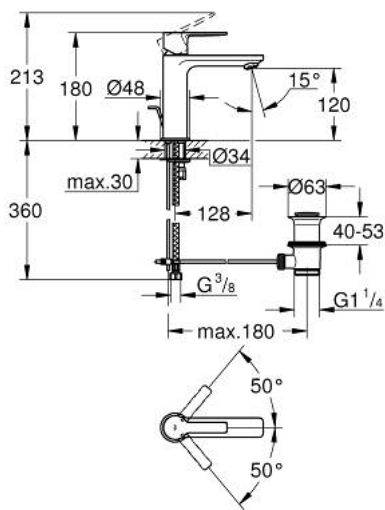

32 114 001 LINEARE BASIN MIXER 1/2"  
S-SIZE

**PRODUCT DESCRIPTION**

- Tyc: Chrome
- single hole installation
- metal lever
- GROHE SilkMove 28 mm ceramic cartridge
- with temperature limiter
- GROHE LongLife finish
- GROHE EcoJoy - Less water, perfect flow
- maximum flow rate (at 3 bar): 5 l/min
- SpeedClean mousseur
- GROHE FastFixation Plus installation system
- pop-up waste set 1 1/4"
- flexible connection hoses

32 114 001 **LINEARE BASIN MIXER 1/2"**  
**S-SIZE**

**SPARE PARTS**

- 1: Lever (Spare part-nr. 46980000)
- 2: Cap (Spare part-nr. 46581000)
- 3: Fitting ring (Spare part-nr. 07419000)
- 4: Cartridge (Spare part-nr. 46580000)
- 5: Mousseur (Spare part-nr. 48159000)
- 6: Pop-up rod (Spare part-nr. 46739000)
- 7: Shank mounting kit (Spare part-nr. 46645000)
- 8: Waste set 1 1/4" (Spare part-nr. 28910000)
- 8.1: Plug (Spare part-nr. 07182000)
- 8.2: Eccentric rod (Spare part-nr. 07052000)
- 9: Mounting wrench (Spare part-nr. 19017000)\*
- 10: Eccentric rod (Spare part-nr. 07341000)\*