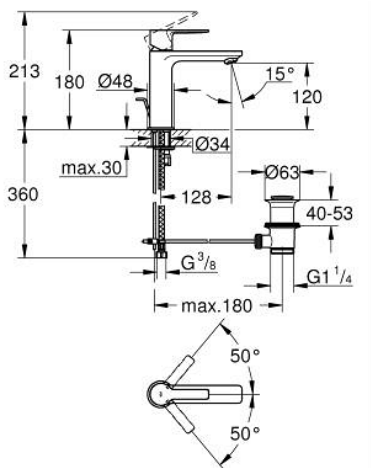

32 114 AL1 LINEARE BASIN MIXER 1/2"
S-SIZE

PRODUCT DESCRIPTION

- Colour: brushed hard graphite
- single hole installation
- metal lever
- GROHE SilkMove 28 mm ceramic cartridge
- with temperature limiter
- GROHE LongLife finish
- GROHE EcoJoy - less water, perfect flow
- maximum flow rate (at 3 bar): 5 l/min
- SpeedClean mousseur
- GROHE FastFixation Plus installation system
- pop-up waste set 1 1/4"
- flexible connection hoses

32 114 AL1 LINEARE BASIN MIXER 1/2" S-SIZE

SPARE PARTS

- 1: Lever (Spare part-nr. 46980AL0)
- 2: Cap (Spare part-nr. 46581AL0)
- 3: retaining ring (Spare part-nr. 07419000)
- 4: Cartridge (Spare part-nr. 46580000)
- 5: Mousseur (Spare part-nr. 48159AL0)
- 6: Pop-up rod (Spare part-nr. 46739AL0)
- 7: Shank mounting kit (Spare part-nr. 46645000)
- 8: Waste set 1 1/4" (Spare part-nr. 28910AL0)
- 8.1: Plug (Spare part-nr. 07182AL0)
- 8.2: Eccentric rod (Spare part-nr. 07052000)
- 9: Mounting wrench (Spare part-nr. 19017000)*
- 10: Eccentric rod (Spare part-nr. 07341000)*