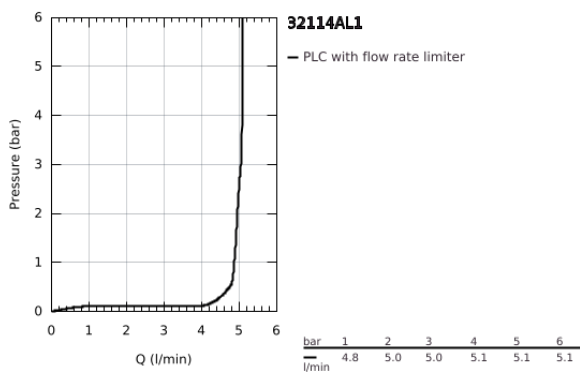

32 114 AL1 LINEARE BASIN MIXER 1/2"
S-SIZE

PRODUCT DESCRIPTION

- Colour: brushed hard graphite
- single hole installation
- metal lever
- GROHE SilkMove 28 mm ceramic cartridge
- with temperature limiter
- GROHE LongLife finish
- GROHE EcoJoy - less water, perfect flow
- maximum flow rate (at 3 bar): 5 l/min
- SpeedClean mousseur
- GROHE FastFixation Plus installation system
- pop-up waste set 1 1/4"
- flexible connection hoses

32 114 AL1 LINEARE BASIN MIXER 1/2" S-SIZE

SPARE PARTS

- 1: Lever (Spare part-nr. 46980AL0)
- 2: Cap (Spare part-nr. 46581AL0)
- 3: retaining ring (Spare part-nr. 07419000)
- 4: Cartridge (Spare part-nr. 46580000)
- 5: Mousseur (Spare part-nr. 48159AL0)
- 6: Pop-up rod (Spare part-nr. 46739AL0)
- 7: Shank mounting kit (Spare part-nr. 46645000)
- 8: Waste set 1 1/4" (Spare part-nr. 28910AL0)
- 8.1: Plug (Spare part-nr. 07182AL0)
- 8.2: Eccentric rod (Spare part-nr. 07052000)
- 9: Mounting wrench (Spare part-nr. 19017000)*
- 10: Eccentric rod (Spare part-nr. 07341000)*