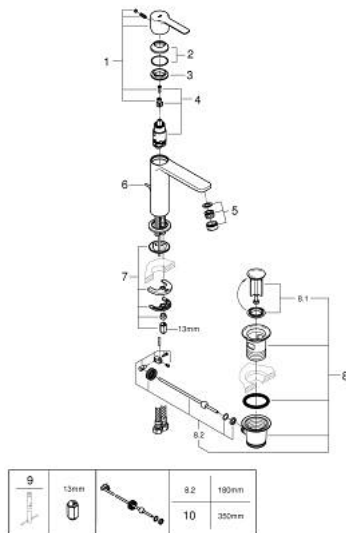

32 114 AL1 LINEARE BASIN MIXER 1/2"
S-SIZE

PRODUCT DESCRIPTION

- Colour: brushed hard graphite
- single hole installation
- metal lever
- GROHE SilkMove 28 mm ceramic cartridge
- with temperature limiter
- GROHE LongLife finish
- GROHE EcoJoy - less water, perfect flow
- maximum flow rate (at 3 bar): 5 l/min
- SpeedClean mousseur
- GROHE FastFixation Plus installation system
- pop-up waste set 1 1/4"
- flexible connection hoses

32 114 AL1 LINEARE BASIN MIXER 1/2" S-SIZE

SPARE PARTS

- 1: Lever (Spare part-nr. 46980AL0)
- 2: Cap (Spare part-nr. 46581AL0)
- 3: retaining ring (Spare part-nr. 07419000)
- 4: Cartridge (Spare part-nr. 46580000)
- 5: Mousseur (Spare part-nr. 48159AL0)
- 6: Pop-up rod (Spare part-nr. 46739AL0)
- 7: Shank mounting kit (Spare part-nr. 46645000)
- 8: Waste set 1 1/4" (Spare part-nr. 28910AL0)
- 8.1: Plug (Spare part-nr. 07182AL0)
- 8.2: Eccentric rod (Spare part-nr. 07052000)
- 9: Mounting wrench (Spare part-nr. 19017000)*
- 10: Eccentric rod (Spare part-nr. 07341000)*