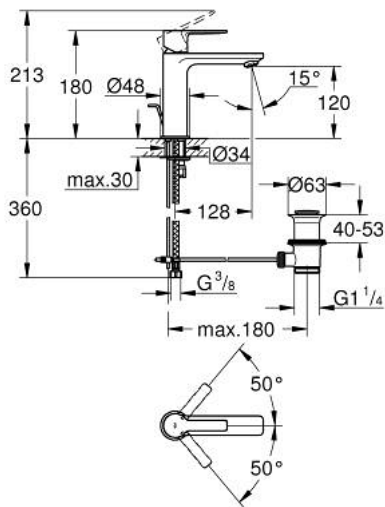

32 114 AL1 LINEARE BASIN MIXER 1/2" S-SIZE

PRODUCT DESCRIPTION

- Tyc: brushed hard graphite
- single hole installation
- metal lever
- GROHE SilkMove 28 mm ceramic cartridge
- with temperature limiter
- GROHE LongLife finish
- GROHE EcoJoy - Less water, perfect flow
- maximum flow rate (at 3 bar): 5 l/min
- SpeedClean mousseur
- GROHE FastFixation Plus installation system
- pop-up waste set 1 1/4"
- flexible connection hoses

32 114 AL1 LINEARE BASIN MIXER 1/2" S-SIZE

SPARE PARTS

- 1: Lever (Spare part-nr. 46980AL0)
- 2: Cap (Spare part-nr. 46581AL0)
- 3: Fitting ring (Spare part-nr. 07419000)
- 4: Cartridge (Spare part-nr. 46580000)
- 5: Mousseur (Spare part-nr. 48159AL0)
- 6: Pop-up rod (Spare part-nr. 46739AL0)
- 7: Shank mounting kit (Spare part-nr. 46645000)
- 8: Waste set 1 1/4" (Spare part-nr. 28910AL0)
- 8.1: Plug (Spare part-nr. 07182AL0)
- 8.2: Eccentric rod (Spare part-nr. 07052000)
- 9: Mounting wrench (Spare part-nr. 19017000)*
- 10: Eccentric rod (Spare part-nr. 07341000)*