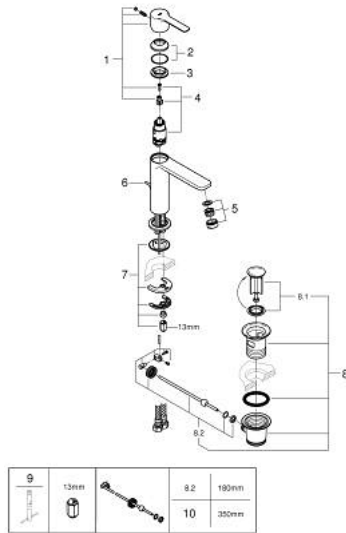

32 114 AL1 LINEARE BASIN MIXER 1/2" S-SIZE

PRODUCT DESCRIPTION

- Tyc: brushed hard graphite
- single hole installation
- metal lever
- GROHE SilkMove 28 mm ceramic cartridge
- with temperature limiter
- GROHE LongLife finish
- GROHE EcoJoy - Less water, perfect flow
- maximum flow rate (at 3 bar): 5 l/min
- SpeedClean mousseur
- GROHE FastFixation Plus installation system
- pop-up waste set 1 1/4"
- flexible connection hoses

32 114 AL1 LINEARE BASIN MIXER 1/2" S-SIZE

SPARE PARTS

- 1: Lever (Spare part-nr. 46980AL0)
- 2: Cap (Spare part-nr. 46581AL0)
- 3: Fitting ring (Spare part-nr. 07419000)
- 4: Cartridge (Spare part-nr. 46580000)
- 5: Mousseur (Spare part-nr. 48159AL0)
- 6: Pop-up rod (Spare part-nr. 46739AL0)
- 7: Shank mounting kit (Spare part-nr. 46645000)
- 8: Waste set 1 1/4" (Spare part-nr. 28910AL0)
- 8.1: Plug (Spare part-nr. 07182AL0)
- 8.2: Eccentric rod (Spare part-nr. 07052000)
- 9: Mounting wrench (Spare part-nr. 19017000)*
- 10: Eccentric rod (Spare part-nr. 07341000)*