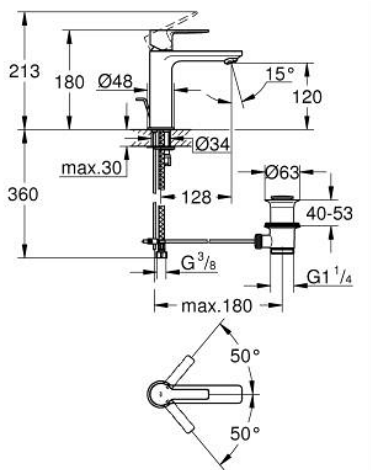

32 114 DC1 LINEARE BASIN MIXER 1/2"
S-SIZE

PRODUCT DESCRIPTION

- Colour: supersteel
- single hole installation
- metal lever
- GROHE SilkMove 28 mm ceramic cartridge
- with temperature limiter
- GROHE LongLife finish
- GROHE EcoJoy - less water, perfect flow
- maximum flow rate (at 3 bar): 5 l/min
- SpeedClean mousseur
- GROHE FastFixation Plus installation system
- pop-up waste set 1 1/4"
- flexible connection hoses

32 114 DC1 LINEARE BASIN MIXER 1/2" S-SIZE

SPARE PARTS

- 1: Lever (Spare part-nr. 46980DC0)
- 2: Cap (Spare part-nr. 46581DC0)
- 3: retaining ring (Spare part-nr. 07419000)
- 4: Cartridge (Spare part-nr. 46580000)
- 5: Mousseur (Spare part-nr. 48159DC0)
- 6: Pop-up rod (Spare part-nr. 46739EN0)
- 7: Shank mounting kit (Spare part-nr. 46645000)
- 8: Waste set 1 1/4" (Spare part-nr. 28910DC0)
- 8.1: Plug (Spare part-nr. 07182DC0)
- 8.2: Eccentric rod (Spare part-nr. 07052000)
- 9: Mounting wrench (Spare part-nr. 19017000)*
- 10: Eccentric rod (Spare part-nr. 07341000)*