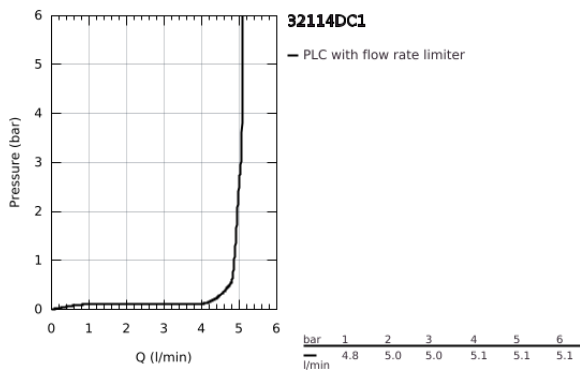

32 114 DC1 LINEARE BASIN MIXER 1/2"
S-SIZE

PRODUCT DESCRIPTION

- Colour: supersteel
- single hole installation
- metal lever
- GROHE SilkMove 28 mm ceramic cartridge
- with temperature limiter
- GROHE LongLife finish
- GROHE EcoJoy - less water, perfect flow
- maximum flow rate (at 3 bar): 5 l/min
- SpeedClean mousseur
- GROHE FastFixation Plus installation system
- pop-up waste set 1 1/4"
- flexible connection hoses

32 114 DC1 LINEARE BASIN MIXER 1/2" S-SIZE

SPARE PARTS

- 1: Lever (Spare part-nr. 46980DC0)
- 2: Cap (Spare part-nr. 46581DC0)
- 3: retaining ring (Spare part-nr. 07419000)
- 4: Cartridge (Spare part-nr. 46580000)
- 5: Mousseur (Spare part-nr. 48159DC0)
- 6: Pop-up rod (Spare part-nr. 46739EN0)
- 7: Shank mounting kit (Spare part-nr. 46645000)
- 8: Waste set 1 1/4" (Spare part-nr. 28910DC0)
- 8.1: Plug (Spare part-nr. 07182DC0)
- 8.2: Eccentric rod (Spare part-nr. 07052000)
- 9: Mounting wrench (Spare part-nr. 19017000)*
- 10: Eccentric rod (Spare part-nr. 07341000)*