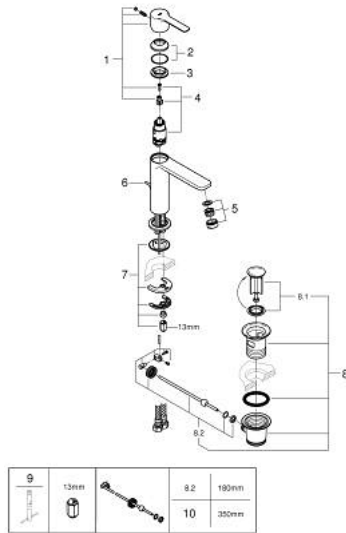

32 114 DC1 LINEARE BASIN MIXER 1/2"
S-SIZE

PRODUCT DESCRIPTION

- Colour: supersteel
- single hole installation
- metal lever
- GROHE SilkMove 28 mm ceramic cartridge
- with temperature limiter
- GROHE LongLife finish
- GROHE EcoJoy - less water, perfect flow
- maximum flow rate (at 3 bar): 5 l/min
- SpeedClean mousseur
- GROHE FastFixation Plus installation system
- pop-up waste set 1 1/4"
- flexible connection hoses

32 114 DC1 LINEARE BASIN MIXER 1/2" S-SIZE

SPARE PARTS

- 1: Lever (Spare part-nr. 46980DC0)
- 2: Cap (Spare part-nr. 46581DC0)
- 3: retaining ring (Spare part-nr. 07419000)
- 4: Cartridge (Spare part-nr. 46580000)
- 5: Mousseur (Spare part-nr. 48159DC0)
- 6: Pop-up rod (Spare part-nr. 46739EN0)
- 7: Shank mounting kit (Spare part-nr. 46645000)
- 8: Waste set 1 1/4" (Spare part-nr. 28910DC0)
- 8.1: Plug (Spare part-nr. 07182DC0)
- 8.2: Eccentric rod (Spare part-nr. 07052000)
- 9: Mounting wrench (Spare part-nr. 19017000)*
- 10: Eccentric rod (Spare part-nr. 07341000)*