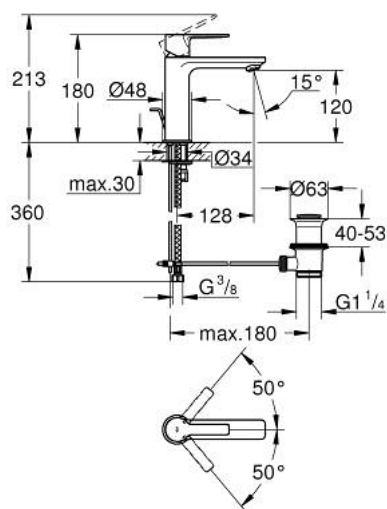

32 114 DC1 LINEARE BASIN MIXER 1/2" S-SIZE

PRODUCT DESCRIPTION

- Tyc: supersteel
- single hole installation
- metal lever
- GROHE SilkMove 28 mm ceramic cartridge
- with temperature limiter
- GROHE LongLife finish
- GROHE EcoJoy - Less water, perfect flow
- maximum flow rate (at 3 bar): 5 l/min
- SpeedClean mousseur
- GROHE FastFixation Plus installation system
- pop-up waste set 1 1/4"
- flexible connection hoses

32 114 DC1 LINEARE BASIN MIXER 1/2" S-SIZE

SPARE PARTS

- 1: Lever (Spare part-nr. 46980DC0)
- 2: Cap (Spare part-nr. 46581DC0)
- 3: Fitting ring (Spare part-nr. 07419000)
- 4: Cartridge (Spare part-nr. 46580000)
- 5: Mousseur (Spare part-nr. 48159DC0)
- 6: Pop-up rod (Spare part-nr. 46739EN0)
- 7: Shank mounting kit (Spare part-nr. 46645000)
- 8: Waste set 1 1/4" (Spare part-nr. 28910DC0)
- 8.1: Plug (Spare part-nr. 07182DC0)
- 8.2: Eccentric rod (Spare part-nr. 07052000)
- 9: Mounting wrench (Spare part-nr. 19017000)*
- 10: Eccentric rod (Spare part-nr. 07341000)*