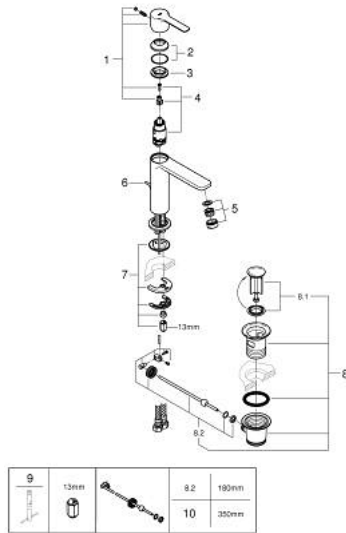

32 114 DC1 LINEARE BASIN MIXER 1/2" S-SIZE

PRODUCT DESCRIPTION

- Tyc: supersteel
- single hole installation
- metal lever
- GROHE SilkMove 28 mm ceramic cartridge
- with temperature limiter
- GROHE LongLife finish
- GROHE EcoJoy - Less water, perfect flow
- maximum flow rate (at 3 bar): 5 l/min
- SpeedClean mousseur
- GROHE FastFixation Plus installation system
- pop-up waste set 1 1/4"
- flexible connection hoses

32 114 DC1 LINEARE BASIN MIXER 1/2" S-SIZE

SPARE PARTS

- 1: Lever (Spare part-nr. 46980DC0)
- 2: Cap (Spare part-nr. 46581DC0)
- 3: Fitting ring (Spare part-nr. 07419000)
- 4: Cartridge (Spare part-nr. 46580000)
- 5: Mousseur (Spare part-nr. 48159DC0)
- 6: Pop-up rod (Spare part-nr. 46739EN0)
- 7: Shank mounting kit (Spare part-nr. 46645000)
- 8: Waste set 1 1/4" (Spare part-nr. 28910DC0)
- 8.1: Plug (Spare part-nr. 07182DC0)
- 8.2: Eccentric rod (Spare part-nr. 07052000)
- 9: Mounting wrench (Spare part-nr. 19017000)*
- 10: Eccentric rod (Spare part-nr. 07341000)*