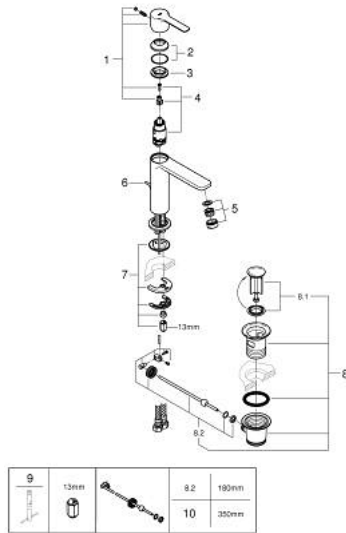

32 114 DL1 LINEARE BASIN MIXER 1/2"
S-SIZE

PRODUCT DESCRIPTION

- Colour: brushed warm sunset
- single hole installation
- metal lever
- GROHE SilkMove 28 mm ceramic cartridge
- with temperature limiter
- GROHE LongLife finish
- GROHE EcoJoy - less water, perfect flow
- maximum flow rate (at 3 bar): 5 l/min
- SpeedClean mousseur
- GROHE FastFixation Plus installation system
- pop-up waste set 1 1/4"
- flexible connection hoses

32 114 DL1 LINEARE BASIN MIXER 1/2" S-SIZE

SPARE PARTS

- 1: lever (Spare part-nr. 46980DL0)
- 2: Cap (Spare part-nr. 46581DL0)
- 3: retaining ring (Spare part-nr. 07419000)
- 4: Cartridge (Spare part-nr. 46580000)
- 5: flow control (Spare part-nr. 48159DL0)
- 6: lift rod (Spare part-nr. 46739DL0)
- 7: Shank mounting kit (Spare part-nr. 46645000)
- 8: Waste set 1 1/4" (Spare part-nr. 28910DL0)
- 8.1: Plug (Spare part-nr. 07182DL0)
- 8.2: Eccentric rod (Spare part-nr. 07052000)
- 9: Mounting wrench (Spare part-nr. 19017000)*
- 10: Eccentric rod (Spare part-nr. 07341000)*