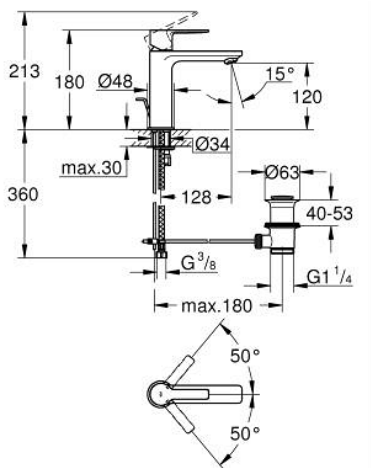

32 114 DL1 LINEARE BASIN MIXER 1/2"
S-SIZE

PRODUCT DESCRIPTION

- Colour: brushed warm sunset
- single hole installation
- metal lever
- GROHE SilkMove 28 mm ceramic cartridge
- with temperature limiter
- GROHE LongLife finish
- GROHE EcoJoy - less water, perfect flow
- maximum flow rate (at 3 bar): 5 l/min
- SpeedClean mousseur
- GROHE FastFixation Plus installation system
- pop-up waste set 1 1/4"
- flexible connection hoses

32 114 DL1 LINEARE BASIN MIXER 1/2" S-SIZE

SPARE PARTS

- 1: lever (Spare part-nr. 46980DL0)
- 2: Cap (Spare part-nr. 46581DL0)
- 3: retaining ring (Spare part-nr. 07419000)
- 4: Cartridge (Spare part-nr. 46580000)
- 5: flow control (Spare part-nr. 48159DL0)
- 6: lift rod (Spare part-nr. 46739DL0)
- 7: Shank mounting kit (Spare part-nr. 46645000)
- 8: Waste set 1 1/4" (Spare part-nr. 28910DL0)
- 8.1: Plug (Spare part-nr. 07182DL0)
- 8.2: Eccentric rod (Spare part-nr. 07052000)
- 9: Mounting wrench (Spare part-nr. 19017000)*
- 10: Eccentric rod (Spare part-nr. 07341000)*