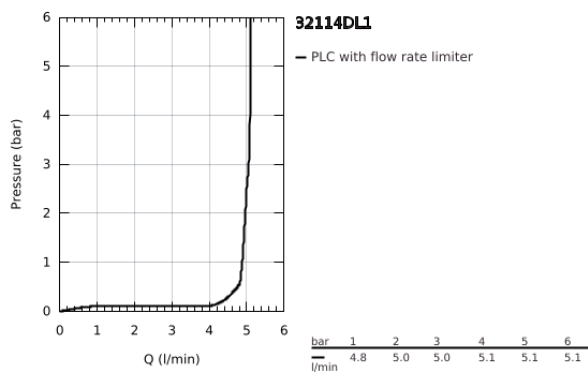

32 114 DL1 LINEARE BASIN MIXER 1/2"
S-SIZE

PRODUCT DESCRIPTION

- Colour: brushed warm sunset
- single hole installation
- metal lever
- GROHE SilkMove 28 mm ceramic cartridge
- with temperature limiter
- GROHE LongLife finish
- GROHE EcoJoy - less water, perfect flow
- maximum flow rate (at 3 bar): 5 l/min
- SpeedClean mousseur
- GROHE FastFixation Plus installation system
- pop-up waste set 1 1/4"
- flexible connection hoses

32 114 DL1 LINEARE BASIN MIXER 1/2" S-SIZE

SPARE PARTS

- 1: lever (Spare part-nr. 46980DL0)
- 2: Cap (Spare part-nr. 46581DL0)
- 3: retaining ring (Spare part-nr. 07419000)
- 4: Cartridge (Spare part-nr. 46580000)
- 5: flow control (Spare part-nr. 48159DL0)
- 6: lift rod (Spare part-nr. 46739DL0)
- 7: Shank mounting kit (Spare part-nr. 46645000)
- 8: Waste set 1 1/4" (Spare part-nr. 28910DL0)
- 8.1: Plug (Spare part-nr. 07182DL0)
- 8.2: Eccentric rod (Spare part-nr. 07052000)
- 9: Mounting wrench (Spare part-nr. 19017000)*
- 10: Eccentric rod (Spare part-nr. 07341000)*