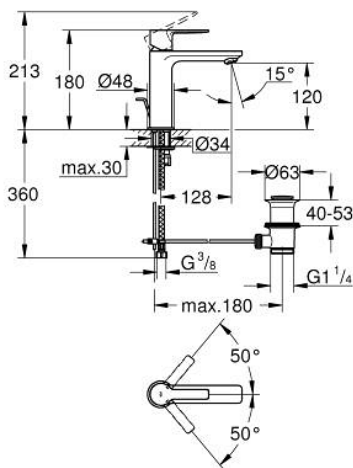

## 32 114 GN1 LINEARE BASIN MIXER 1/2" S-SIZE

### PRODUCT DESCRIPTION

- Colour: brushed cool sunrise
- single hole installation
- metal lever
- GROHE SilkMove 28 mm ceramic cartridge
- with temperature limiter
- GROHE LongLife finish
- GROHE EcoJoy - less water, perfect flow
- maximum flow rate (at 3 bar): 5 l/min
- SpeedClean mousseur
- GROHE FastFixation Plus installation system
- pop-up waste set 1 1/4"
- flexible connection hoses

### SPARE PARTS

- 1: lever (Spare part-nr. 46980GN0)
  - 2: Cap (Spare part-nr. 46581GN0)
  - 3: retaining ring (Spare part-nr. 07419000)
  - 4: Cartridge (Spare part-nr. 46580000)
  - 5: flow control (Spare part-nr. 48159GN0)
  - 6: Pop-up rod (Spare part-nr. 46739GN0)
  - 7: Shank mounting kit (Spare part-nr. 46645000)
  - 8: Waste set 1 1/4" (Spare part-nr. 28910GN0)
  - 8.1: Plug (Spare part-nr. 07182GN0)
  - 8.2: Eccentric rod (Spare part-nr. 07052000)
  - 9: Mounting wrench (Spare part-nr. 19017000)\*
  - 10: Eccentric rod (Spare part-nr. 07341000)\*
- \* Optional accessories