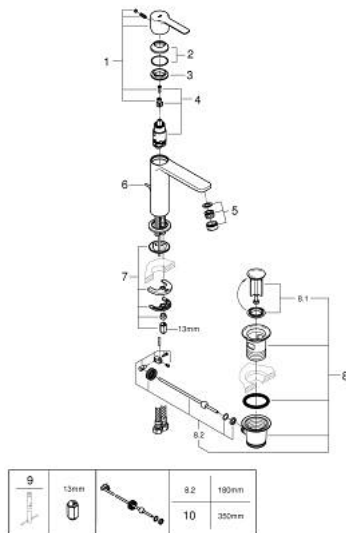

## 32 114 GN1 LINEARE BASIN MIXER 1/2" S-SIZE

### PRODUCT DESCRIPTION

- Colour: brushed cool sunrise
- single hole installation
- metal lever
- GROHE SilkMove 28 mm ceramic cartridge
- with temperature limiter
- GROHE LongLife finish
- GROHE EcoJoy - less water, perfect flow
- maximum flow rate (at 3 bar): 5 l/min
- SpeedClean mousseur
- GROHE FastFixation Plus installation system
- pop-up waste set 1 1/4"
- flexible connection hoses

### SPARE PARTS

- 1: lever (Spare part-nr. 46980GN0)
  - 2: Cap (Spare part-nr. 46581GN0)
  - 3: retaining ring (Spare part-nr. 07419000)
  - 4: Cartridge (Spare part-nr. 46580000)
  - 5: flow control (Spare part-nr. 48159GN0)
  - 6: Pop-up rod (Spare part-nr. 46739GN0)
  - 7: Shank mounting kit (Spare part-nr. 46645000)
  - 8: Waste set 1 1/4" (Spare part-nr. 28910GN0)
  - 8.1: Plug (Spare part-nr. 07182GN0)
  - 8.2: Eccentric rod (Spare part-nr. 07052000)
  - 9: Mounting wrench (Spare part-nr. 19017000)\*
  - 10: Eccentric rod (Spare part-nr. 07341000)\*
- \* Optional accessories