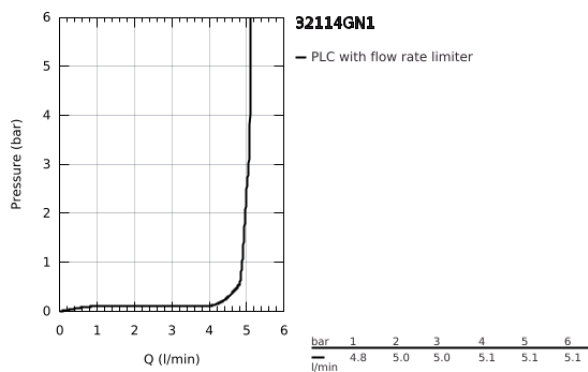

## 32 114 GN1 LINEARE BASIN MIXER 1/2" S-SIZE

### PRODUCT DESCRIPTION

- Colour: brushed cool sunrise
- single hole installation
- metal lever
- GROHE SilkMove 28 mm ceramic cartridge
- with temperature limiter
- GROHE LongLife finish
- GROHE EcoJoy - less water, perfect flow
- maximum flow rate (at 3 bar): 5 l/min
- SpeedClean mousseur
- GROHE FastFixation Plus installation system
- pop-up waste set 1 1/4"
- flexible connection hoses