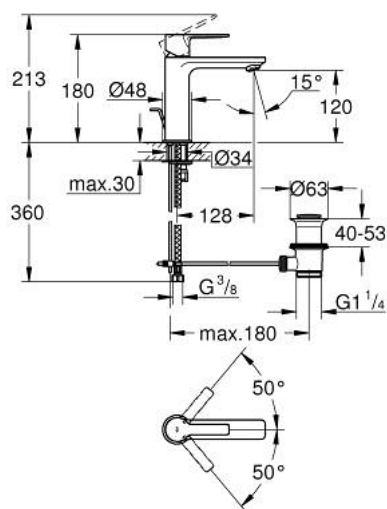

32 114 GN1 LINEARE BASIN MIXER 1/2" S-SIZE

PRODUCT DESCRIPTION

- Tyc: brushed cool sunrise
- single hole installation
- metal lever
- GROHE SilkMove 28 mm ceramic cartridge
- with temperature limiter
- GROHE LongLife finish
- GROHE EcoJoy - Less water, perfect flow
- maximum flow rate (at 3 bar): 5 l/min
- SpeedClean mousseur
- GROHE FastFixation Plus installation system
- pop-up waste set 1 1/4"
- flexible connection hoses

32 114 GN1 LINEARE BASIN MIXER 1/2" S-SIZE

SPARE PARTS

- 1: lever (Spare part-nr. 46980GN0)
 - 2: Cap (Spare part-nr. 46581GN0)
 - 3: Fitting ring (Spare part-nr. 07419000)
 - 4: Cartridge (Spare part-nr. 46580000)
 - 5: flow control (Spare part-nr. 48159GN0)
 - 6: Pop-up rod (Spare part-nr. 46739GN0)
 - 7: Shank mounting kit (Spare part-nr. 46645000)
 - 8: Waste set 1 1/4" (Spare part-nr. 28910GN0)
 - 8.1: Plug (Spare part-nr. 07182GN0)
 - 8.2: Eccentric rod (Spare part-nr. 07052000)
 - 9: Mounting wrench (Spare part-nr. 19017000)*
 - 10: Eccentric rod (Spare part-nr. 07341000)*
- * Optional accessories