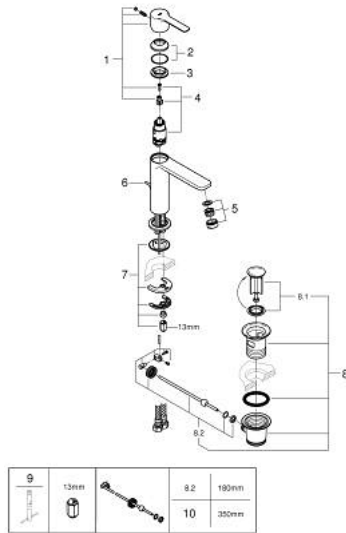

32 114 GN1 LINEARE BASIN MIXER 1/2" S-SIZE

PRODUCT DESCRIPTION

- Tyc: brushed cool sunrise
- single hole installation
- metal lever
- GROHE SilkMove 28 mm ceramic cartridge
- with temperature limiter
- GROHE LongLife finish
- GROHE EcoJoy - Less water, perfect flow
- maximum flow rate (at 3 bar): 5 l/min
- SpeedClean mousseur
- GROHE FastFixation Plus installation system
- pop-up waste set 1 1/4"
- flexible connection hoses

32 114 GN1 LINEARE BASIN MIXER 1/2" S-SIZE

SPARE PARTS

- 1: lever (Spare part-nr. 46980GN0)
 - 2: Cap (Spare part-nr. 46581GN0)
 - 3: Fitting ring (Spare part-nr. 07419000)
 - 4: Cartridge (Spare part-nr. 46580000)
 - 5: flow control (Spare part-nr. 48159GN0)
 - 6: Pop-up rod (Spare part-nr. 46739GN0)
 - 7: Shank mounting kit (Spare part-nr. 46645000)
 - 8: Waste set 1 1/4" (Spare part-nr. 28910GN0)
 - 8.1: Plug (Spare part-nr. 07182GN0)
 - 8.2: Eccentric rod (Spare part-nr. 07052000)
 - 9: Mounting wrench (Spare part-nr. 19017000)*
 - 10: Eccentric rod (Spare part-nr. 07341000)*
- * Optional accessories