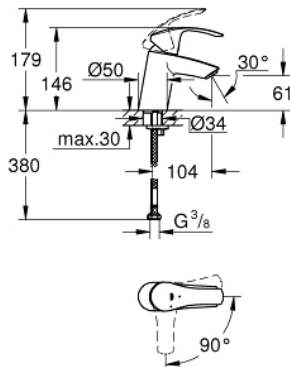

32 154 002 **EUROSMART BASIN MIXER 1/2"**  
**S-SIZE**

**PRODUCT DESCRIPTION**

- Colour: chrome
- single hole installation
- metal lever
- GROHE SilkMove 35 mm ceramic cartridge
- OpenCold - cold water flow in mid-lever position
- adjustable flow rate limiter
- with temperature limiter
- GROHE LongLife finish
- GROHE EcoJoy - less water, perfect flow
- maximum flow rate (at 3 bar): 5 l/min
- GROHE FastFixation rapid installation system
- smooth body
- flexible connection hoses

32 154 002 **EUROSMART BASIN MIXER 1/2"**  
**S-SIZE**

**SPARE PARTS**

- 1: Lever (Spare part-nr. 46902000)
  - 2: Cap (Spare part-nr. 46492000)
  - 3: Screw coupling (Spare part-nr. 46460000)
  - 4: Cartridge (Spare part-nr. 46863000)
  - 5: Mousseur (Spare part-nr. 48159000)
  - 6: Shank mounting kit (Spare part-nr. 46671000)
  - 7: Socket spanner (Spare part-nr. 19332000)\*
  - 8: Mounting wrench (Spare part-nr. 19017000)\*
- \* Optional accessories