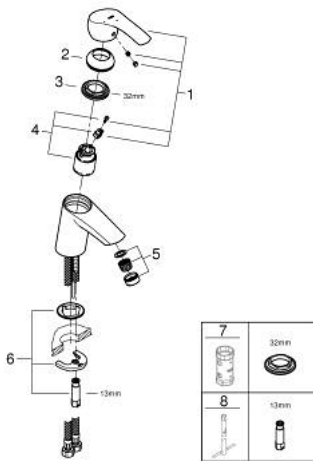

32 154 002 **EUROSMART BASIN MIXER 1/2"**
S-SIZE

PRODUCT DESCRIPTION

- Colour: chrome
- single hole installation
- metal lever
- GROHE SilkMove 35 mm ceramic cartridge
- EcoMode - cold water flow in mid-lever position saves energy
- adjustable flow rate limiter
- with temperature limiter
- GROHE LongLife finish
- GROHE EcoJoy - less water, perfect flow
- maximum flow rate (at 3 bar): 5 l/min
- GROHE FastFixation rapid installation system
- smooth body
- flexible connection hoses

32 154 002 **EUROSMART BASIN MIXER 1/2"**
S-SIZE

SPARE PARTS

- 1: Lever (Spare part-nr. 46902000)
 - 2: Cap (Spare part-nr. 46492000)
 - 3: Screw coupling (Spare part-nr. 46460000)
 - 4: Cartridge (Spare part-nr. 46863000)
 - 5: Mousseur (Spare part-nr. 48159000)
 - 6: Shank mounting kit (Spare part-nr. 46671000)
 - 7: Socket spanner (Spare part-nr. 19332000)*
 - 8: Mounting wrench (Spare part-nr. 19017000)*
- * Optional accessories