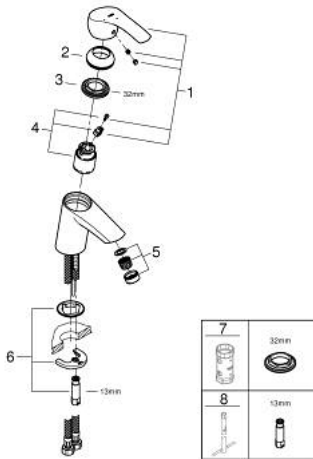

32 154 002 **EUROSMART BASIN MIXER 1/2"**  
**S-SIZE**

**PRODUCT DESCRIPTION**

- Colour: chrome
- single hole installation
- metal lever
- GROHE SilkMove 35 mm ceramic cartridge
- OpenCold - cold water flow in mid-lever position
- adjustable flow rate limiter
- with temperature limiter
- GROHE LongLife finish
- GROHE EcoJoy - less water, perfect flow
- maximum flow rate (at 3 bar): 5 l/min
- GROHE FastFixation rapid installation system
- smooth body
- flexible connection hoses

32 154 002 **EUROSMART BASIN MIXER 1/2"**  
**S-SIZE**

**SPARE PARTS**

- 1: Lever (Spare part-nr. 46902000)
  - 2: Cap (Spare part-nr. 46492000)
  - 3: Screw coupling (Spare part-nr. 46460000)
  - 4: Cartridge (Spare part-nr. 46863000)
  - 5: Mousseur (Spare part-nr. 48159000)
  - 6: Shank mounting kit (Spare part-nr. 46671000)
  - 7: Socket spanner (Spare part-nr. 19332000)\*
  - 8: Mounting wrench (Spare part-nr. 19017000)\*
- \* Optional accessories