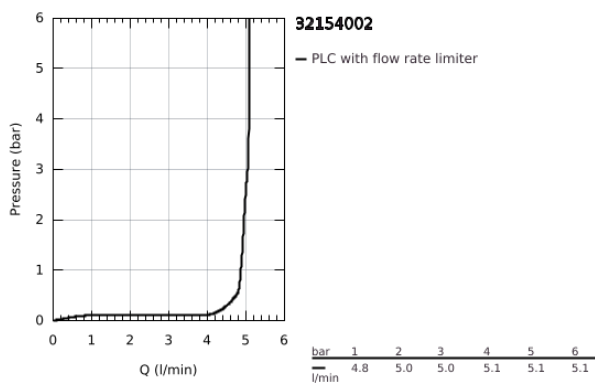

32 154 002 **EUROSMART BASIN MIXER 1/2"**  
**S-SIZE**

**PRODUCT DESCRIPTION**

- Colour: chrome
- single hole installation
- metal lever
- GROHE SilkMove 35 mm ceramic cartridge
- OpenCold - cold water flow in mid-lever position
- adjustable flow rate limiter
- with temperature limiter
- GROHE LongLife finish
- GROHE EcoJoy - less water, perfect flow
- maximum flow rate (at 3 bar): 5 l/min
- GROHE FastFixation rapid installation system
- smooth body
- flexible connection hoses

32 154 002 **EUROSMART BASIN MIXER 1/2"**  
**S-SIZE**

**SPARE PARTS**

- 1: Lever (Spare part-nr. 46902000)
  - 2: Cap (Spare part-nr. 46492000)
  - 3: Screw coupling (Spare part-nr. 46460000)
  - 4: Cartridge (Spare part-nr. 46863000)
  - 5: Mousseur (Spare part-nr. 48159000)
  - 6: Shank mounting kit (Spare part-nr. 46671000)
  - 7: Socket spanner (Spare part-nr. 19332000)\*
  - 8: Mounting wrench (Spare part-nr. 19017000)\*
- \* Optional accessories