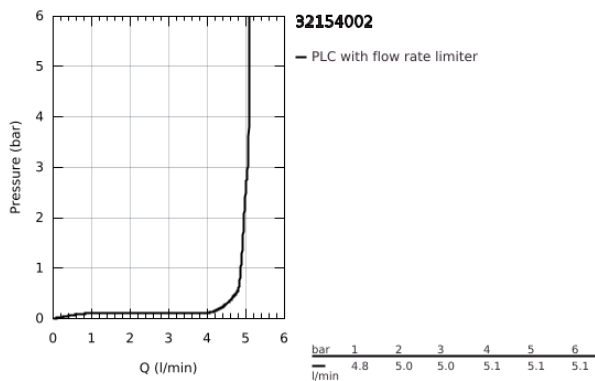

32 154 002 **EUROSMART BASIN MIXER 1/2"**
S-SIZE

PRODUCT DESCRIPTION

- Colour: chrome
- single hole installation
- metal lever
- GROHE SilkMove 35 mm ceramic cartridge
- EcoMode - cold water flow in mid-lever position saves energy
- adjustable flow rate limiter
- with temperature limiter
- GROHE LongLife finish
- GROHE EcoJoy - less water, perfect flow
- maximum flow rate (at 3 bar): 5 l/min
- GROHE FastFixation rapid installation system
- smooth body
- flexible connection hoses

32 154 002 **EUROSMART BASIN MIXER 1/2"**
S-SIZE

SPARE PARTS

- 1: Lever (Spare part-nr. 46902000)
 - 2: Cap (Spare part-nr. 46492000)
 - 3: Screw coupling (Spare part-nr. 46460000)
 - 4: Cartridge (Spare part-nr. 46863000)
 - 5: Mousseur (Spare part-nr. 48159000)
 - 6: Shank mounting kit (Spare part-nr. 46671000)
 - 7: Socket spanner (Spare part-nr. 19332000)*
 - 8: Mounting wrench (Spare part-nr. 19017000)*
- * Optional accessories