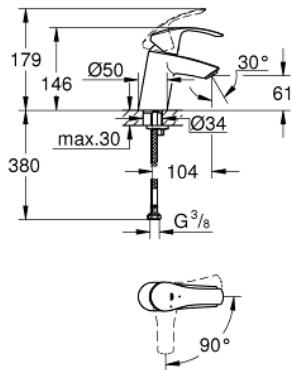

32 154 002 **EUROSMART BASIN MIXER 1/2"**
S-SIZE

PRODUCT DESCRIPTION

- Colour: chrome
- single hole installation
- metal lever
- GROHE SilkMove 35 mm ceramic cartridge
- EcoMode - cold water flow in mid-lever position saves energy
- adjustable flow rate limiter
- with temperature limiter
- GROHE LongLife finish
- GROHE EcoJoy - less water, perfect flow
- maximum flow rate (at 3 bar): 5 l/min
- GROHE FastFixation rapid installation system
- smooth body
- flexible connection hoses

32 154 002 **EUROSMART BASIN MIXER 1/2"**
S-SIZE

SPARE PARTS

- 1: Lever (Spare part-nr. 46902000)
 - 2: Cap (Spare part-nr. 46492000)
 - 3: Screw coupling (Spare part-nr. 46460000)
 - 4: Cartridge (Spare part-nr. 46863000)
 - 5: Mousseur (Spare part-nr. 48159000)
 - 6: Shank mounting kit (Spare part-nr. 46671000)
 - 7: Socket spanner (Spare part-nr. 19332000)*
 - 8: Mounting wrench (Spare part-nr. 19017000)*
- * Optional accessories