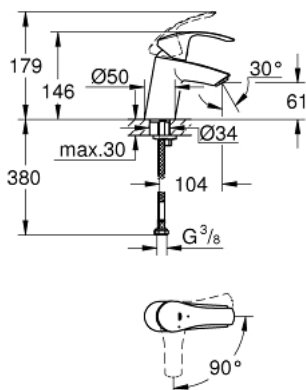

32 154 002 **EUROSMART BASIN MIXER 1/2"**  
**S-SIZE**

**PRODUCT DESCRIPTION**

- Tyc: Chrome
- single hole installation
- metal lever
- GROHE SilkMove 35 mm ceramic cartridge
- OpenCold - cold water flow in mid-lever position
- adjustable flow rate limiter
- with temperature limiter
- GROHE LongLife finish
- GROHE EcoJoy - Less water, perfect flow
- maximum flow rate (at 3 bar): 5 l/min
- GROHE FastFixation rapid installation system
- smooth body
- flexible connection hoses

32 154 002 **EUROSMART BASIN MIXER 1/2"**  
**S-SIZE**

**SPARE PARTS**

- 1: Lever (Spare part-nr. 46902000)
  - 2: Cap (Spare part-nr. 46492000)
  - 3: Screw coupling (Spare part-nr. 46460000)
  - 4: Cartridge (Spare part-nr. 46863000)
  - 5: Mousseur (Spare part-nr. 48159000)
  - 6: Shank mounting kit (Spare part-nr. 46671000)
  - 7: Socket spanner (Spare part-nr. 19332000)\*
  - 8: Mounting wrench (Spare part-nr. 19017000)\*
- \* Optional accessories