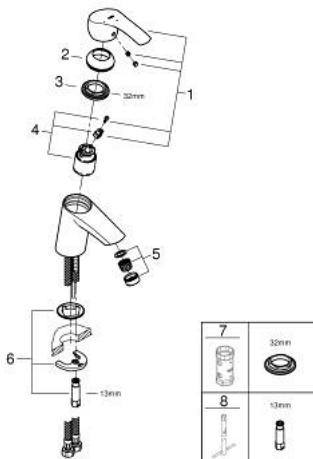

32 154 002 **EUROSMART BASIN MIXER 1/2"**  
**S-SIZE**

**PRODUCT DESCRIPTION**

- Tyc: Chrome
- single hole installation
- metal lever
- GROHE SilkMove 35 mm ceramic cartridge
- OpenCold - cold water flow in mid-lever position
- adjustable flow rate limiter
- with temperature limiter
- GROHE LongLife finish
- GROHE EcoJoy - Less water, perfect flow
- maximum flow rate (at 3 bar): 5 l/min
- GROHE FastFixation rapid installation system
- smooth body
- flexible connection hoses

32 154 002 **EUROSMART BASIN MIXER 1/2"**  
**S-SIZE**

**SPARE PARTS**

- 1: Lever (Spare part-nr. 46902000)
  - 2: Cap (Spare part-nr. 46492000)
  - 3: Screw coupling (Spare part-nr. 46460000)
  - 4: Cartridge (Spare part-nr. 46863000)
  - 5: Mousseur (Spare part-nr. 48159000)
  - 6: Shank mounting kit (Spare part-nr. 46671000)
  - 7: Socket spanner (Spare part-nr. 19332000)\*
  - 8: Mounting wrench (Spare part-nr. 19017000)\*
- \* Optional accessories