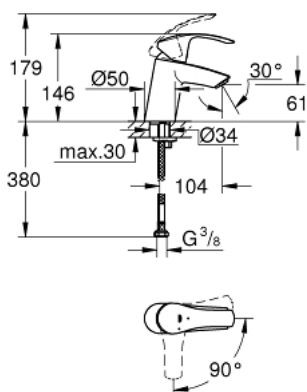

32 154 002 EUROSMART BASIN MIXER 1/2" S-SIZE

PRODUCT DESCRIPTION

- Tyc: Chrome
- single hole installation
- metal lever
- GROHE SilkMove 35 mm ceramic cartridge
- EcoMode - cold water flow in mid-lever position saves energy
- adjustable flow rate limiter
- with temperature limiter
- GROHE LongLife finish
- GROHE EcoJoy - Less water, perfect flow
- maximum flow rate (at 3 bar): 5 l/min
- GROHE FastFixation rapid installation system
- smooth body
- flexible connection hoses

32 154 002 EUROSMART BASIN MIXER 1/2" S-SIZE

SPARE PARTS

- 1: Lever (Spare part-nr. 46902000)
 - 2: Cap (Spare part-nr. 46492000)
 - 3: Screw coupling (Spare part-nr. 46460000)
 - 4: Cartridge (Spare part-nr. 46863000)
 - 5: Mousseur (Spare part-nr. 48159000)
 - 6: Shank mounting kit (Spare part-nr. 46671000)
 - 7: Socket spanner (Spare part-nr. 19332000)*
 - 8: Mounting wrench (Spare part-nr. 19017000)*
- * Optional accessories