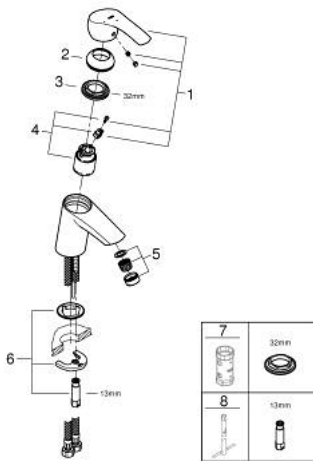

32 154 002 EUROSMART BASIN MIXER 1/2" S-SIZE

PRODUCT DESCRIPTION

- Tyc: Chrome
- single hole installation
- metal lever
- GROHE SilkMove 35 mm ceramic cartridge
- EcoMode - cold water flow in mid-lever position saves energy
- adjustable flow rate limiter
- with temperature limiter
- GROHE LongLife finish
- GROHE EcoJoy - Less water, perfect flow
- maximum flow rate (at 3 bar): 5 l/min
- GROHE FastFixation rapid installation system
- smooth body
- flexible connection hoses

32 154 002 EUROSMART BASIN MIXER 1/2" S-SIZE

SPARE PARTS

- 1: Lever (Spare part-nr. 46902000)
 - 2: Cap (Spare part-nr. 46492000)
 - 3: Screw coupling (Spare part-nr. 46460000)
 - 4: Cartridge (Spare part-nr. 46863000)
 - 5: Mousseur (Spare part-nr. 48159000)
 - 6: Shank mounting kit (Spare part-nr. 46671000)
 - 7: Socket spanner (Spare part-nr. 19332000)*
 - 8: Mounting wrench (Spare part-nr. 19017000)*
- * Optional accessories