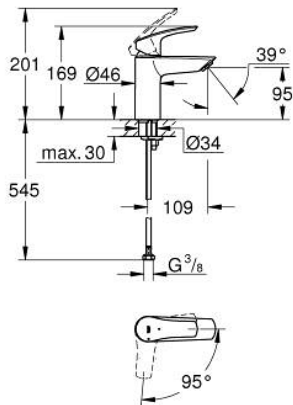

32 154 003 **EUROSMART BASIN MIXER 1/2"**  
**S-SIZE**

**PRODUCT DESCRIPTION**

- Colour: chrome
- metal lever
- single hole installation
- GROHE SilkMove 28 mm ceramic cartridge
- EcoMode - cold water flow in mid-lever position saves energy
- with temperature limiter
- GROHE LongLife finish
- adjustable flow rate limiter
- GROHE EcoJoy - less water, perfect flow
- maximum flow rate (at 3 bar): 5 l/min
- Protected Water Ways no contact of water with lead or nickel inside the tap
- GROHE FastFixation rapid installation system
- smooth body
- flexible connection hoses
- professional exclusive