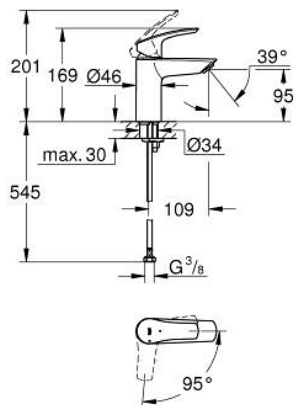

32 154 003 **EUROSMART BASIN MIXER 1/2"**
S-SIZE

PRODUCT DESCRIPTION

- Colour: chrome
- metal lever
- single hole installation
- GROHE SilkMove 28 mm ceramic cartridge
- OpenCold - cold water flow in mid-lever position
- with temperature limiter
- GROHE LongLife finish
- adjustable flow rate limiter
- GROHE EcoJoy - less water, perfect flow
- maximum flow rate (at 3 bar): 5 l/min
- Protected Water Ways no contact of water with lead or nickel inside the tap
- GROHE FastFixation rapid installation system
- smooth body
- flexible connection hoses
- professional exclusive